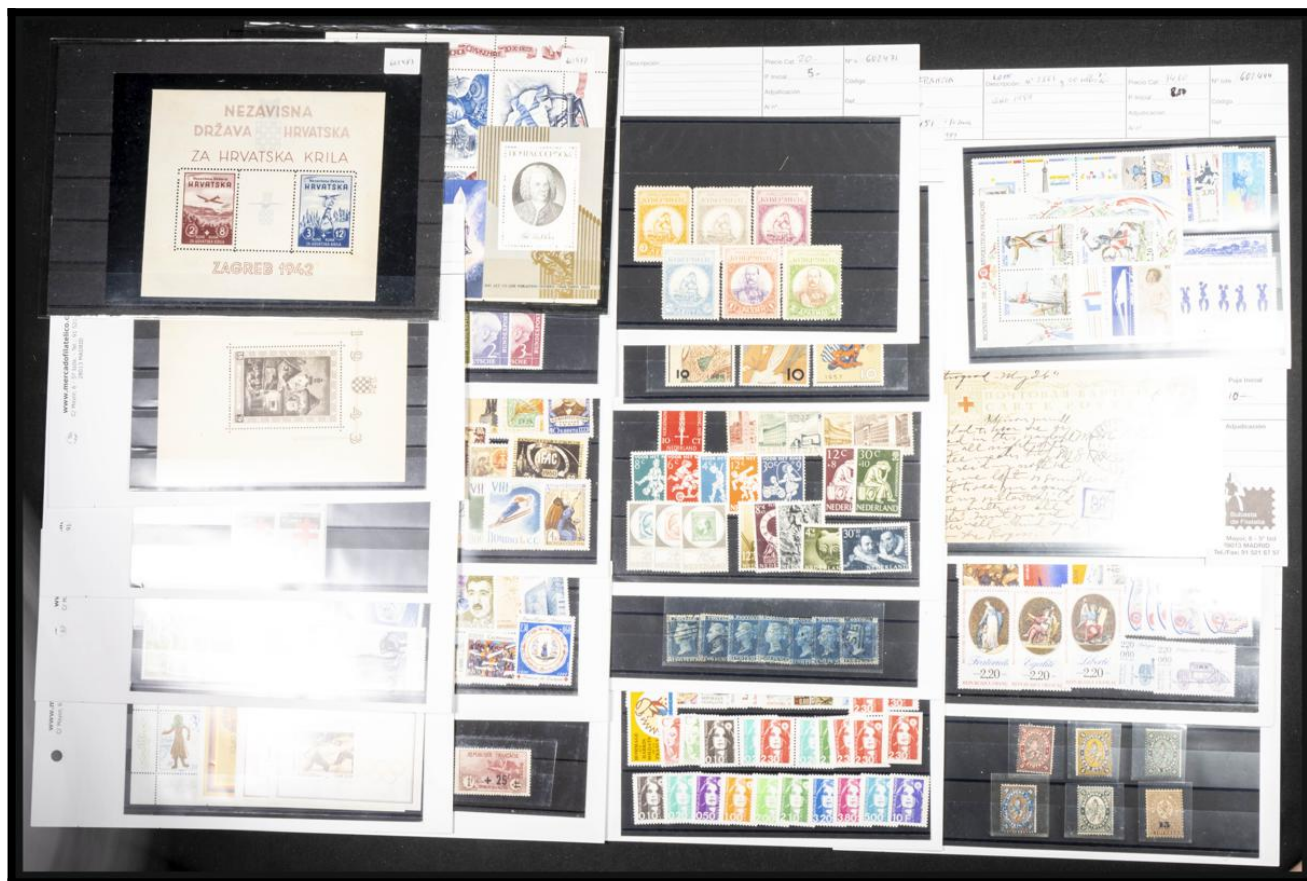

Lote: 1145

Subasta Online Lotes y Colecciones #119

**/* (1875ca). Interesante conjunto de miles de sellos y series completas de diversos países comprendidos entre 1875 y 1980, la mayoría en nuevo con algún sello usado, la mayor parte montado en fichas de comerciante con precios de catálogo y numeraciones, incluye algún sello o serie de alto valor, así como cartas circuladas antiguas. ALTISIMO VALOR DE CATALOGO. A EXAMINAR.

PHILATELIC SHEETS (602972-602977) featuring various stamps and philatelic items.

- 602972:** Includes a framed philatelic sheet with a central illustration and several smaller sheets of stamps.
- 602973:** Features a collection of stamps, including a set of four stamps with a central illustration.
- 602974:** Displays a set of stamps with a central illustration and a smaller sheet of stamps.
- 602975:** Shows a set of stamps with a central illustration and a smaller sheet of stamps.
- 602976:** Features a set of stamps with a central illustration and a smaller sheet of stamps.
- 602977:** Displays a set of stamps with a central illustration and a smaller sheet of stamps.

PHILATELIC SHEETS (602711-602717) featuring various stamps and philatelic items.

- 602711:** Includes a set of stamps and a smaller sheet of stamps.
- 602712:** Features a set of stamps and a smaller sheet of stamps.
- 602713:** Displays a set of stamps and a smaller sheet of stamps.
- 602714:** Shows a set of stamps and a smaller sheet of stamps.
- 602715:** Features a set of stamps and a smaller sheet of stamps.
- 602716:** Displays a set of stamps and a smaller sheet of stamps.
- 602717:** Shows a set of stamps and a smaller sheet of stamps.