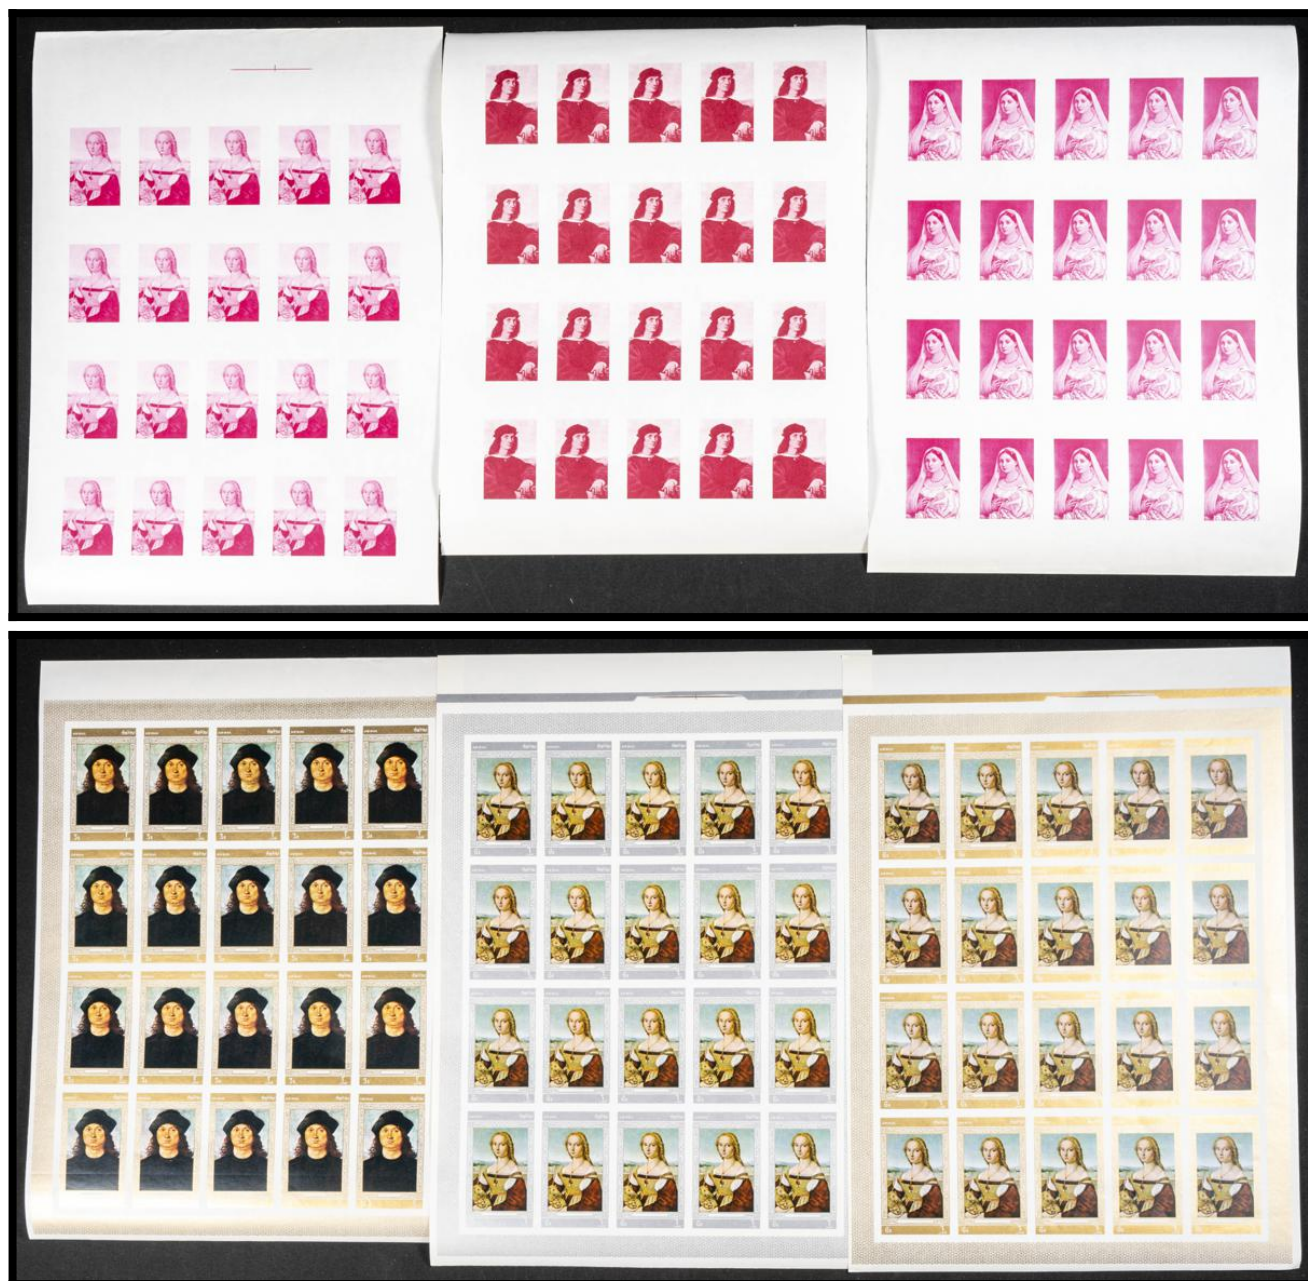

Lote: 2817

The Fournier Universe. Part II (From J to Z) #118

** 1968. Raphael paintings. Group of progressive plate proofs of the set. (Michel: A756/60). TO EXAM.

الجمهورية العربية اليمنية

YEMEN ARAB REPUBLIC