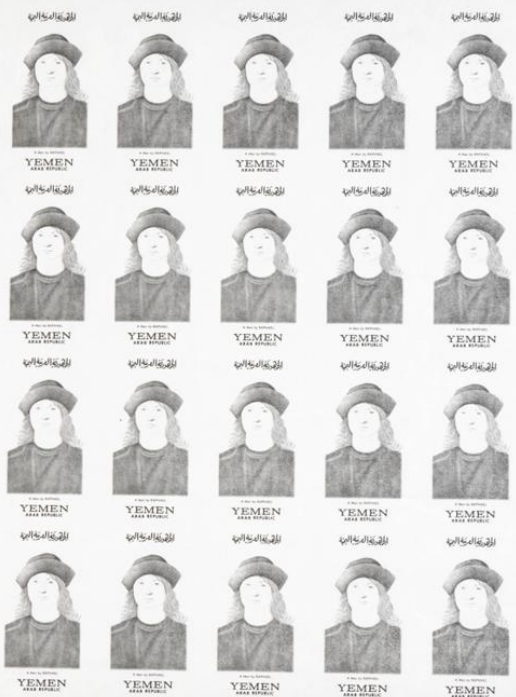

الجمهورية العربية اليمنية

YEMEN ARAB REPUBLIC