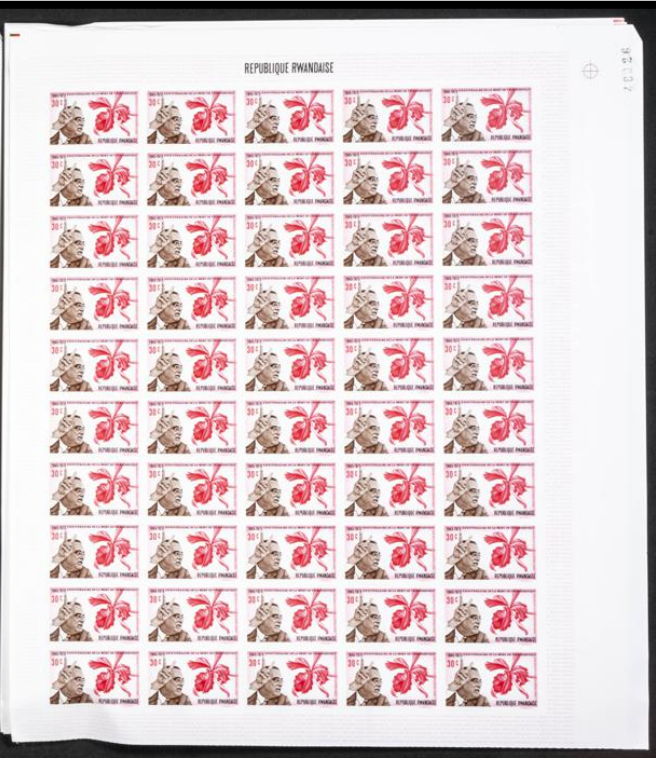

# Lote: 2395

## The Fournier Universe. Part II (From J to Z) #118

\*\* Yvert 392/99. 1970. F.D. Roosevelt. Group of IMPERFORATED sets. TO EXAM.

REPUBLIQUE RWANDAISE

10602

1988

Small vertical text on the left margin, likely a catalog number or series identifier.

Small vertical text on the right margin, likely a catalog number or series identifier.

Small, illegible text lines at the top of the page, likely bleed-through from the reverse side of the paper.

Small, illegible text lines at the bottom of the page, likely bleed-through from the reverse side of the paper.