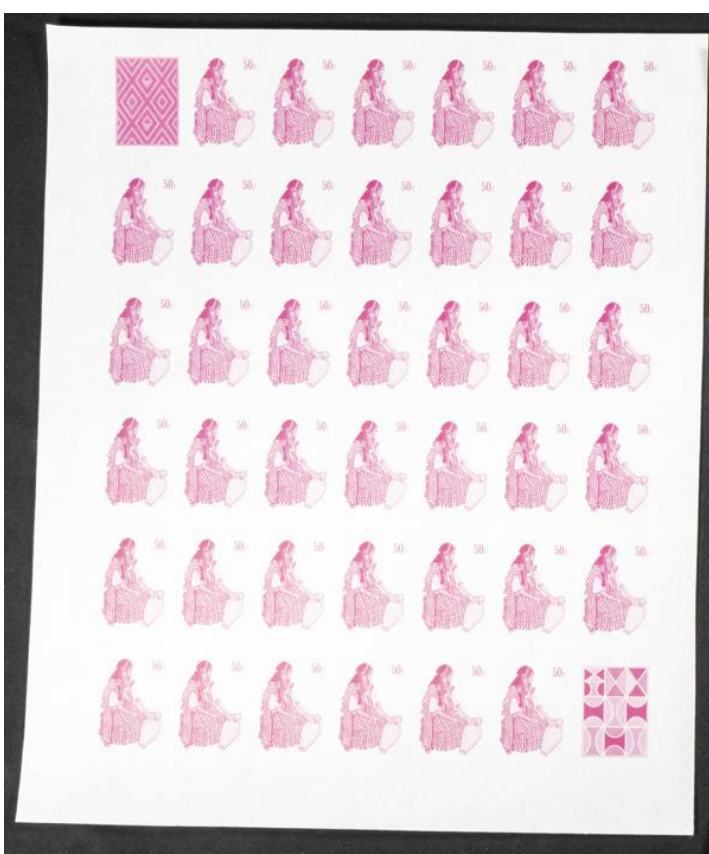

Lote: 2375

The Fournier Universe. Part II (From J to Z) #118

** Yvert 346/53. 1968. Costumes. Group of progressive plate proofs of the set. TO EXAM.

REPUBLIQUE RWANDAISE

REPUBLIQUE RWANDAISE

REPUBLIQUE RWANDAISE