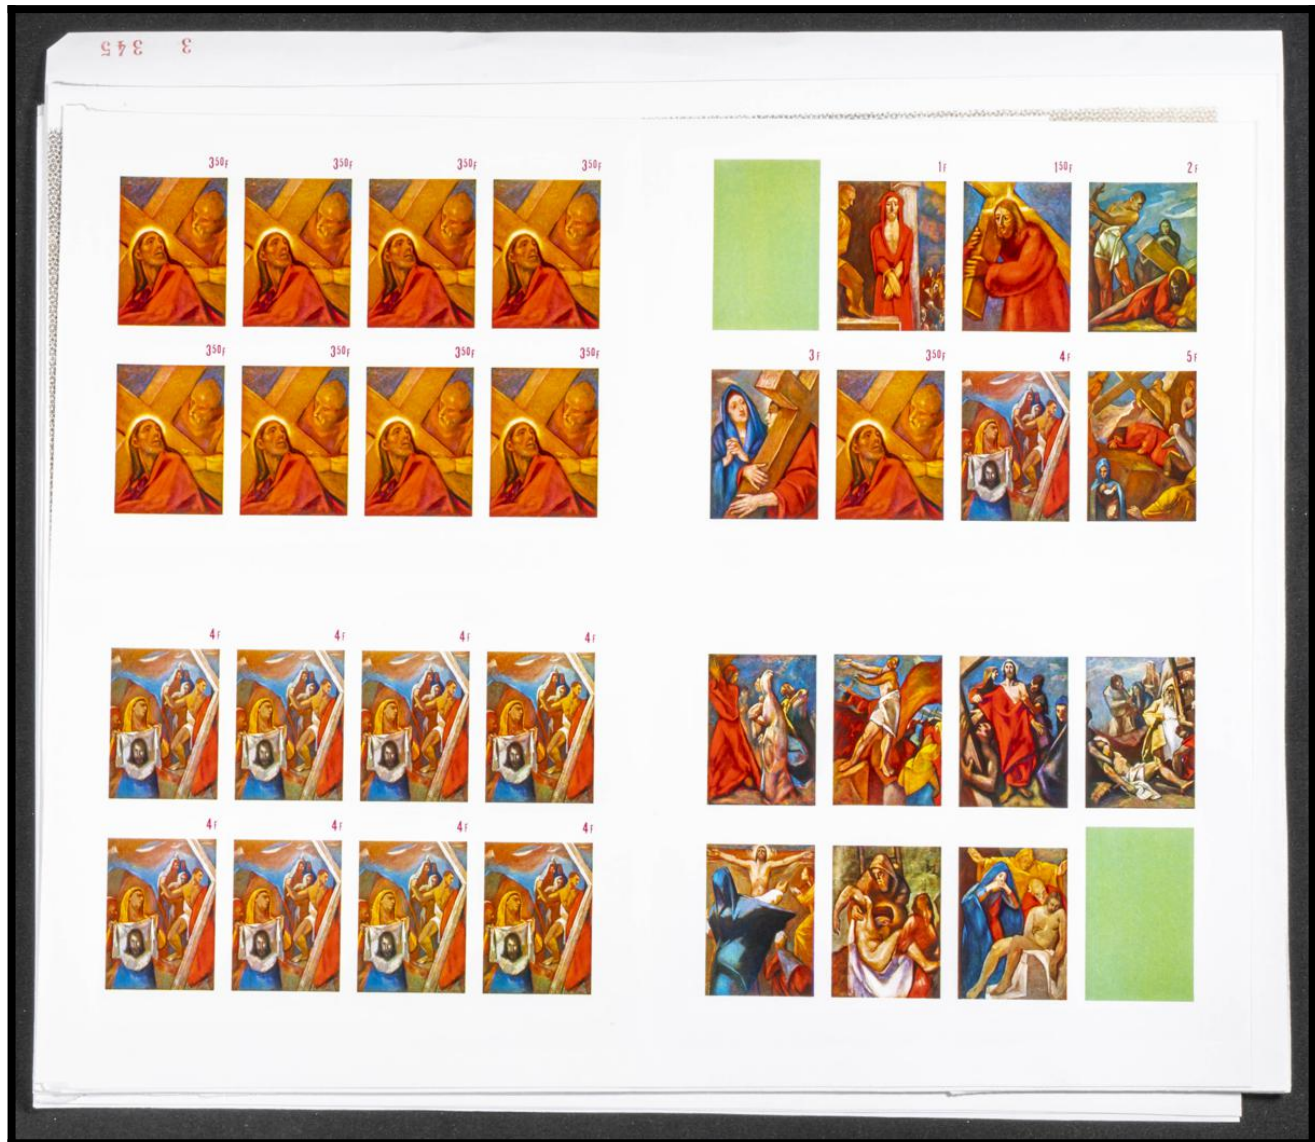

Lote: 410

The Fournier Universe. Part I (From A to I) #117

** Yvert 363/69+A. 1970. Easter. Group of progressive plate proofs of the set. TO EXAM.

REPUBLIQUE DE DOMINIQUE

RÉPUBLIQUE DU BURUNDI

RÉPUBLIQUE DU BURUNDI