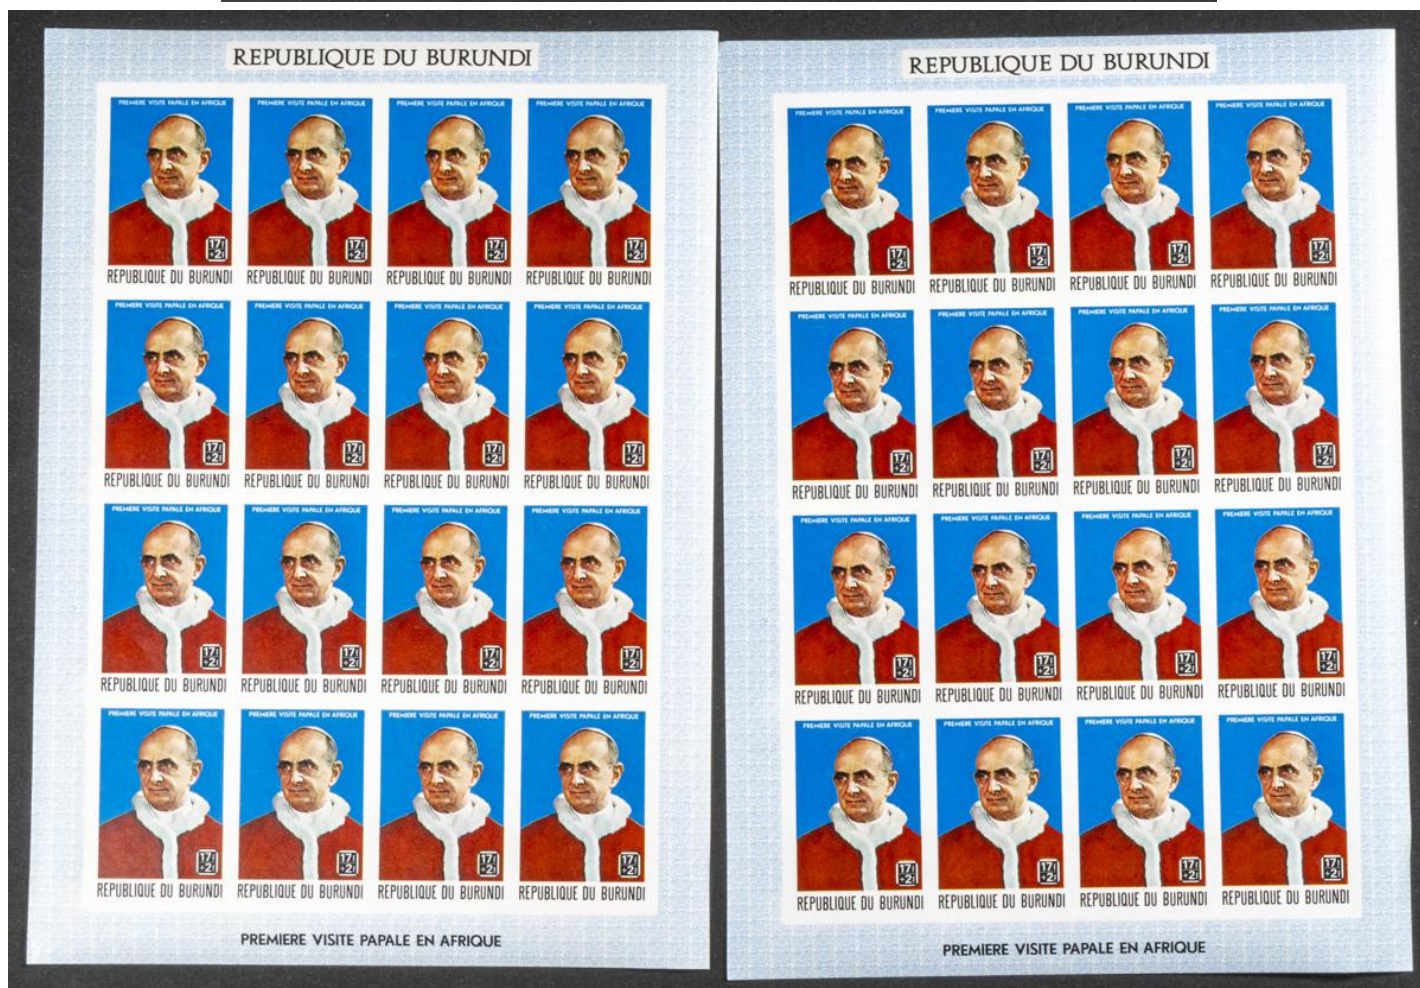

# Lote: 381

## The Fournier Universe. Part I (From A to I) #117

\*\* Yvert 330/36. 1969. Pope visit. Group of IMPERFORATED sets. TO EXAM.

REPUBLIQUE DU BURUNDI

PREMIERE VISITE PAPALE EN AFRIQUE

REPUBLIQUE DU BURUNDI

PREMIERE VISITE PAPALE EN AFRIQUE