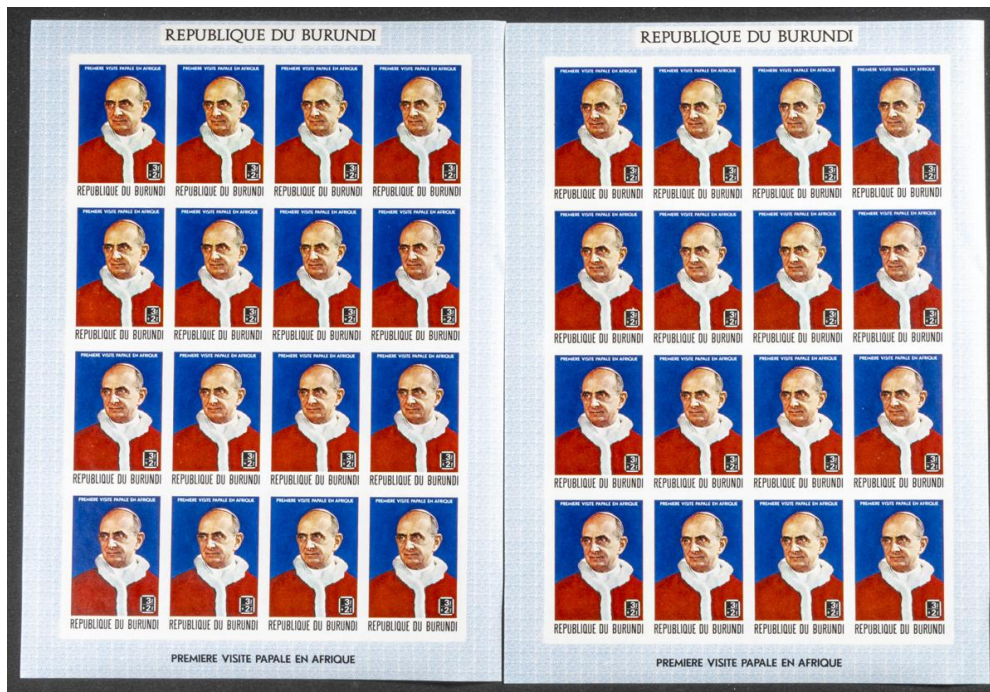

# Lote: 381

## The Fournier Universe. Part I (From A to I) #117

\*\* Yvert 330/36. 1969. Pope visit. Group of IMPERFORATED sets. TO EXAM.

REPUBLIQUE DU BURUNDI

PREMIERE VISITE PAPALE EN AFRIQUE

REPUBLIQUE DU BURUNDI

PREMIERE VISITE PAPALE EN AFRIQUE