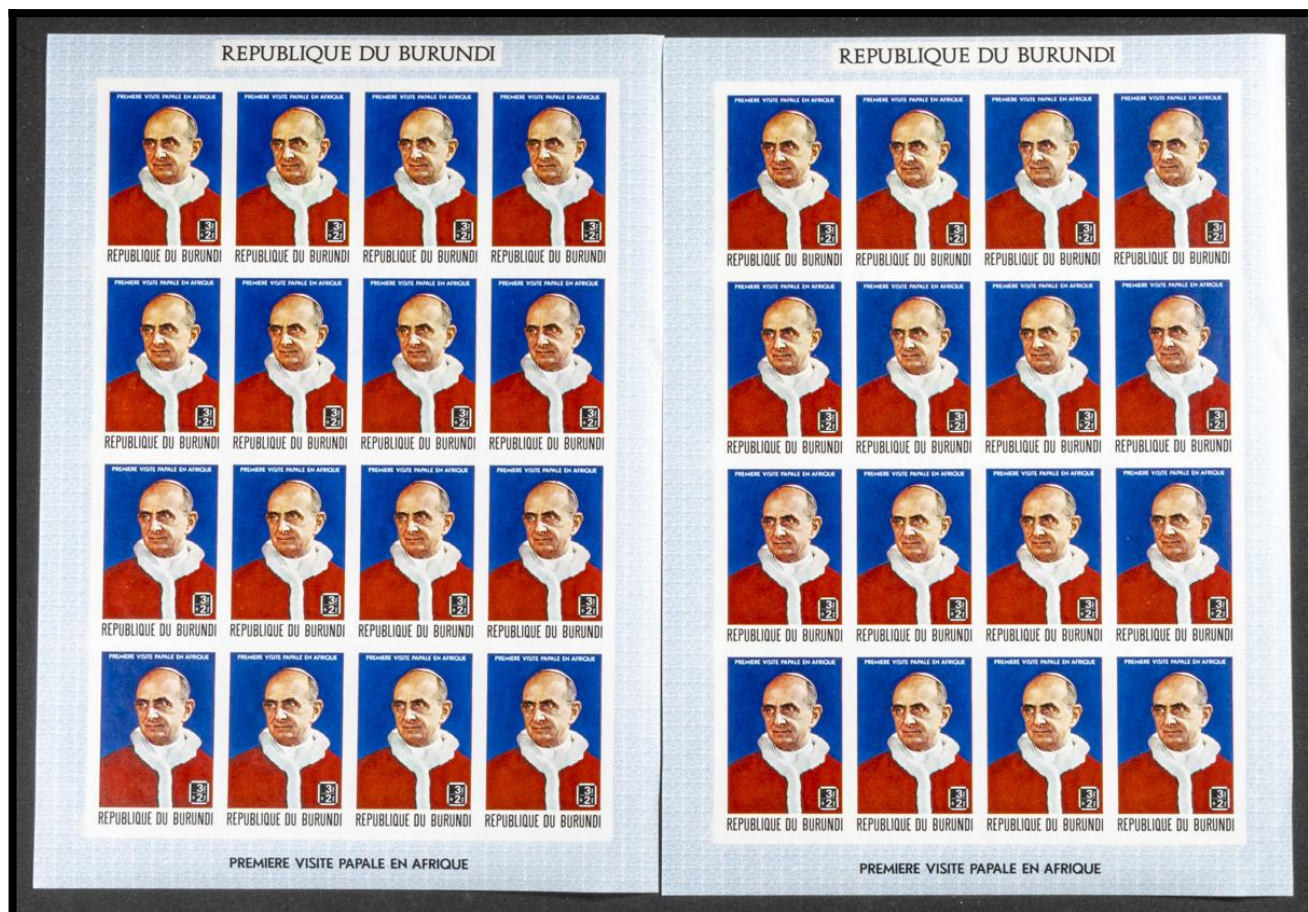

# Lote: 381

## The Fournier Universe. Part I (From A to I) #117

\*\* Yvert 330/36. 1969. Pope visit. Group of IMPERFORATED sets. TO EXAM.

REPUBLIQUE DU BURUNDI

PREMIERE VISITE PAPALE EN AFRIQUE

REPUBLIQUE DU BURUNDI

PREMIERE VISITE PAPALE EN AFRIQUE