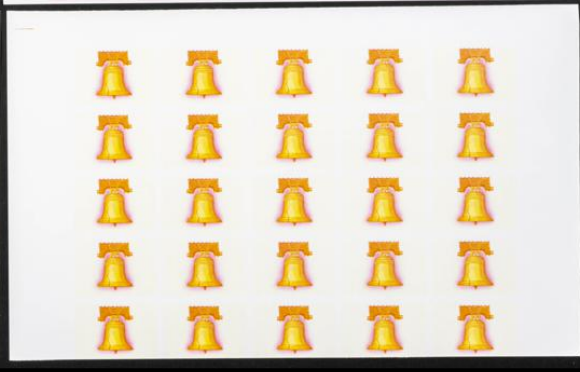

Lote: 266

The Fournier Universe. Part I (From A to I) #117

** Yvert 71/74. 1976. American bicentenary. Group of progressive plate proofs of the set. TO EXAM.

T107

6603