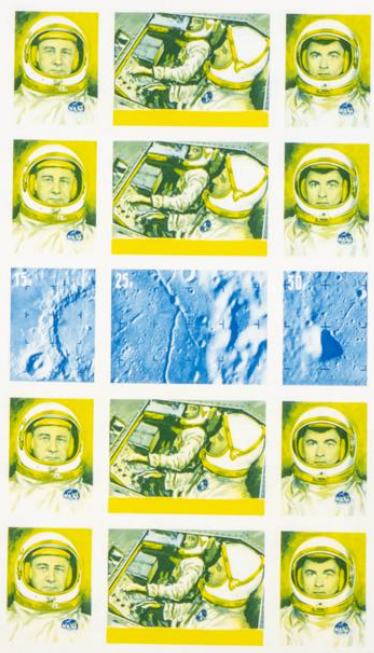

# Lote: 1211

## The Fournier Universe. Part I (From A to I) #117

\*\* Yvert B8/9. 1965. Gemini 5. Group of progressive plate proofs of the set. TO EXAM.

4658