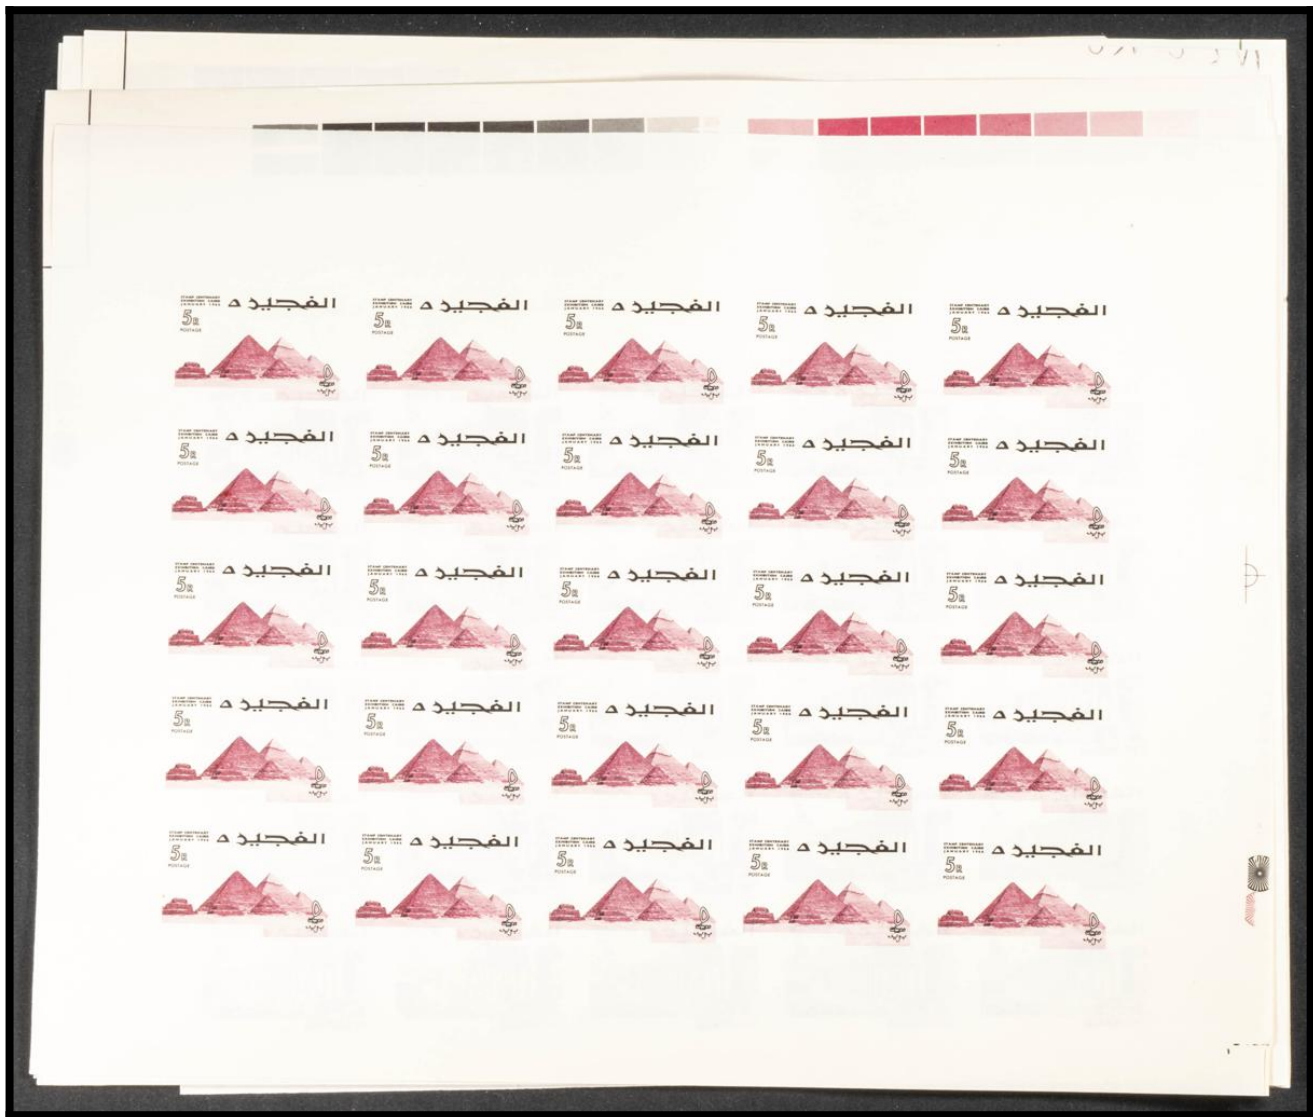

Lote: 1144

The Fournier Universe. Part I (From A to I) #117

** 1966. Egypt. Group of progressive plate proofs of the set. (Michel: 49/57). TO EXAM.

111

021 5 3 11

11 3 21 00

115010

7