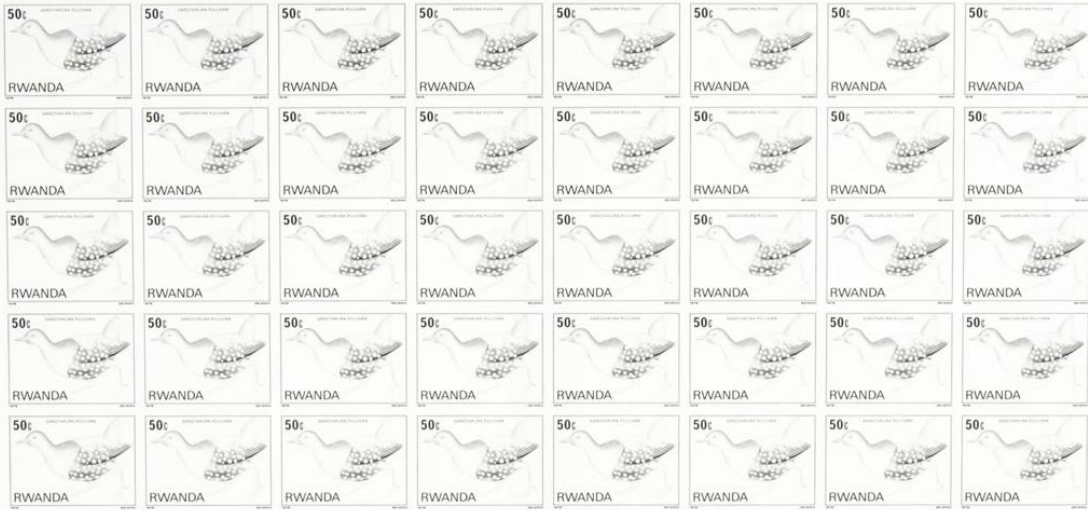

Lote: 2683

The Fournier Universe. Part 2 (From J to Z) #110

** Yvert 911/18. 1980. Birds. Group of progressive plate proofs of the set.

RWANDA

RWANDA RWANDA RWANDA RWANDA RWANDA

58220

18220

RWANDA | RWANDA | RWANDA | RWANDA | RWANDA