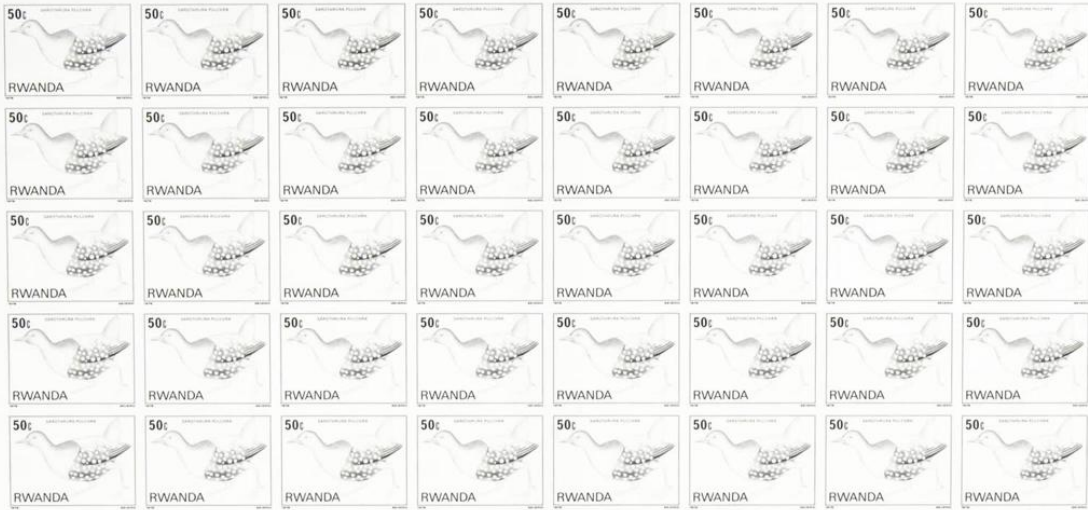

Lote: 2683

The Fournier Universe. Part 2 (From J to Z) #110

** Yvert 911/18. 1980. Birds. Group of progressive plate proofs of the set.

RWANDA

RWANDA RWANDA RWANDA RWANDA RWANDA

58220

10000

RDA