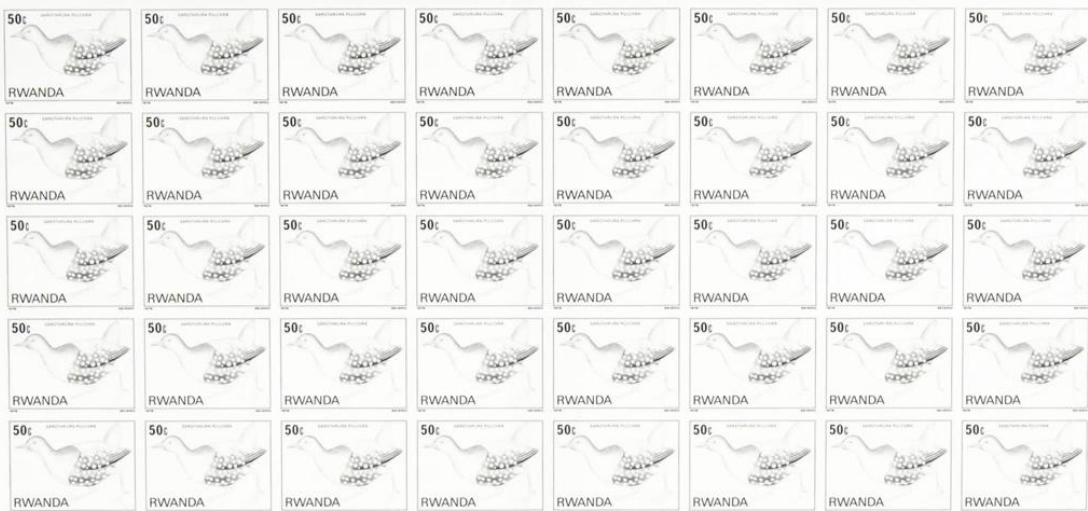

Lote: 2683

The Fournier Universe. Part 2 (From J to Z) #110

** Yvert 911/18. 1980. Birds. Group of progressive plate proofs of the set.

RWANDA

RWANDA RWANDA RWANDA RWANDA RWANDA

58220

RWANDA | RWANDA | RWANDA | RWANDA | RWANDA