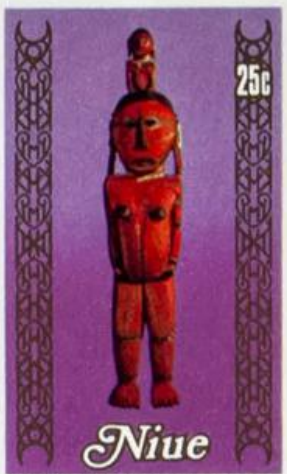

# Lote: 2178

South Pacific

*Niue*

NEW HEBRIDES - PLATFORM POST

NEW IRELAND - CANOE ORNAMENT

ADMIRALTY ISLANDS - CARVED FIGURE

ADMIRALTY ISLANDS - FEMALE WITH CHILD

NEW HEBRIDES - PLATFORM POST

NEW IRELAND - CANOE ORNAMENT