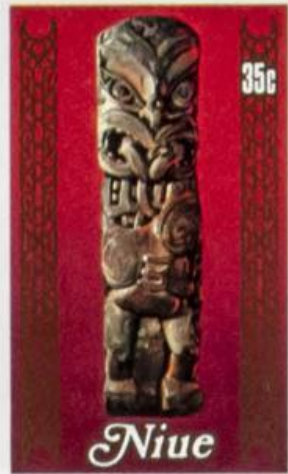

# Lote: 2178

HAWAII - FEATHER IMAGE OF THE GOD KU

South Pacific

Niue

NEW ZEALAND - FEATHER BOX (WAKA)

NEW ZEALAND - HEI-TIKI AMULET

NEW ZEALAND - HOUSE POST

HAWAII - FEATHER IMAGE OF THE GOD KU

NEW ZEALAND - FEATHER BOX (WAKA)