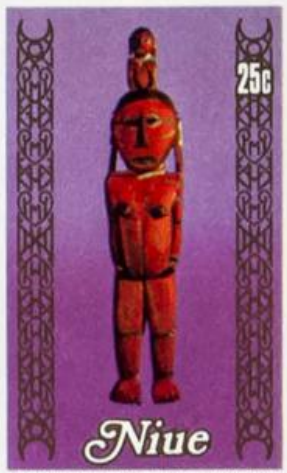

ADMIRALTY ISLANDS - FEMALE WITH CHILD