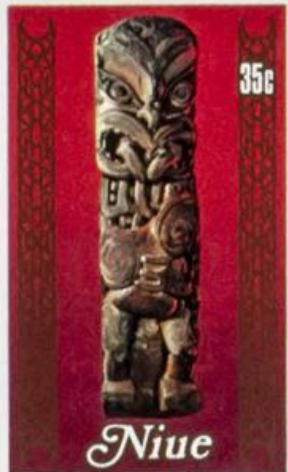

# Lote: 2178

NEW ZEALAND - HOUSE POST

HAWAII - FEATHER IMAGE OF THE GOD KU

Festival of Arts

N

NEW ZEALAND - FEATHER BOX (WAKA)

NEW ZEALAND - HEI-TIKI AMULET

NEW ZEALAND - HOUSE POST

HAWAII - FEATHER IMAGE OF THE GOD KU