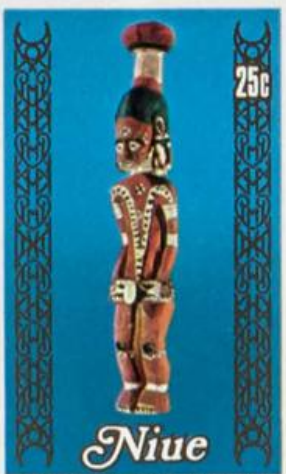

# Lote: 2178

South Pacific

*Niue*

NEW HEBRIDES - PLATFORM POST

NEW IRELAND - CANOE ORNAMENT

ADMIRALTY ISLANDS - CARVED FIGURE

ADMIRALTY ISLANDS - FEMALE WITH CHILD

NEW HEBRIDES - PLATFORM POST

NEW IRELAND - CANOE ORNAMENT