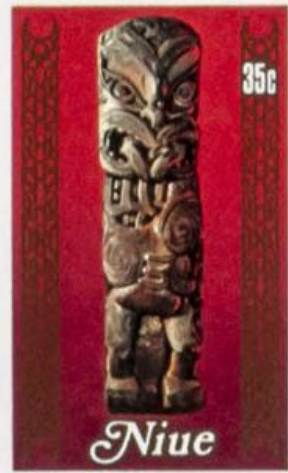

NEW ZEALAND - HOUSE POST