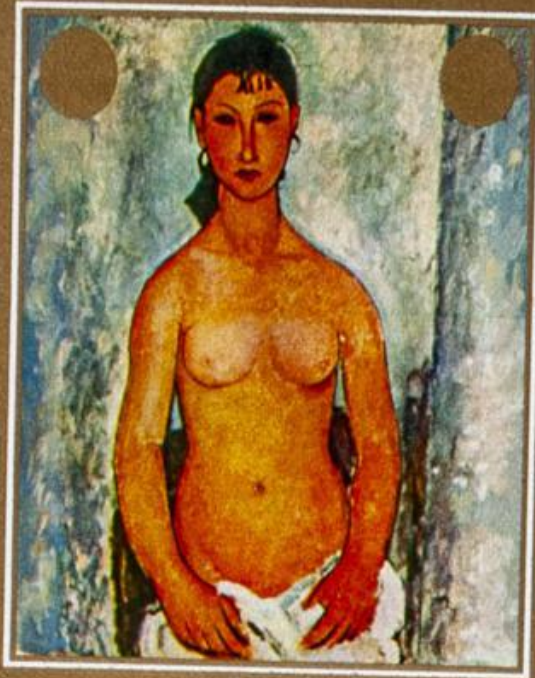

بریدجوکی
AIR MAIL