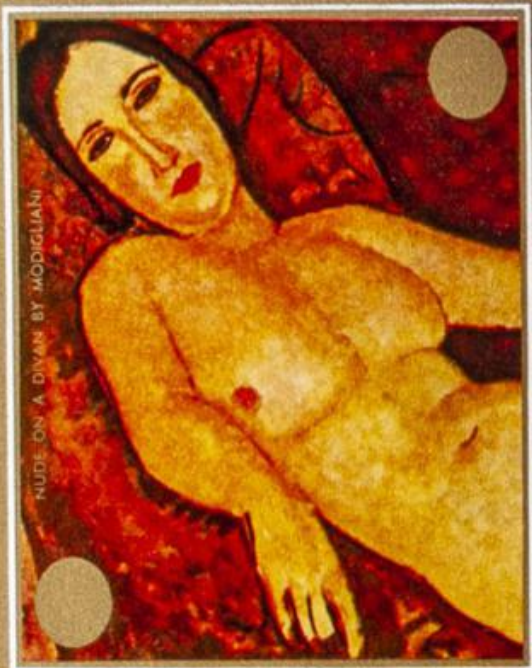

## Lote: 1666

### The Fournier Universe. Part 2 (From J to Z) #110

\*\* . 1971. Modigliani paintings. Group of progressive plate proofs of the set. (Michel: 425/30)

NUDE ON A DIVAN BY MODIGLIANI

بریدجوک  
AIR MAIL

CHASTE NUDE BY MODIGLIANI