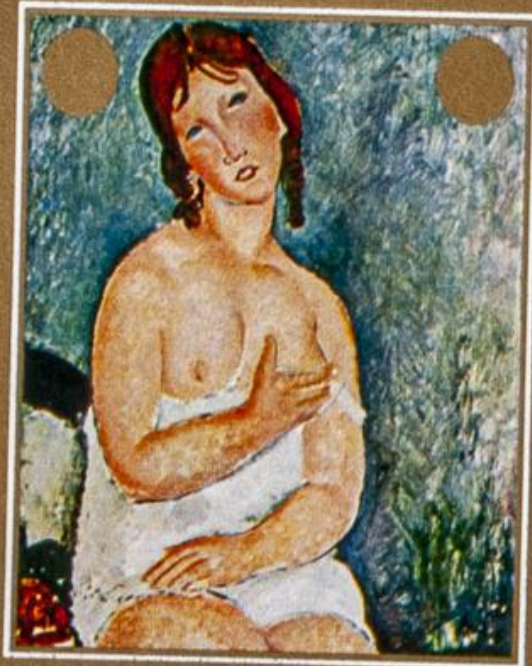

پیدجوک
AIR MAIL

پیدجوک
AIR MAIL