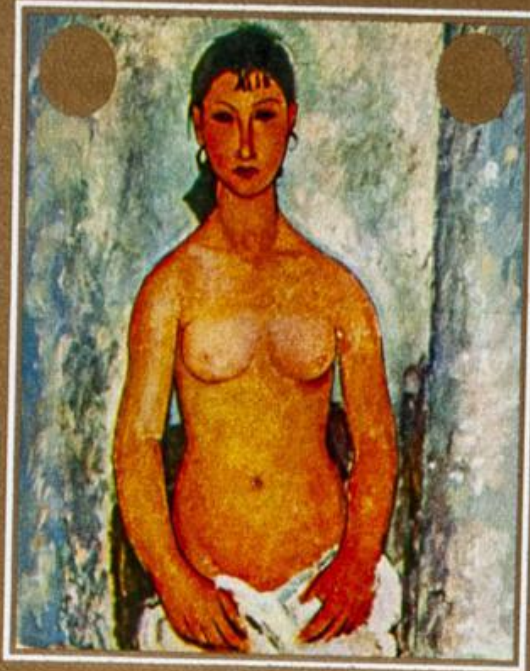

پیدجوک
AIR MAIL