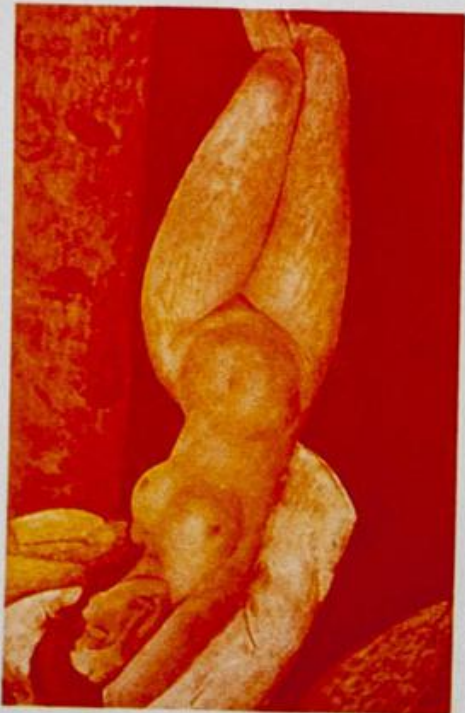

## Lote: 1666

### The Fournier Universe. Part 2 (From J to Z) #110

\*\* . 1971. Modigliani paintings. Group of progressive plate proofs of the set. (Michel: 425/30)

NUDE ON A DIVAN BY MODIGLIANI

بریدجوک  
AIR MAIL

CHASTE NUDE BY MODIGLIANI