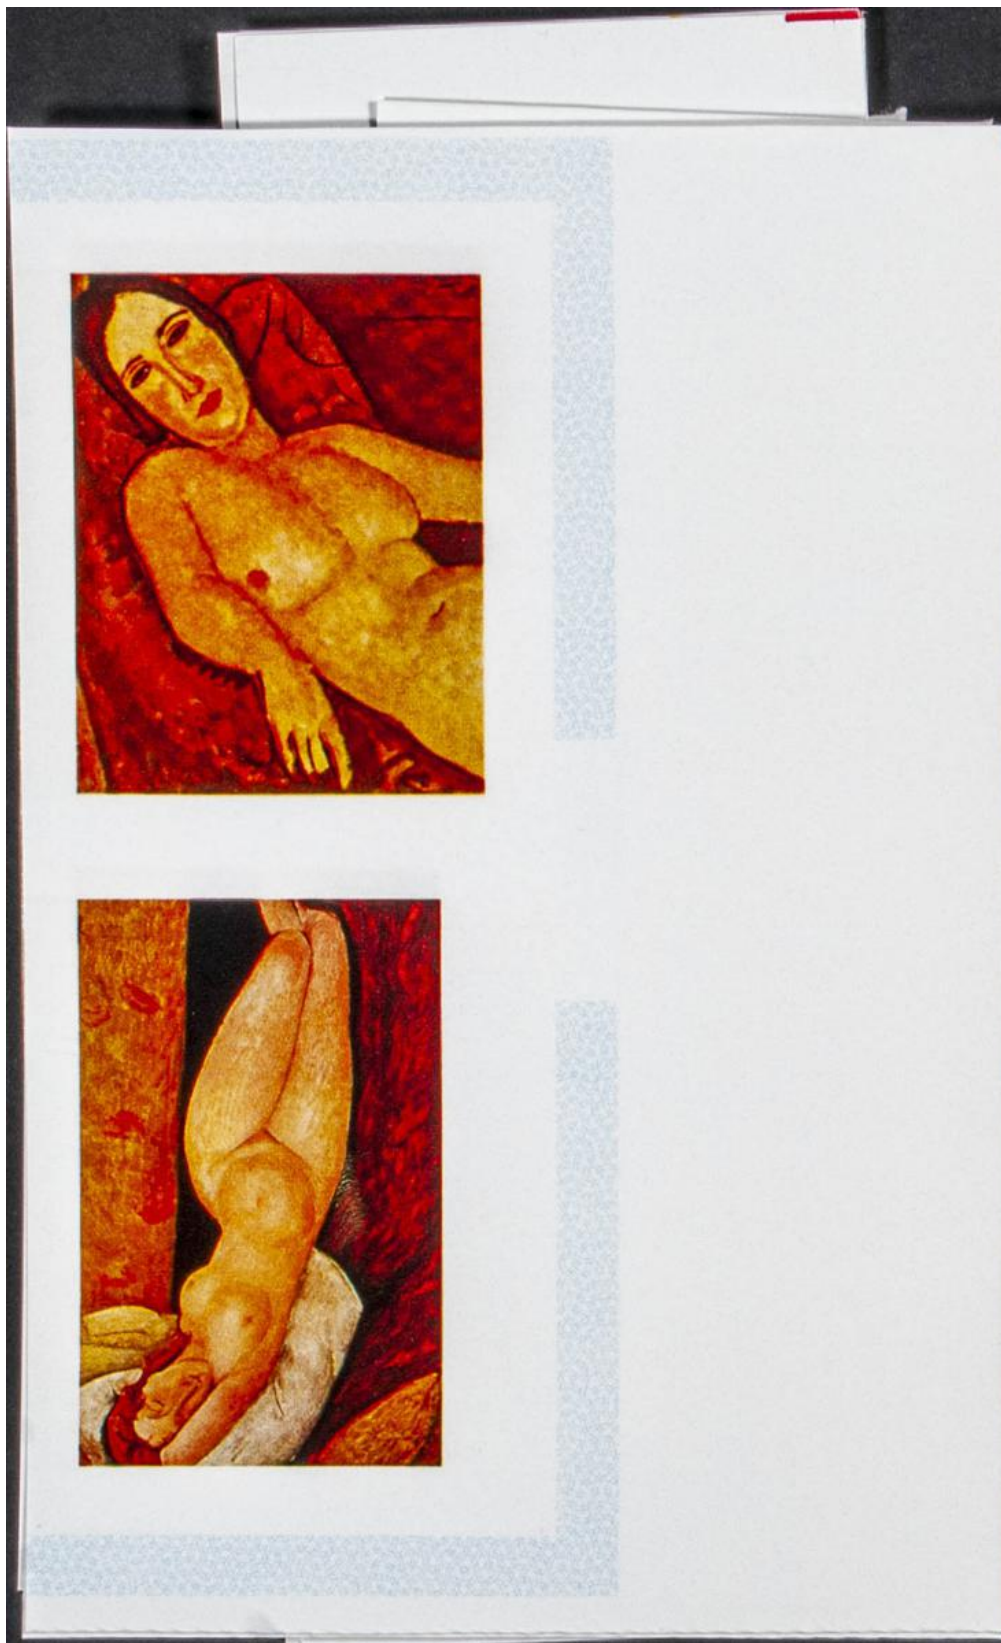

## Lote: 1666

### The Fournier Universe. Part 2 (From J to Z) #110

\*\* . 1971. Modigliani paintings. Group of progressive plate proofs of the set. (Michel: 425/30)

NUDE ON A DIVAN BY MODIGLIANI

بریدجوک  
AIR MAIL

CHASTE NUDE BY MODIGLIANI