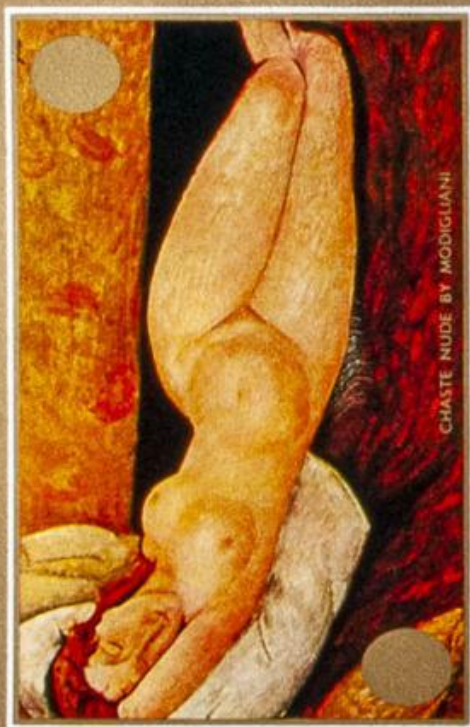

## Lote: 1666

### The Fournier Universe. Part 2 (From J to Z) #110

\*\* . 1971. Modigliani paintings. Group of progressive plate proofs of the set. (Michel: 425/30)

NUDE ON A DIVAN BY MODIGLIANI

بریدجوک  
AIR MAIL

CHASTE NUDE BY MODIGLIANI