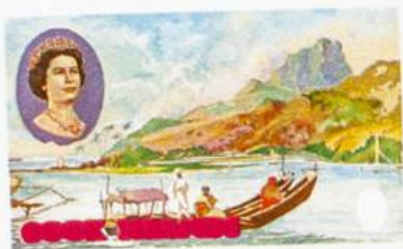

Lote: 896

The Fournier Universe. Part 1 (From A to I) #109

** Yvert 182/85 + A. 1968. Cook first voyage. Group of progressive plate proofs of the set.

COOK ISLANDS

IGF
FT

ORIGINAL PAINTINGS AND ENGRAVINGS OF CAPTAIN COOK'S VOYAGES
OF THE ALEXANDER TURNBULL LIBRARY, WELLINGTON, NEW ZEALAND

COOK ISLANDS

ORIGINAL PAINTINGS AND ENGRAVINGS OF CAPTAIN COOK'S VOYAGES
THE ALEXANDER TURNBULL LIBRARY, WELLINGTON, NEW ZEALAND

COOK ISLANDS

ORIGINAL PAINTINGS AND ENGRAVINGS OF CAPTAIN COOK'S VOYAGES
FROM THE ALEXANDER TURNBULL LIBRARY, WELLINGTON, NEW ZEALAND

COOK ISLANDS

ORIGINAL PAINTINGS AND ENGRAVINGS OF CAPTAIN COOK'S VOYAGES
OF THE ALEXANDER TURNBULL LIBRARY, WELLINGTON, NEW ZEALAND