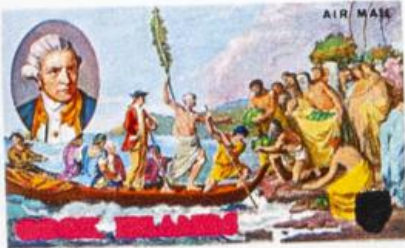

### **The Fournier Universe. Part 1 (From A to I) #109**

\*\* Yvert 182/85 + A. 1968. Cook first voyage. Group of progressive plate proofs of the set.

CHRISTMAS ISLANDS

# COOK ISLANDS

IGF  
FT

ORIGINAL PAINTINGS AND ENGRAVINGS OF CAPTAIN COOK'S VOYAGES  
OF THE ALEXANDER TURNBULL LIBRARY, WELLINGTON, NEW ZEALAND