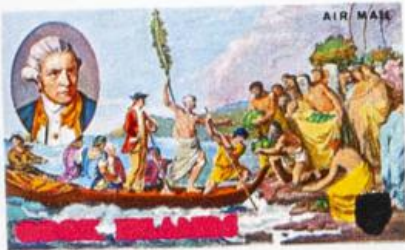

Lote: 896

The Fournier Universe. Part 1 (From A to I) #109

** Yvert 182/85 + A. 1968. Cook first voyage. Group of progressive plate proofs of the set.

COOK ISLANDS

IGF
FT

ORIGINAL PAINTINGS AND ENGRAVINGS OF CAPTAIN COOK'S VOYAGES
OF THE ALEXANDER TURNBULL LIBRARY, WELLINGTON, NEW ZEALAND

COOK ISLANDS

ORIGINAL PAINTINGS AND ENGRAVINGS OF CAPTAIN COOK'S VOYAGES
THE ALEXANDER TURNBULL LIBRARY, WELLINGTON, NEW ZEALAND

COOK ISLANDS

ORIGINAL PAINTINGS AND ENGRAVINGS OF CAPTAIN COOK'S VOYAGES
FROM THE ALEXANDER TURNBULL LIBRARY, WELLINGTON, NEW ZEALAND