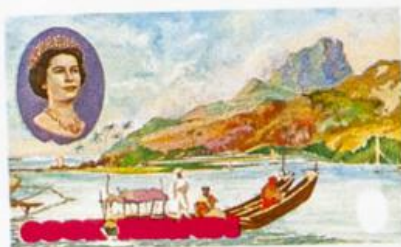

Lote: 896

The Fournier Universe. Part 1 (From A to I) #109

** Yvert 182/85 + A. 1968. Cook first voyage. Group of progressive plate proofs of the set.

COOK ISLANDS

IGF
FT

ORIGINAL PAINTINGS AND ENGRAVINGS OF CAPTAIN COOK'S VOYAGES
OF THE ALEXANDER TURNBULL LIBRARY, WELLINGTON, NEW ZEALAND

COOK ISLANDS

ORIGINAL PAINTINGS AND ENGRAVINGS OF CAPTAIN COOK'S VOYAGES
THE ALEXANDER TURNBULL LIBRARY, WELLINGTON, NEW ZEALAND

COOK ISLANDS

ORIGINAL PAINTINGS AND ENGRAVINGS OF CAPTAIN COOK'S VOYAGES
FROM THE ALEXANDER TURNBULL LIBRARY, WELLINGTON, NEW ZEALAND

COOK ISLANDS

ORIGINAL PAINTINGS AND ENGRAVINGS OF CAPTAIN COOK'S VOYAGES
OF THE ALEXANDER TURNBULL LIBRARY, WELLINGTON, NEW ZEALAND