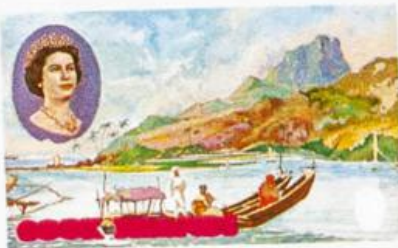

## **Lote: 896**

### **The Fournier Universe. Part 1 (From A to I) #109**

\*\* Yvert 182/85 + A. 1968. Cook first voyage. Group of progressive plate proofs of the set.

CHRISTMAS ISLANDS

# COOK ISLANDS

IGF  
FT

ORIGINAL PAINTINGS AND ENGRAVINGS OF CAPTAIN COOK'S VOYAGES  
OF THE ALEXANDER TURNBULL LIBRARY, WELLINGTON, NEW ZEALAND