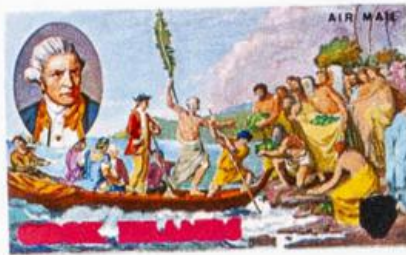

Lote: 896

The Fournier Universe. Part 1 (From A to I) #109

** Yvert 182/85 + A. 1968. Cook first voyage. Group of progressive plate proofs of the set.

COOK ISLANDS

IGF
FT

ORIGINAL PAINTINGS AND ENGRAVINGS OF CAPTAIN COOK'S VOYAGES
OF THE ALEXANDER TURNBULL LIBRARY, WELLINGTON, NEW ZEALAND

COOK ISLANDS

ORIGINAL PAINTINGS AND ENGRAVINGS OF CAPTAIN COOK'S VOYAGES
THE ALEXANDER TURNBULL LIBRARY, WELLINGTON, NEW ZEALAND

COOK ISLANDS

ORIGINAL PAINTINGS AND ENGRAVINGS OF CAPTAIN COOK'S VOYAGES
FROM THE ALEXANDER TURNBULL LIBRARY, WELLINGTON, NEW ZEALAND