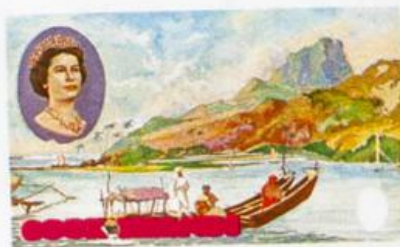

Lote: 896

The Fournier Universe. Part 1 (From A to I) #109

** Yvert 182/85 + A. 1968. Cook first voyage. Group of progressive plate proofs of the set.

COOK ISLANDS

IGF
FT

ORIGINAL PAINTINGS AND ENGRAVINGS OF CAPTAIN COOK'S VOYAGES
OF THE ALEXANDER TURNBULL LIBRARY, WELLINGTON, NEW ZEALAND

COOK ISLANDS

ORIGINAL PAINTINGS AND ENGRAVINGS OF CAPTAIN COOK'S VOYAGES
THE ALEXANDER TURNBULL LIBRARY, WELLINGTON, NEW ZEALAND

COOK ISLANDS

ORIGINAL PAINTINGS AND ENGRAVINGS OF CAPTAIN COOK'S VOYAGES
FROM THE ALEXANDER TURNBULL LIBRARY, WELLINGTON, NEW ZEALAND

COOK ISLANDS

ORIGINAL PAINTINGS AND ENGRAVINGS OF CAPTAIN COOK'S VOYAGES
OF THE ALEXANDER TURNBULL LIBRARY, WELLINGTON, NEW ZEALAND