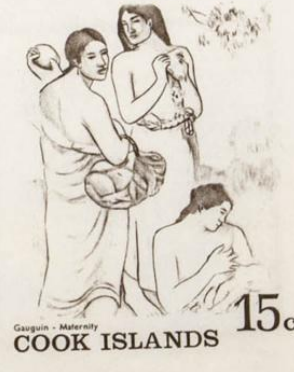

Lote: 885

The Fournier Universe. Part 1 (From A to I) #109

** Yvert 160/65. 1967. Gauguin paintings. Group of progressive plate proofs of the set.

PAUL GAUGUIN (1848-1903). ARTIST OF POLYNESIA

SHEET 90c

COOK ISLANDS 5c