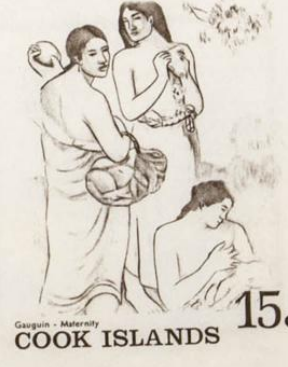

Lote: 885

The Fournier Universe. Part 1 (From A to I) #109

** Yvert 160/65. 1967. Gauguin paintings. Group of progressive plate proofs of the set.

PAUL GAUGUIN (1848-1903). ARTIST OF POLYNESIA

SHEET 90c

Gauguin - Still life with flowers
COOK ISLANDS 5c