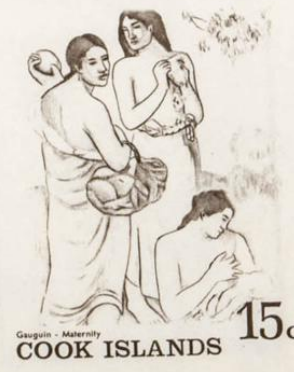

Lote: 885

The Fournier Universe. Part 1 (From A to I) #109

** Yvert 160/65. 1967. Gauguin paintings. Group of progressive plate proofs of the set.

PAUL GAUGUIN (1848-1903). ARTIST OF POLYNESIA

SHEET 90c

COOK ISLANDS 5c