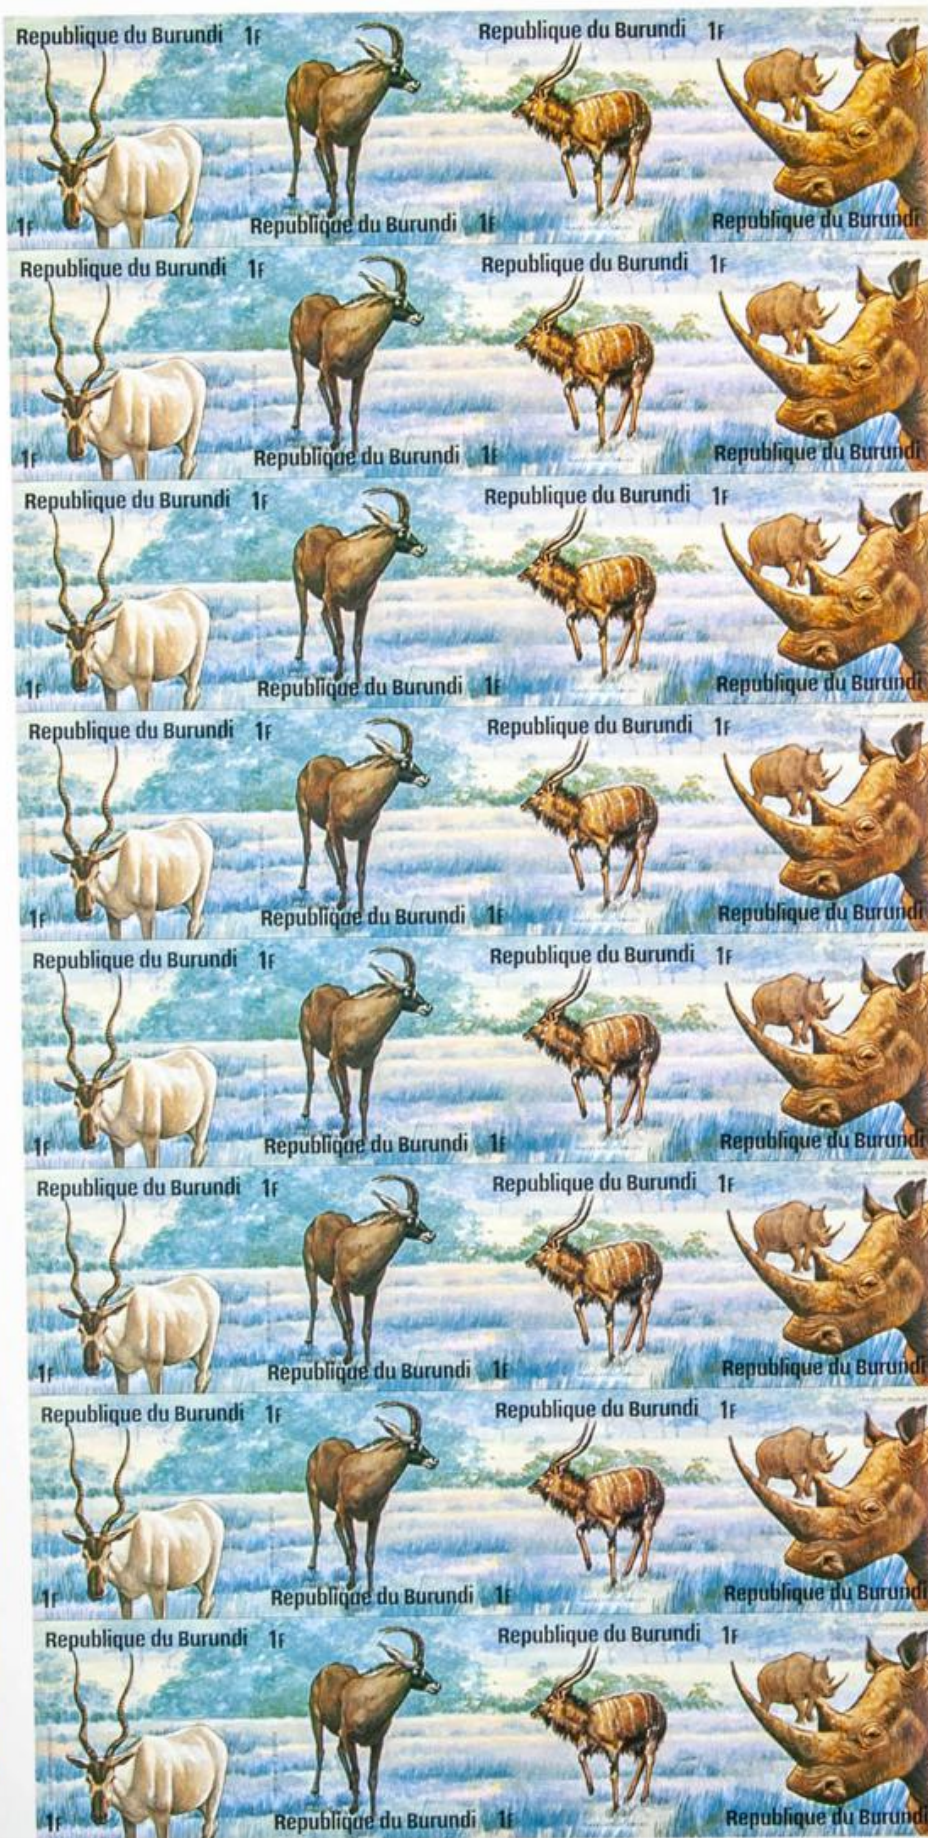

Lote: 639

The Fournier Universe. Part 1 (From A to I) #109

** Yvert . 1975. Wildlife. Group of complete IMPERFORATED set. (Michel: 1173/96)

Republique du Burundi 5f

Republique du Burundi 5f

Re

Republique du Burundi 1f