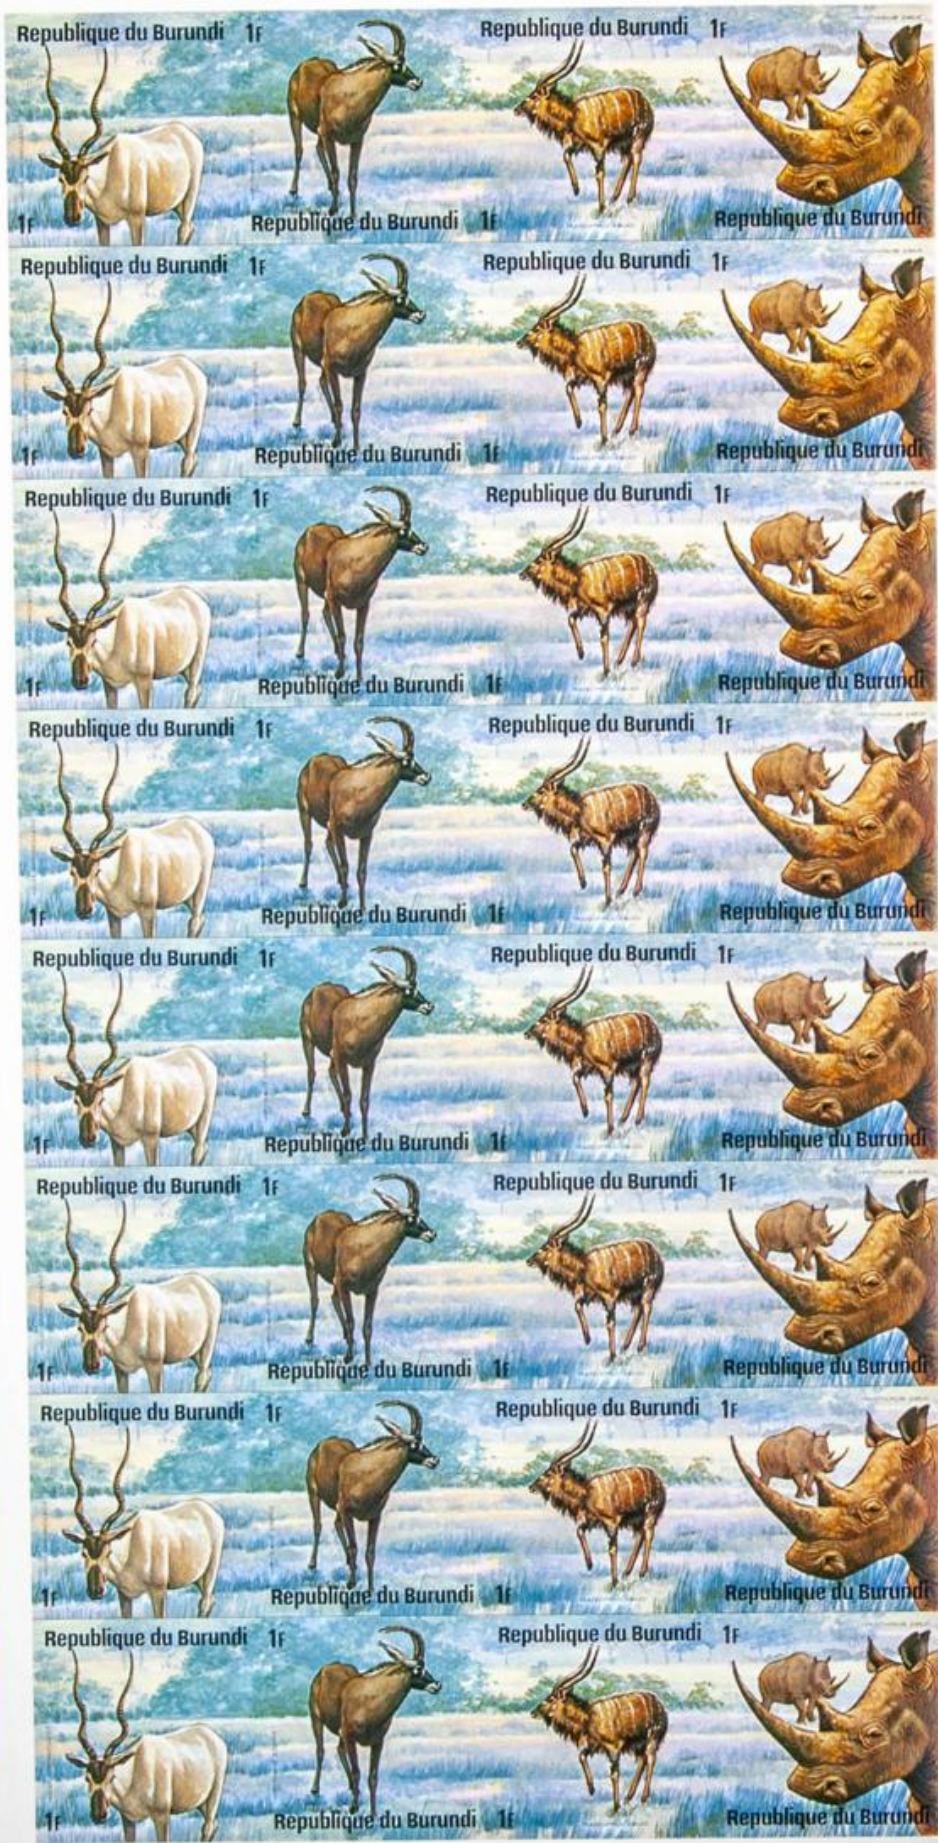

Lote: 639

The Fournier Universe. Part 1 (From A to I) #109

** Yvert . 1975. Wildlife. Group of complete IMPERFORATED set. (Michel: 1173/96)

Republique du Burundi 5f

Republique du Burundi 5f

Re

Republique du Burundi 1f