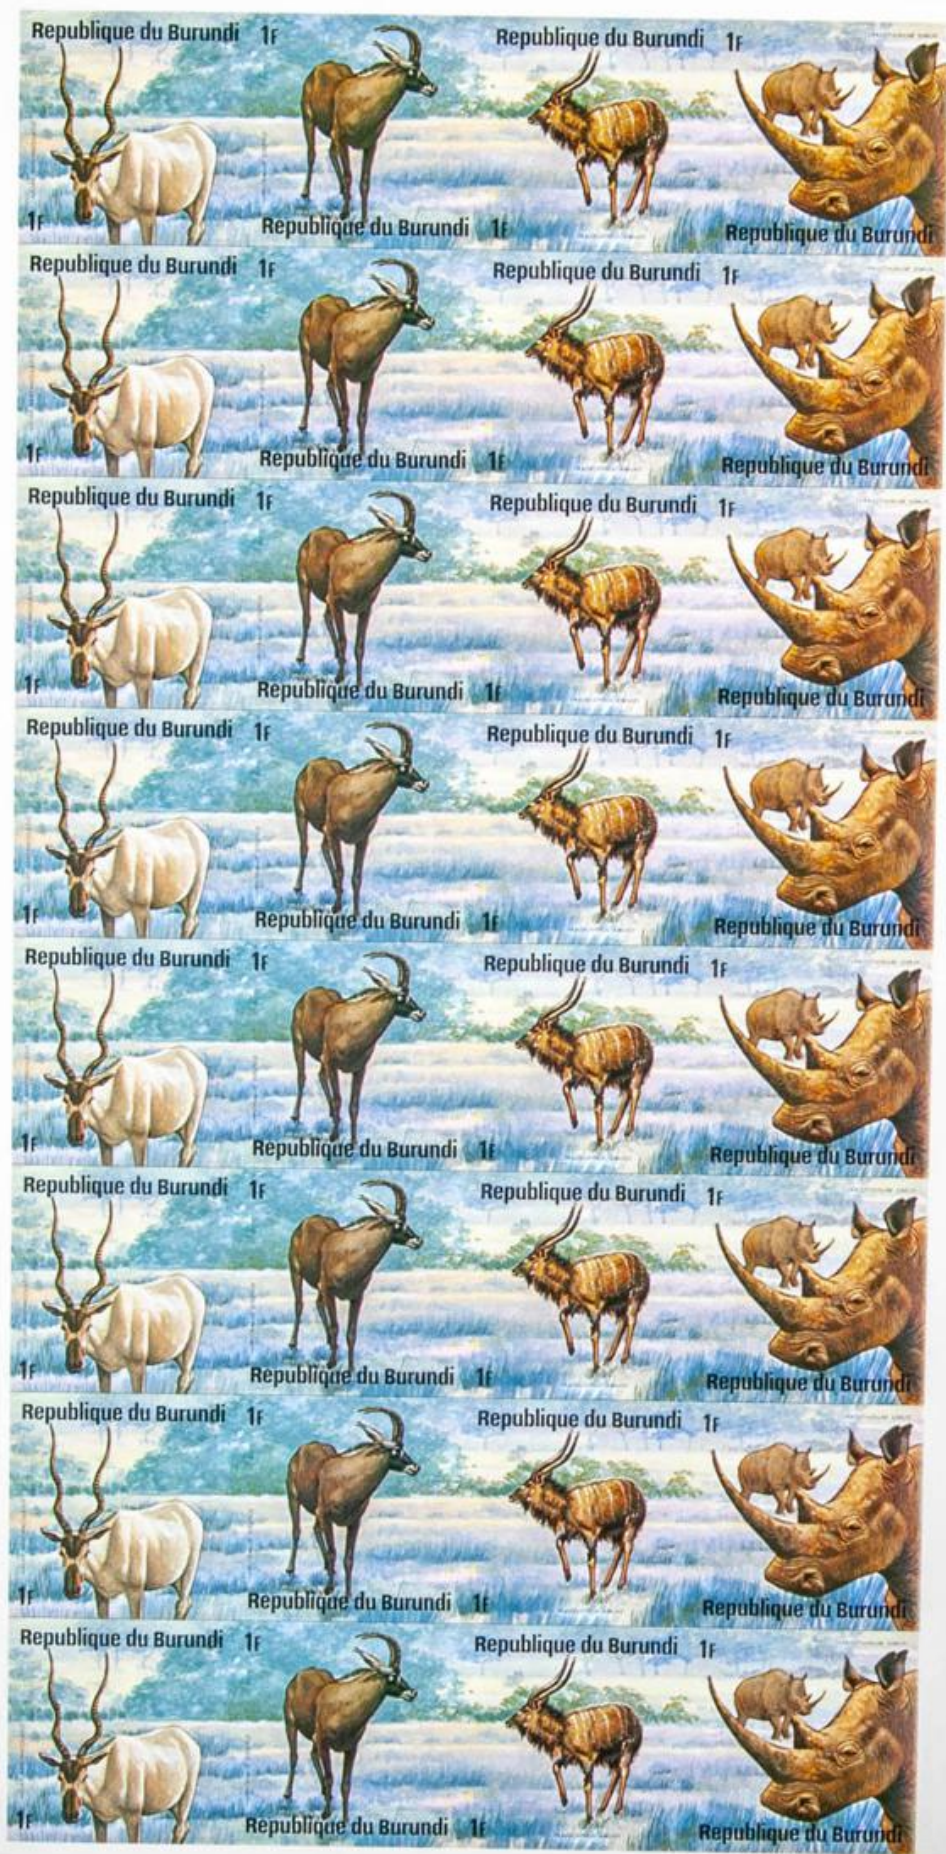

# Lote: 639

## The Fournier Universe. Part 1 (From A to I) #109

\*\* Yvert . 1975. Wildlife. Group of complete IMPERFORATED set. (Michel: 1173/96)

Republique du Burundi 5f

Republique du Burundi 5f

Re

Republique du Burundi 1f