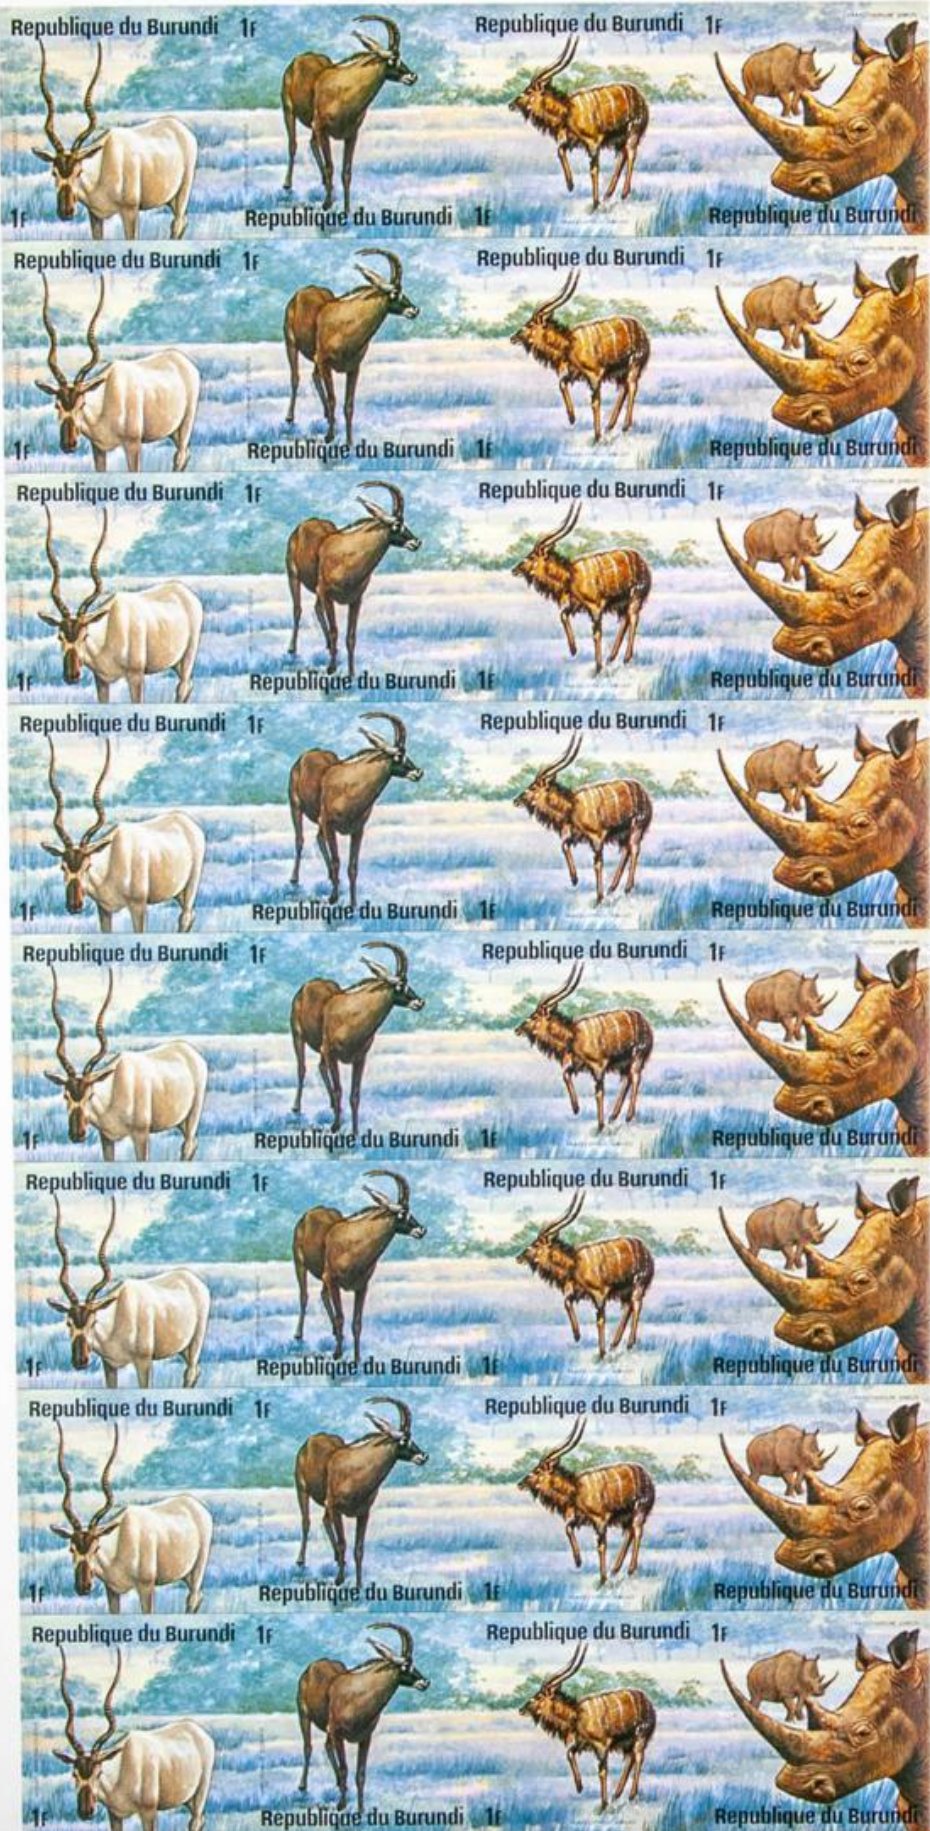

Lote: 639

The Fournier Universe. Part 1 (From A to I) #109

** Yvert . 1975. Wildlife. Group of complete IMPERFORATED set. (Michel: 1173/96)

Republique du Burundi 5f

Republique du Burundi 5f

Re

Republique du Burundi 1f