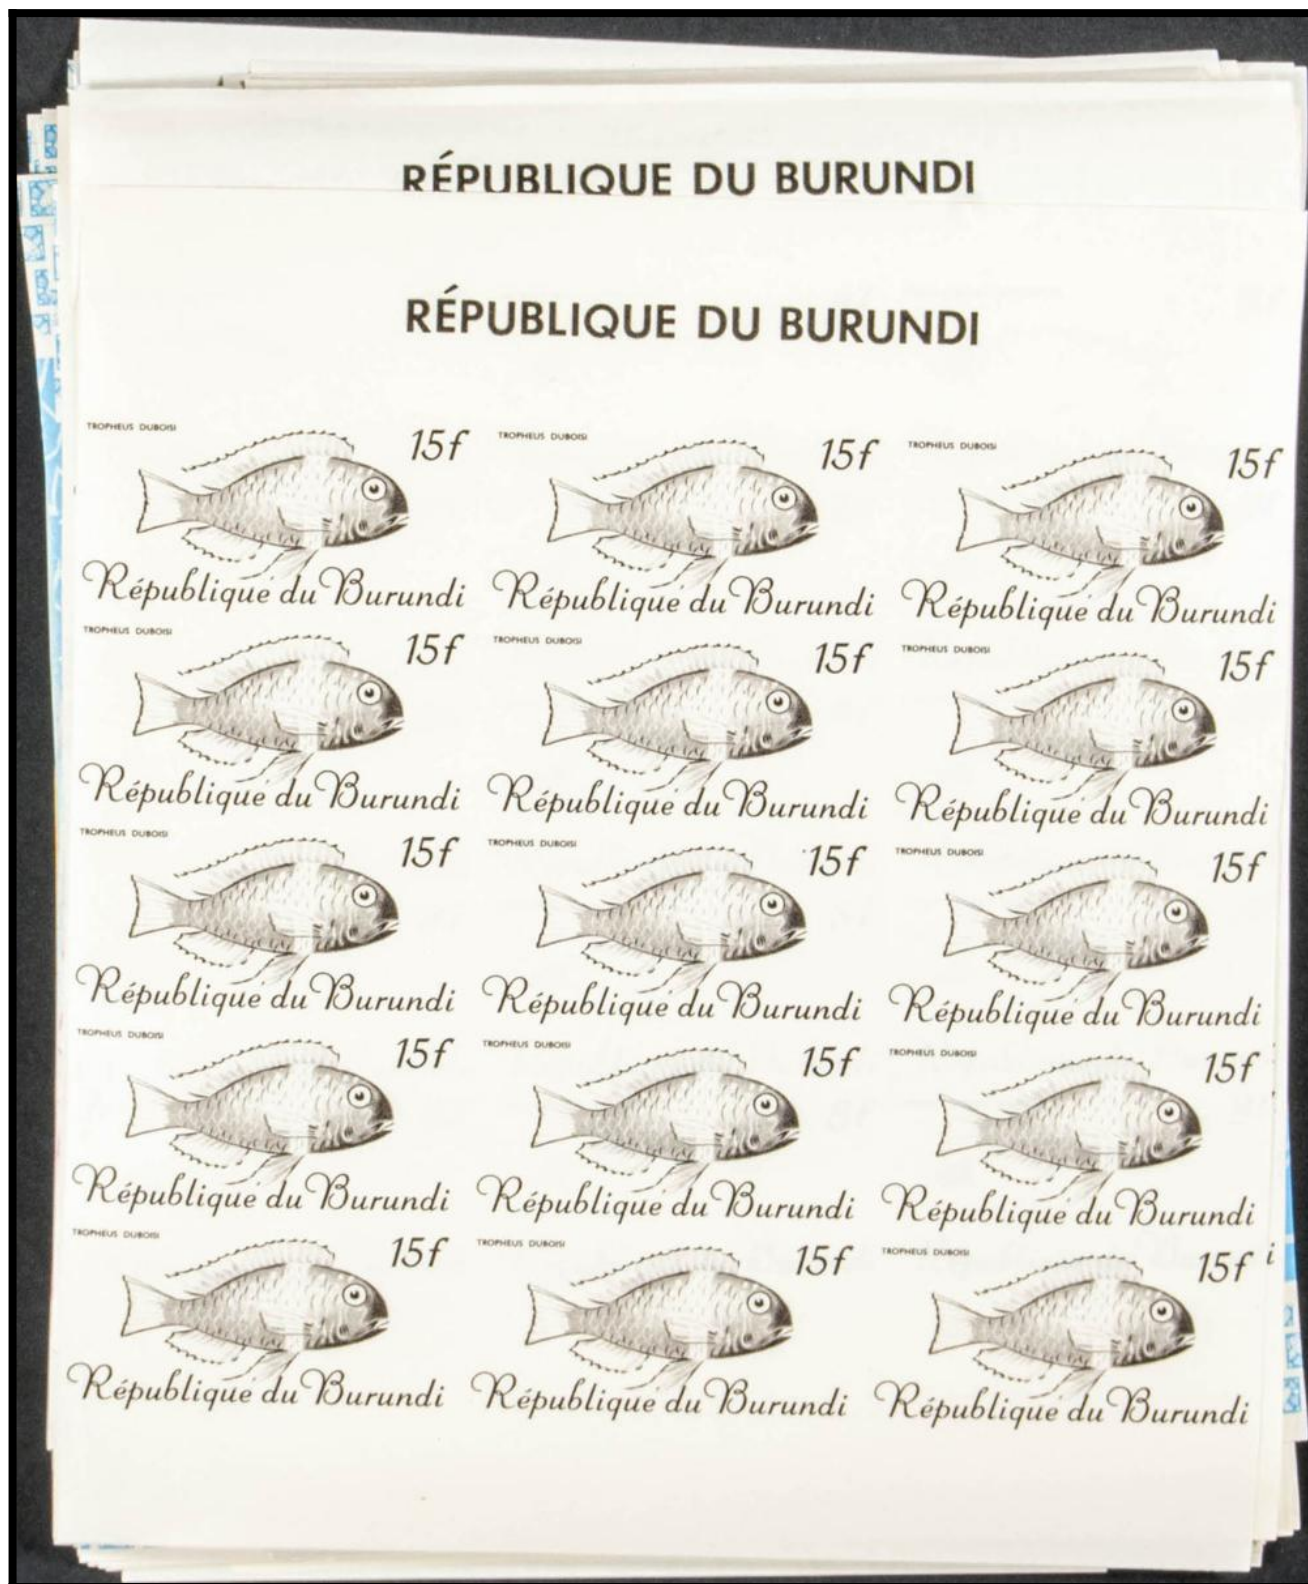

Lote: 380

The Fournier Universe. Part 1 (From A to I) #109

** Yvert 217/32. 1967. Fish. Progressive plate proofs of the set.

RÉPUBLIQUE DU BURUNDI

PHENACOGRAMMUS INTERRUPTUS

8f

République du Burundi

PHENACOGRAMMUS INTERRUPTUS