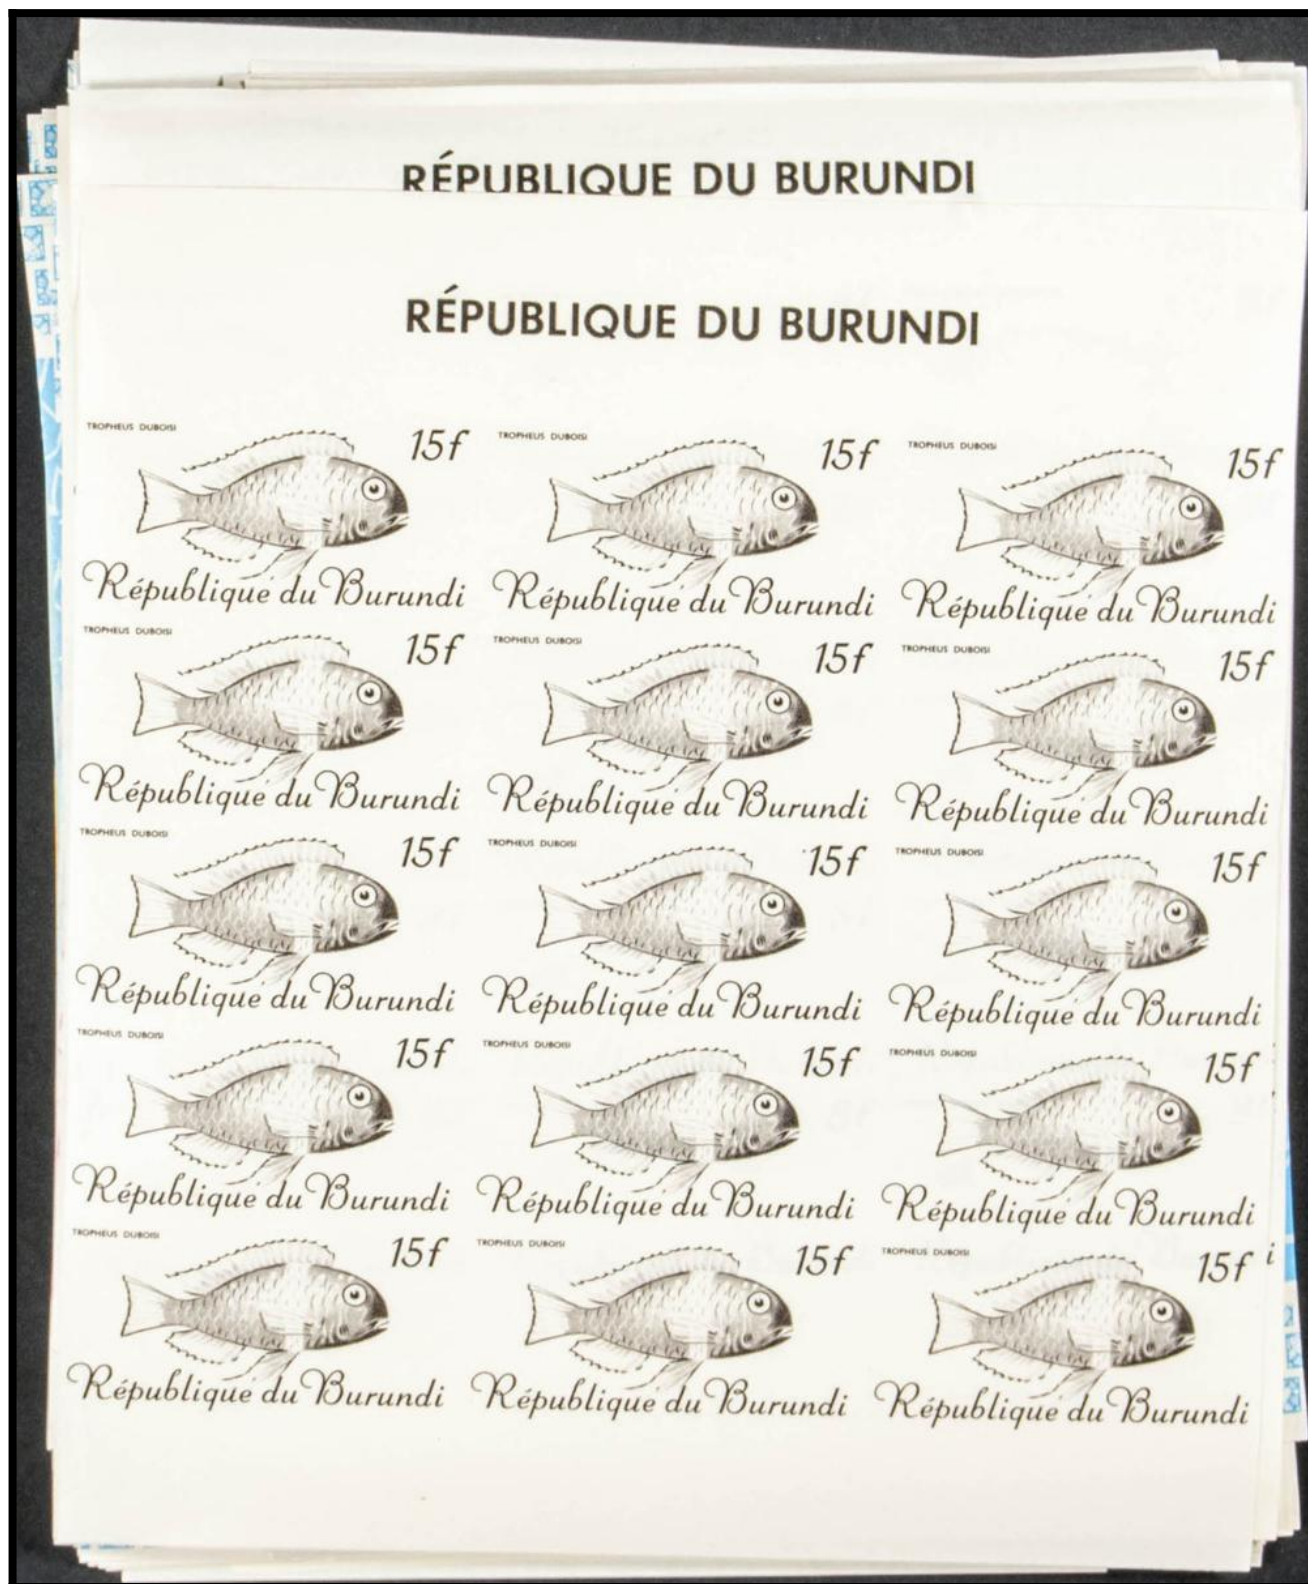

# Lote: 380

The Fournier Universe. Part 1 (From A to I) #109

\*\* Yvert 217/32. 1967. Fish. Progressive plate proofs of the set.