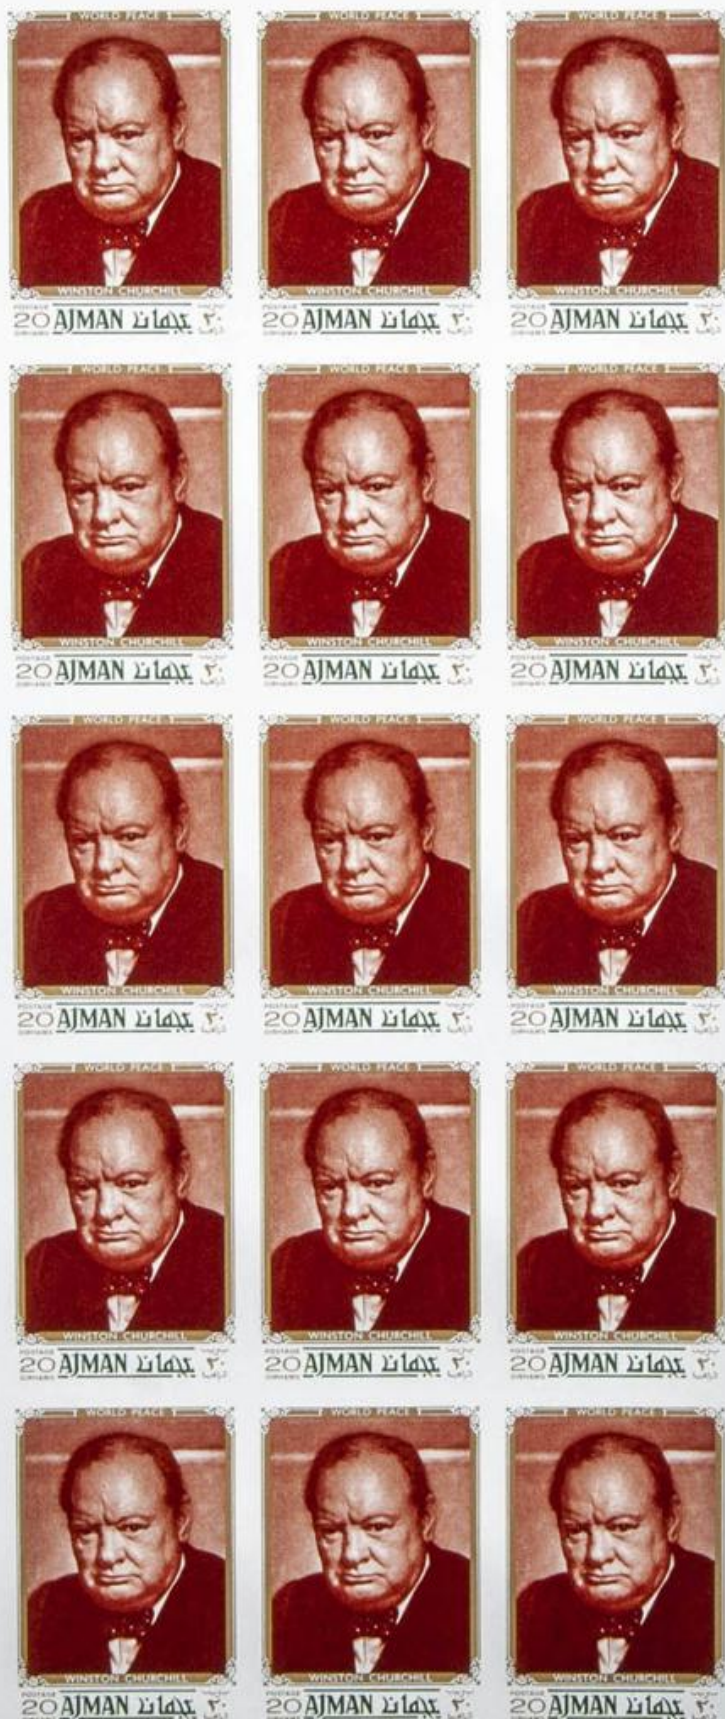

Lote: 290

The Fournier Universe. Part 1 (From A to I) #109

** Yvert . 1972. World Peace. Group of complete IMPERFORATED set. (Michel: 1246/53A)

803 1

803 1

٤٠٣ ١