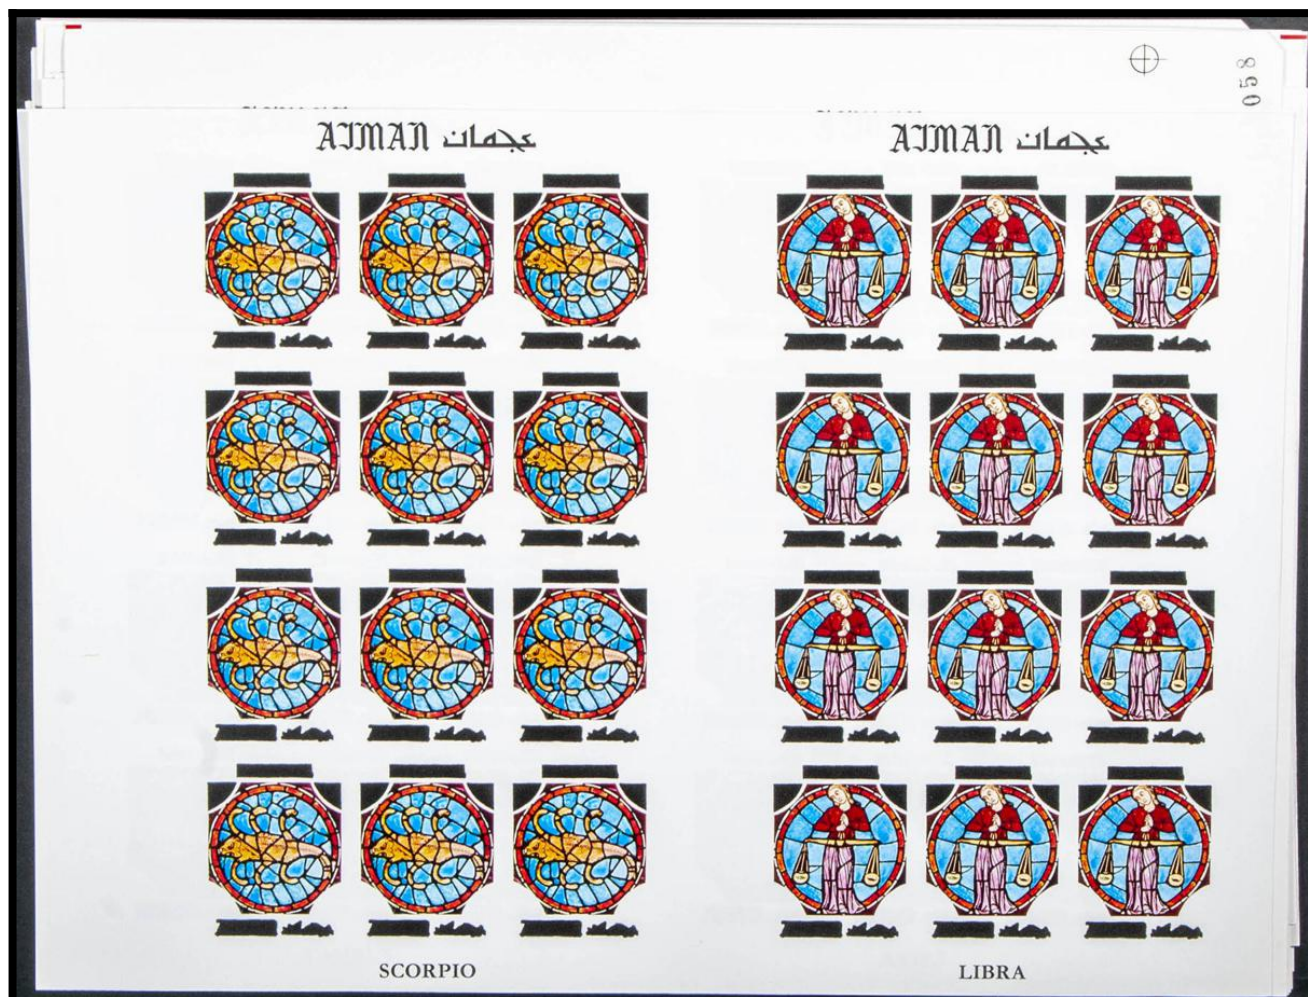

# Lote: 243

## The Fournier Universe. Part 1 (From A to I) #109

\*\* Yvert . 1971. Zodiac-Notre Dame windows. Group of progressive plate proofs of the set. (Michel: 769/80)

عجمان AJMAN

TAURUS

عجمان AJMAN

ARIES

عجمان AJMAN