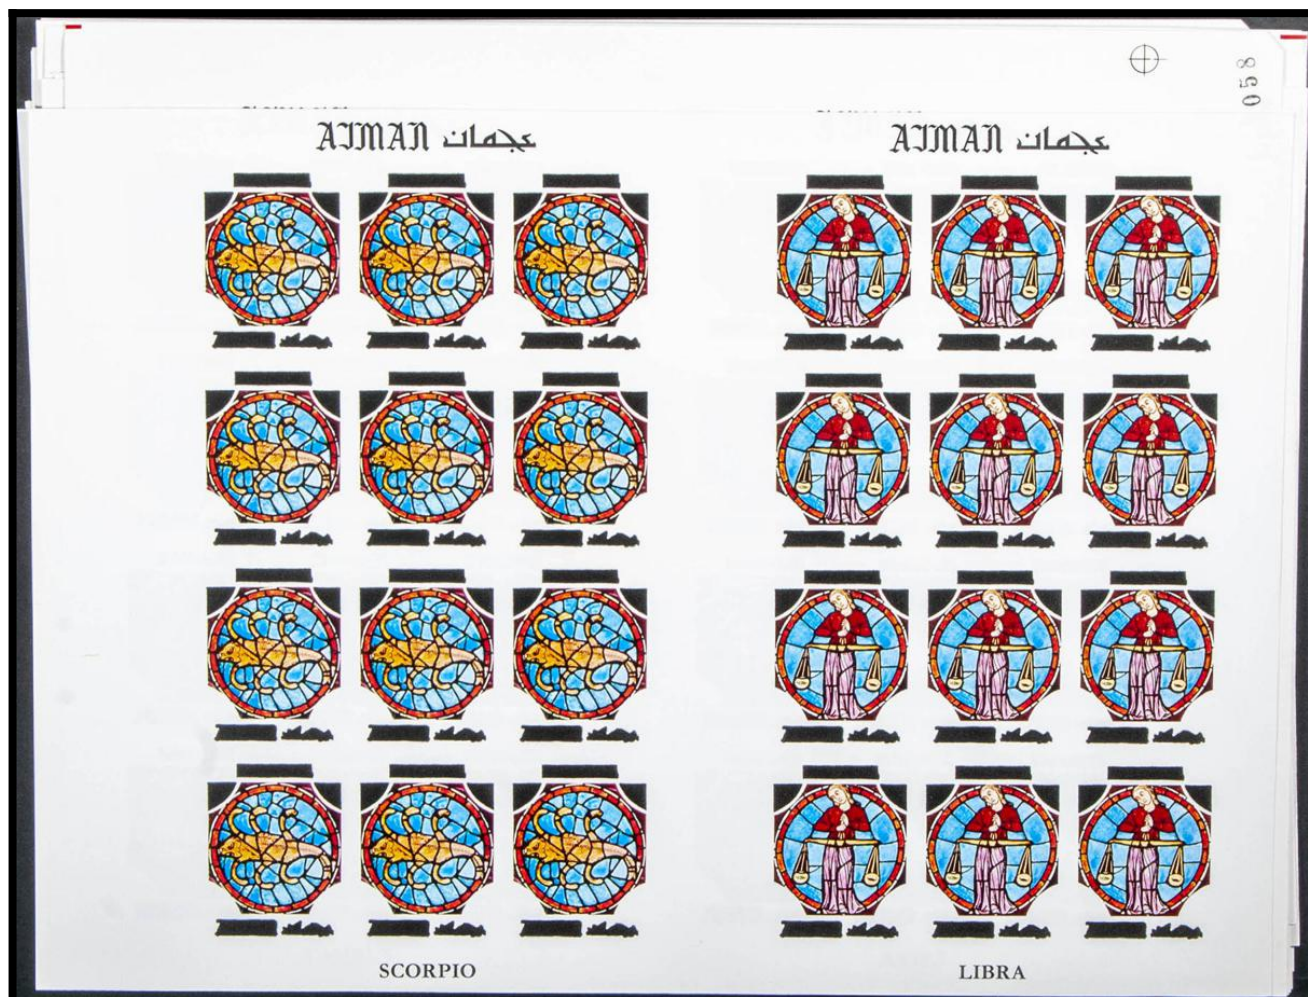

Lote: 243

The Fournier Universe. Part 1 (From A to I) #109

** Yvert . 1971. Zodiac-Notre Dame windows. Group of progressive plate proofs of the set. (Michel: 769/80)

1 2058

عجمان AJMAN

TAURUS

عجمان AJMAN

ARIES

عجمان AJMAN

VIRGO

عجمان AJMAN

LEO

عجمان AJMAN

PISCES

عجمان AJMAN

AQUARIUS

عجمان AJMAN

CAPRICORN

عجمان AJMAN

SAGITTARIUS

عجمان AJMAN

عجمان AJMAN