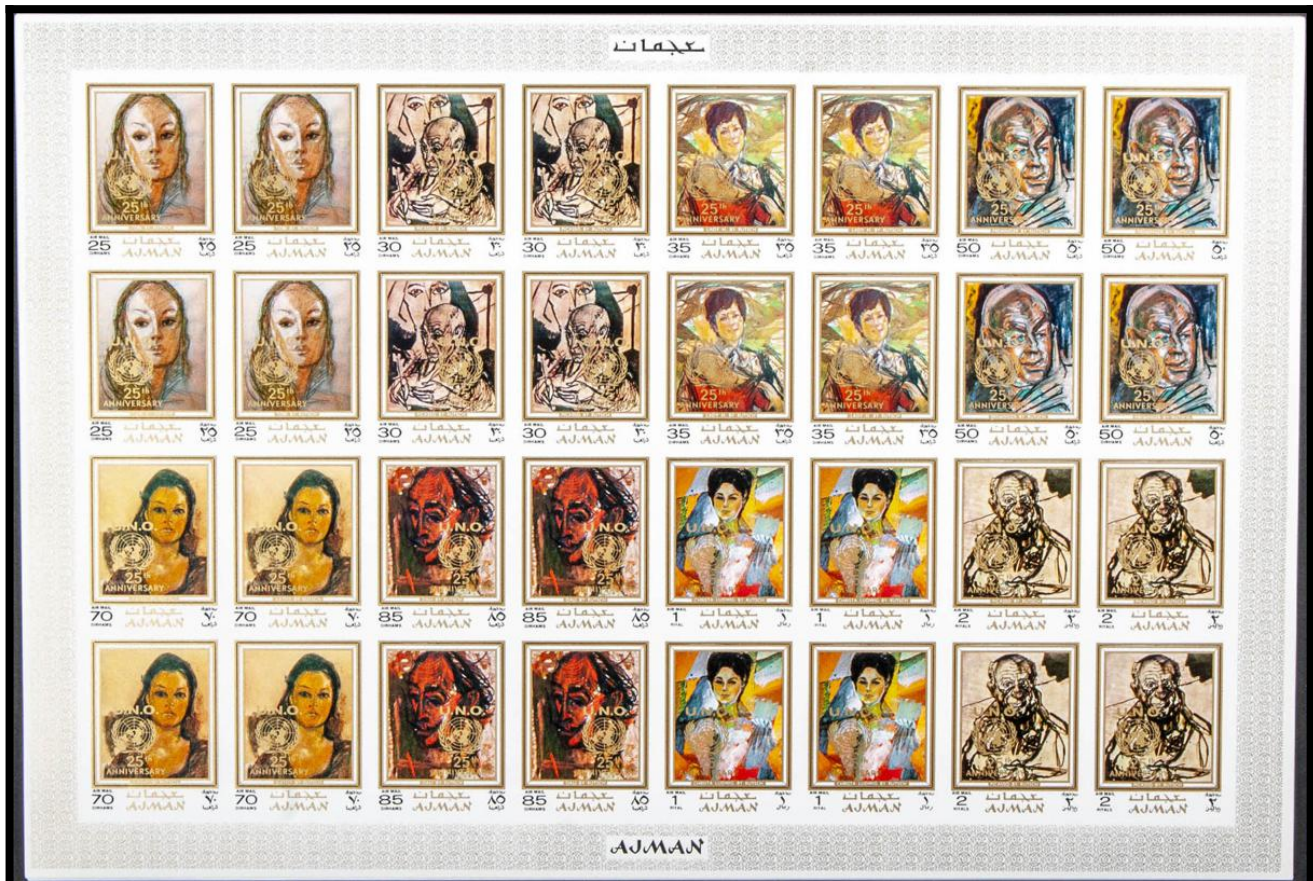

# Lote: 231

## The Fournier Universe. Part 1 (From A to I) #109

\*\* . 1971. Rutsch paintings. Group of complete IMPERFORATED set. (Michel: 702/09)

عجمان

AJMAN

عجمان

AJMAN

عجمان

AJMAN