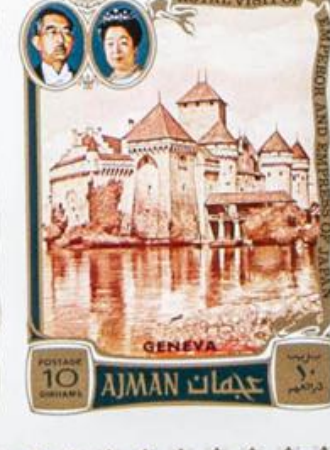

Lote: 215

The Fournier Universe. Part 1 (From A to I) #109

** . 1971. Hirohito Europe visit. Group of complete IMPERFORATED set. (Michel: 1040/45)

عجمان

AJMAN

عجمان

AJMAN

عجمان

عجمان

AJMAN

عجمان

AJMAN

عجمان

AJMAN