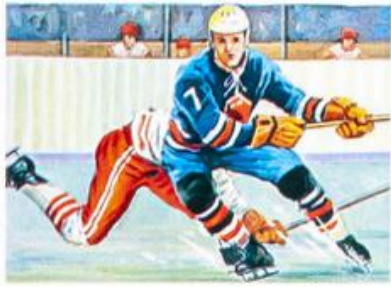

Lote: 189

The Fournier Universe. Part 1 (From A to I) #109

** . 1970. Olympic Winter Games-Sapporo 1972. Group of progressive plate proofs of the set. (Michel: 662/68)

عجمان

AJMAN