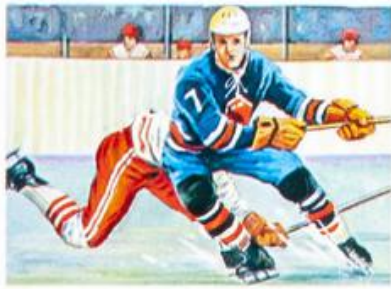

Lote: 189

The Fournier Universe. Part 1 (From A to I) #109

** . 1970. Olympic Winter Games-Sapporo 1972. Group of progressive plate proofs of the set. (Michel: 662/68)

عجمان

AJMAN