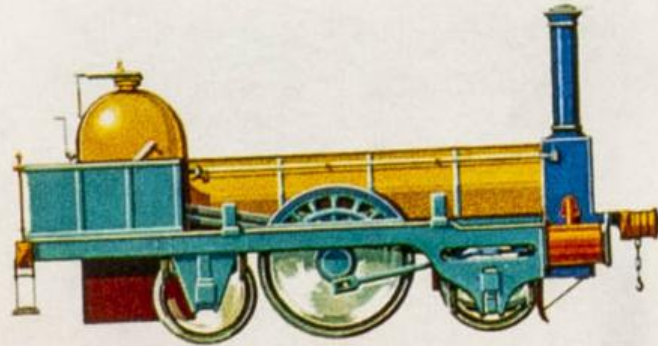

# Lote: 1290

The Fournier Universe. Part 1 (From A to I) #109

\*\* . 1969. Locomotives. Group of progressive plate proofs of the set. (Michel: 333/40)

FUJEIRA

الفجر

FUJEIRA

الفجر

FUJEIRA