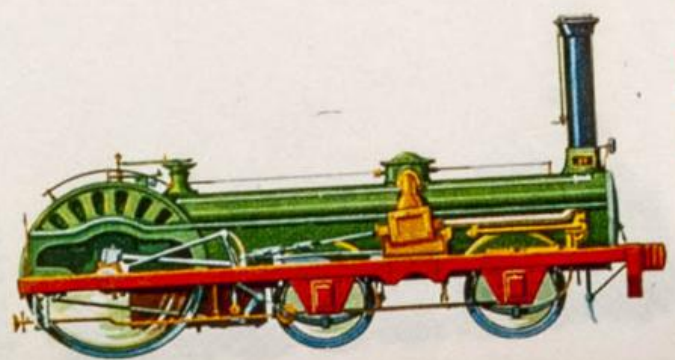

الفجيرة

الفجيرة

الفجيرة

الفجيرة