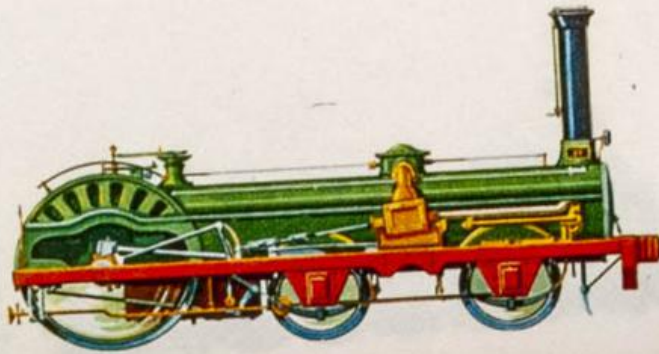

الفجيرة

الفجيرة

الفجيرة

الفجيرة