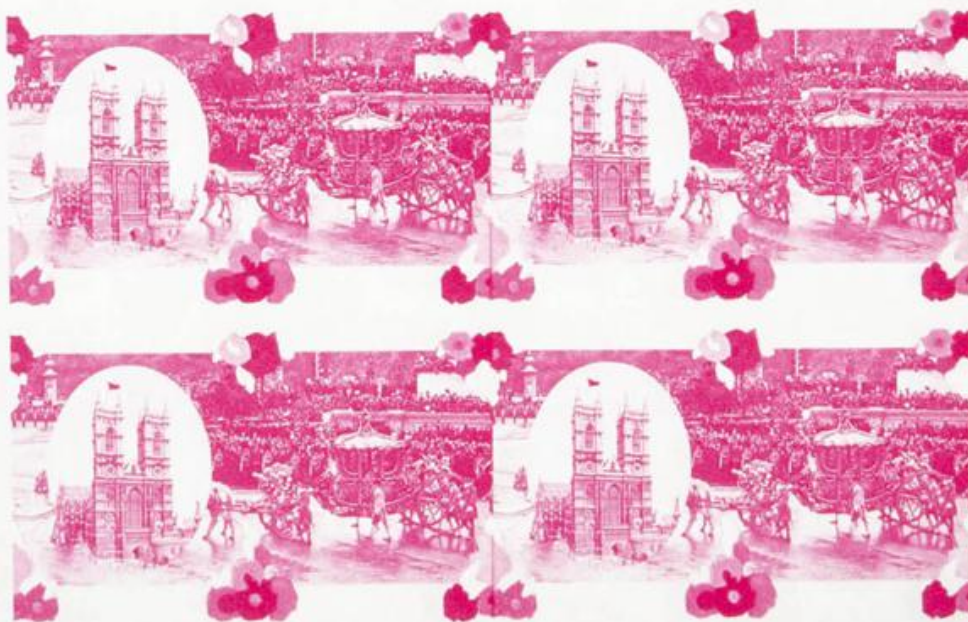

Lote: 1032

The Fournier Universe. Part 1 (From A to I) #109

** Yvert 454/59. 1977. Silver Jubilee. Group of progressive plate proofs of the set.

Westminster Abbey

Golden State Coach Enroute

Westminster Abbey

Golden State Coach Enroute

Queen Elizabeth and Prince Philip

Royal Visit to Rarotonga, 1974

Queen Elizabeth and Prince Philip

Royal Visit to Rarotonga, 1974

610092

The Imperial State Crown Official Coronation Portrait The Imperial State Crown Official Coronation Portrait