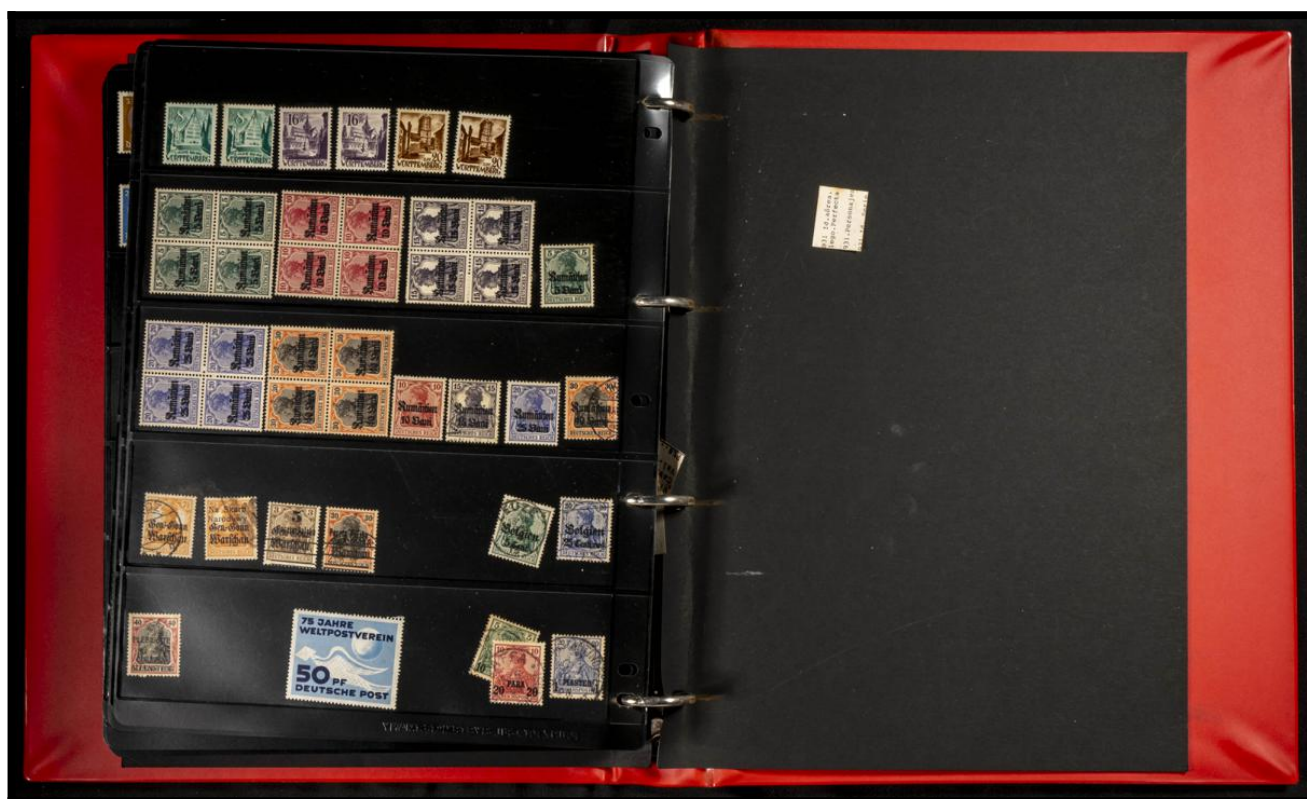

1871-1875
Deutschland
10 Pf
10 Pf

75 JAHRE
WELTPOSTVEREIN
50 PF
DEUTSCHE POST