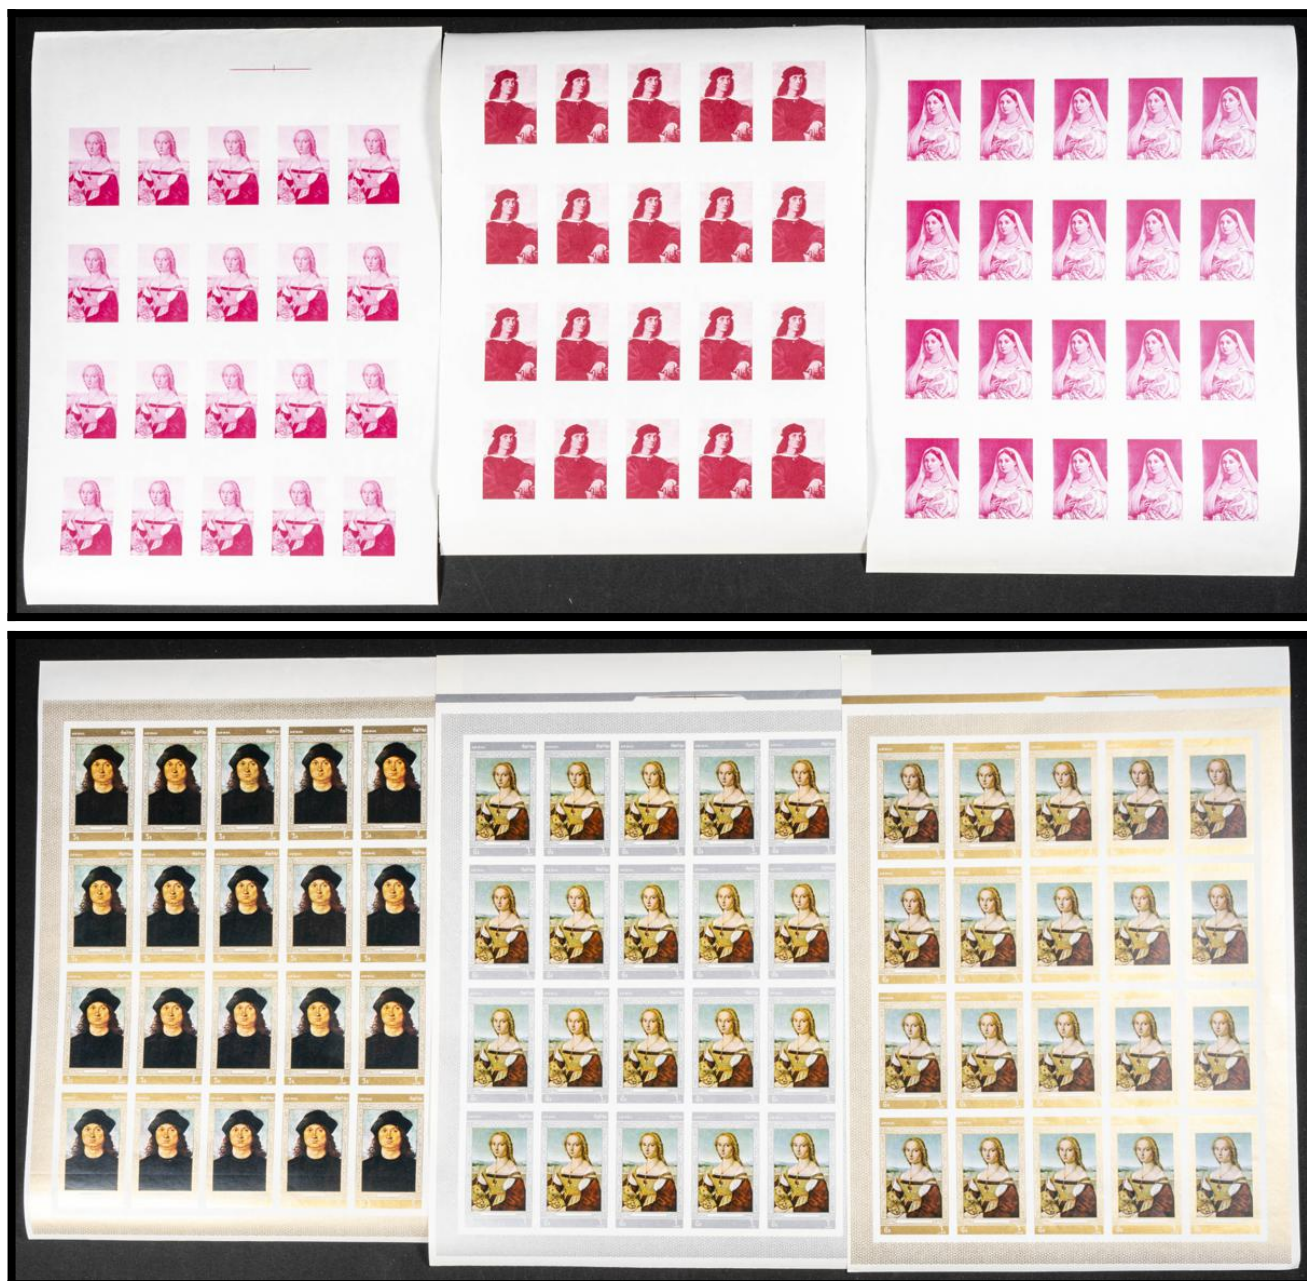

Lote: 2817

The Fournier Universe. Part II (From J to Z) #118

** 1968. Raphael paintings. Group of progressive plate proofs of the set. (Michel: A756/60). TO EXAM.

الجمهورية العربية اليمنية

YEMEN ARAB REPUBLIC