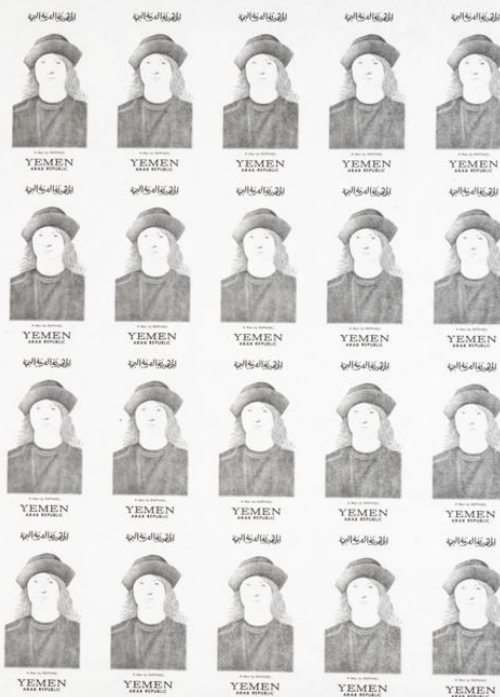

الجمهورية العربية اليمنية

YEMEN ARAB REPUBLIC