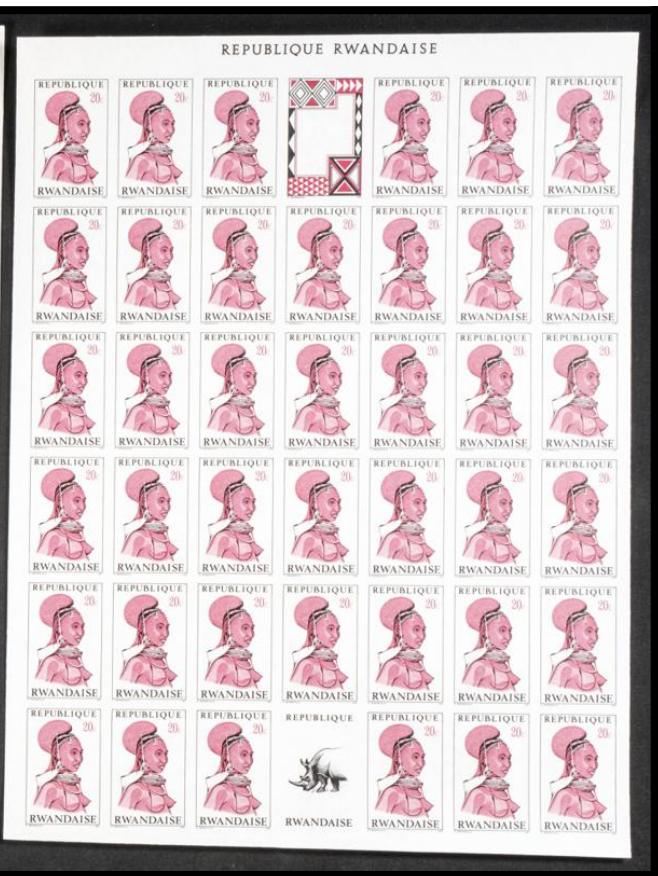

Lote: 2400

The Fournier Universe. Part II (From J to Z) #118

** Yvert 408/15. 1971. Rendille woman. Group of progressive plate proofs of the set. TO EXAM.

REPUBLIQUE RWANDAISE

COIFFES AFRICAINES

REPUBLIQUE RWANDAISE

COIFFES AFRICAINES

REPUBLIQUE RWANDAISE