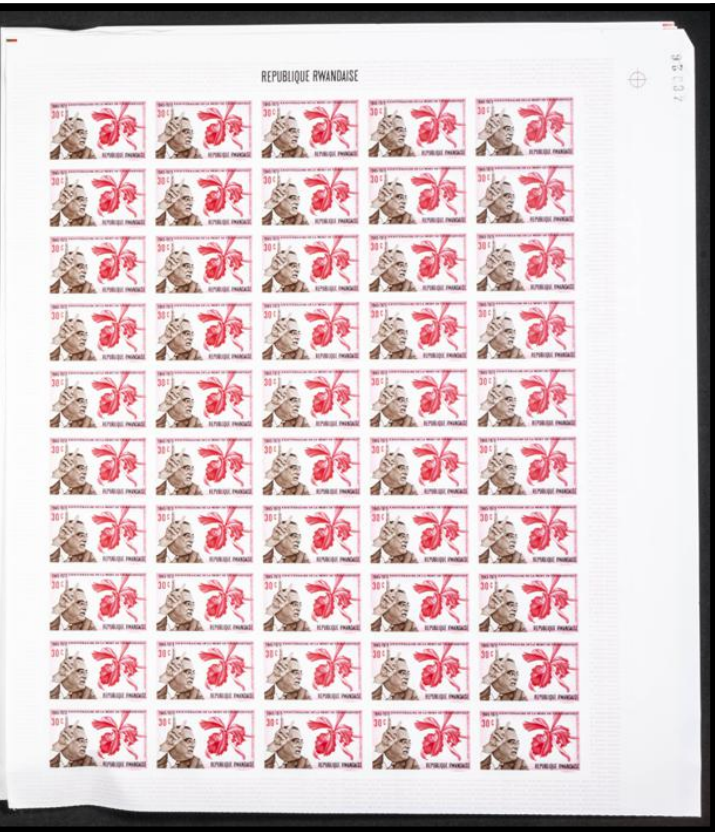

Lote: 2395

The Fournier Universe. Part II (From J to Z) #118

** Yvert 392/99. 1970. F.D. Roosevelt. Group of IMPERFORATED sets. TO EXAM.

REPUBLIQUE RWANDAISE

10602

1989

Small vertical text on the right edge of the stamp sheet, likely containing production or distribution information.

Small text at the top of the page, likely a header or introductory text, partially obscured by the stamp grid.

Small text at the bottom of the page, likely a footer or concluding text, partially obscured by the stamp grid.

25121

Small, illegible text at the top of the page, likely bleed-through from the reverse side of the paper.

Small, illegible text at the bottom of the page, likely bleed-through from the reverse side of the paper.

[Faint, illegible vertical text, likely a philatelic description or auction details.]

REPUBLIQUE RWANDAISE

52250

2