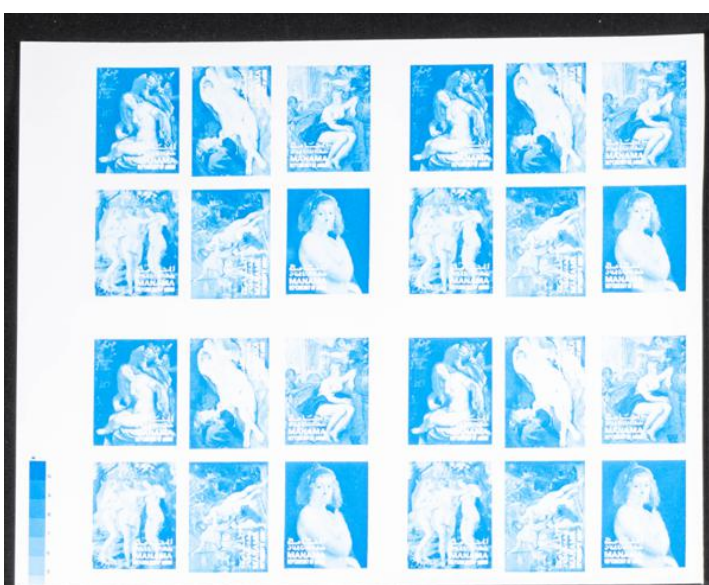

# Lote: 1522

## The Fournier Universe. Part II (From J to Z) #118

\*\* 1970. Rubens paintings. Group of progressive plate proofs of the set. (Michel: 690/69). TO EXAM.

47476