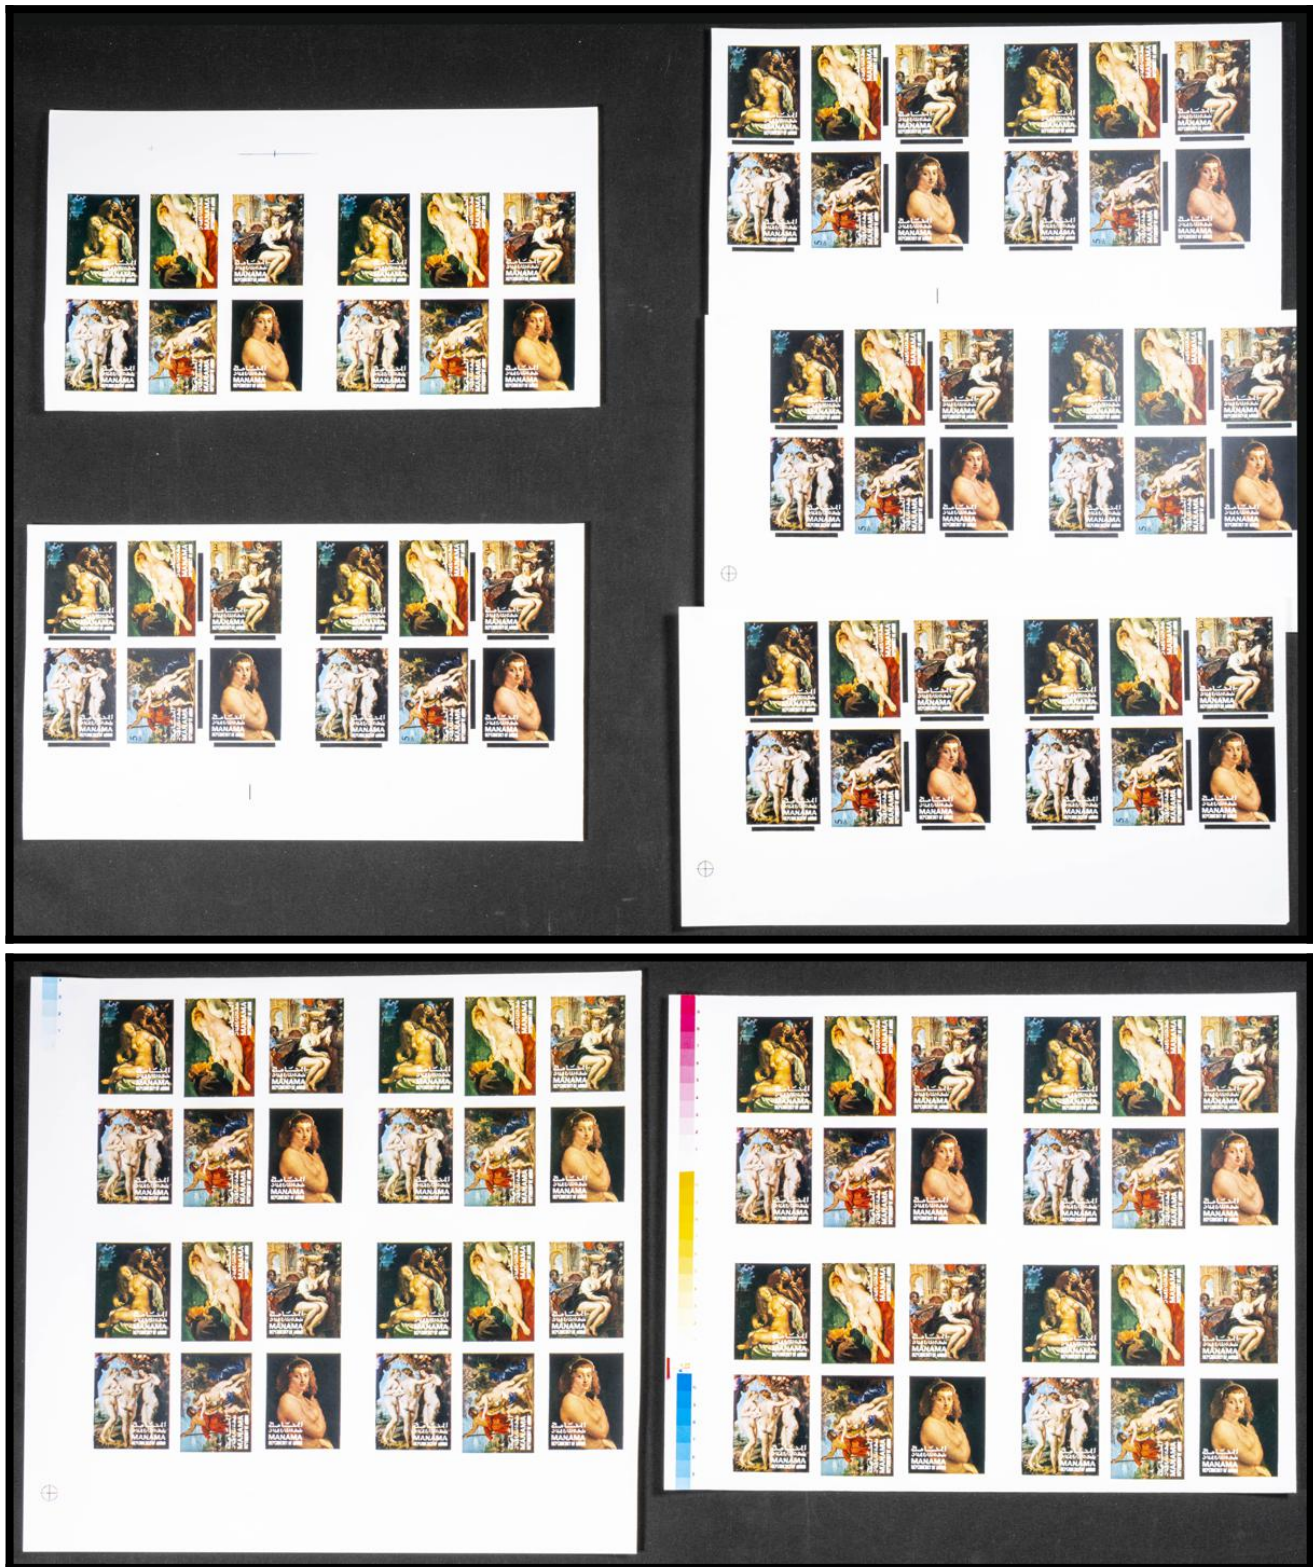

Lote: 1522

The Fournier Universe. Part II (From J to Z) #118

** 1970. Rubens paintings. Group of progressive plate proofs of the set. (Michel: 690/69). TO EXAM.

474/90