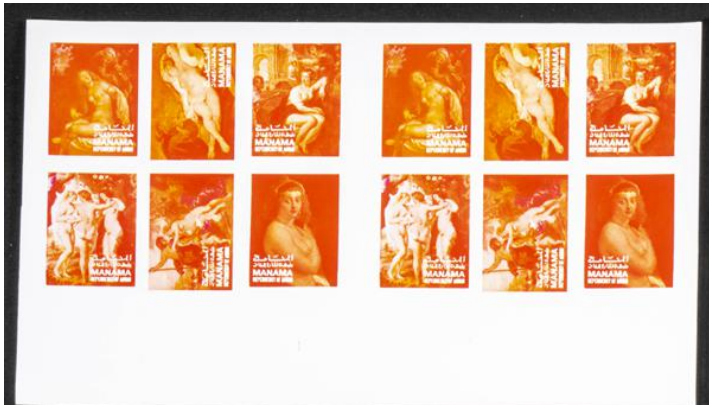

# Lote: 1522

## The Fournier Universe. Part II (From J to Z) #118

\*\* 1970. Rubens paintings. Group of progressive plate proofs of the set. (Michel: 690/69). TO EXAM.

47476