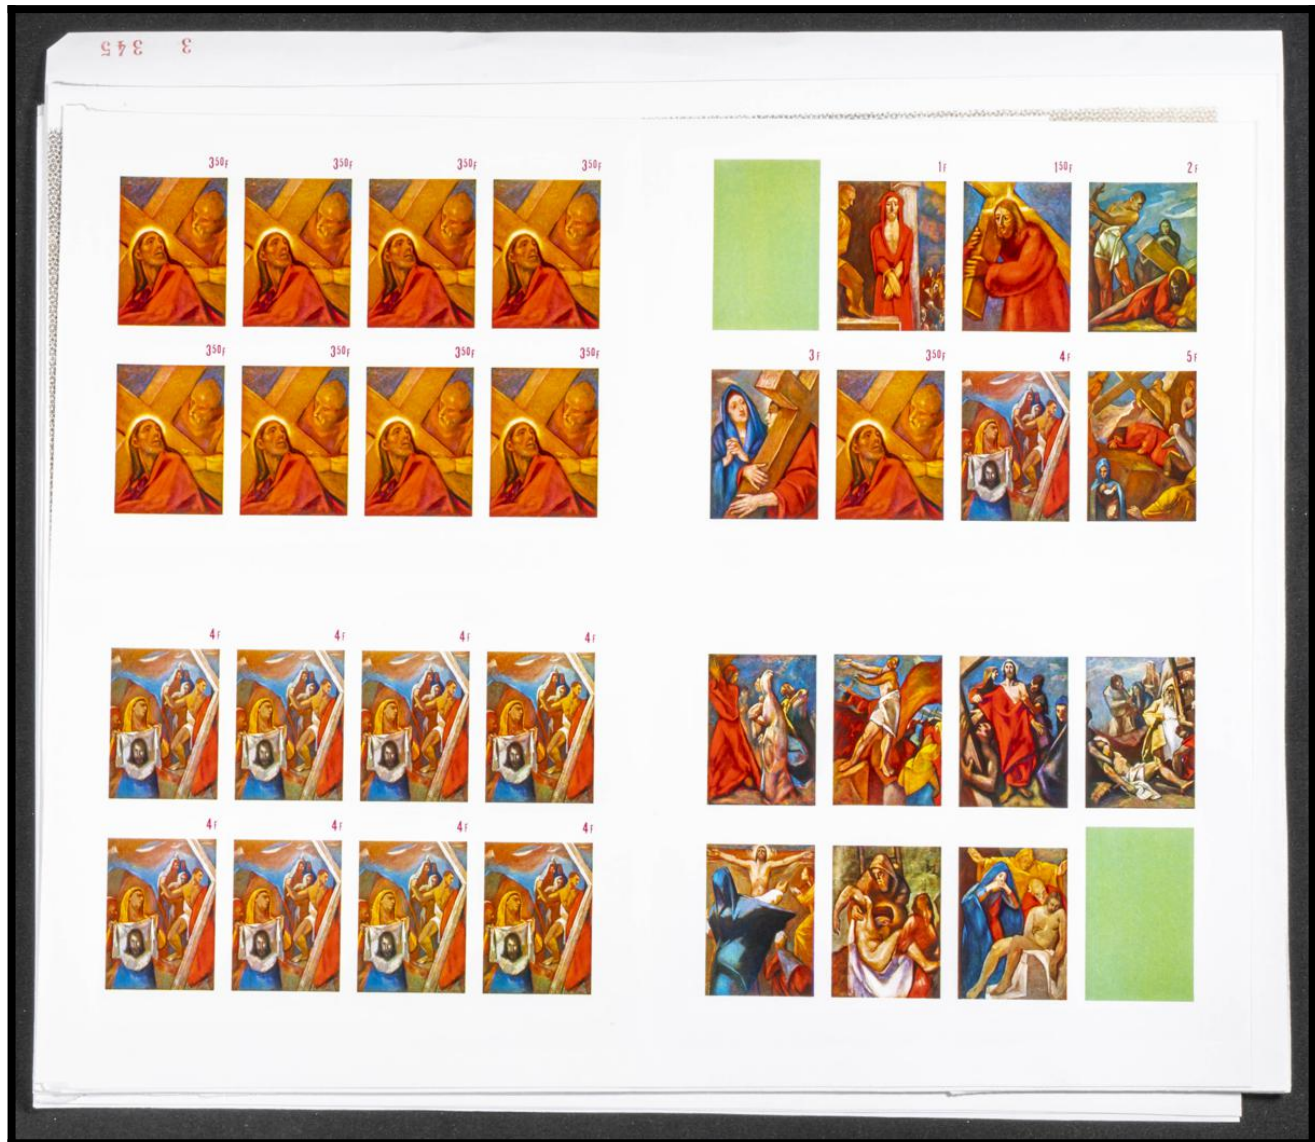

# Lote: 410

## The Fournier Universe. Part I (From A to I) #117

\*\* Yvert 363/69+A. 1970. Easter. Group of progressive plate proofs of the set. TO EXAM.

REPUBLIQUE DE DOMINIQUE

RÉPUBLIQUE DU BURUNDI

RÉPUBLIQUE DU BURUNDI