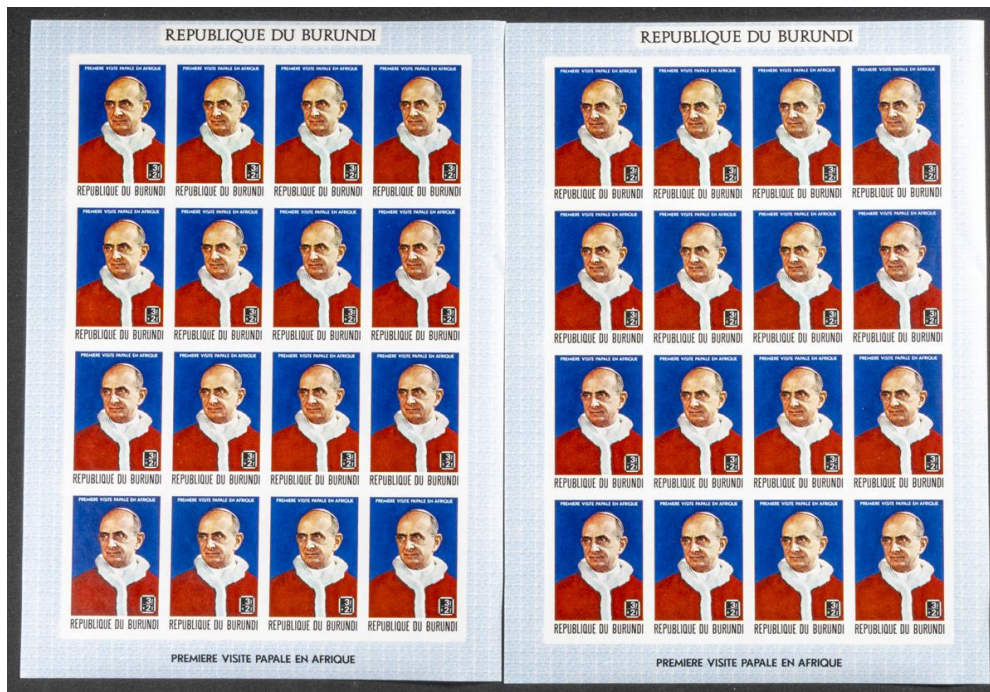

Lote: 381

The Fournier Universe. Part I (From A to I) #117

** Yvert 330/36. 1969. Pope visit. Group of IMPERFORATED sets. TO EXAM.

REPUBLIQUE DU BURUNDI

PREMIERE VISITE PAPALE EN AFRIQUE

REPUBLIQUE DU BURUNDI