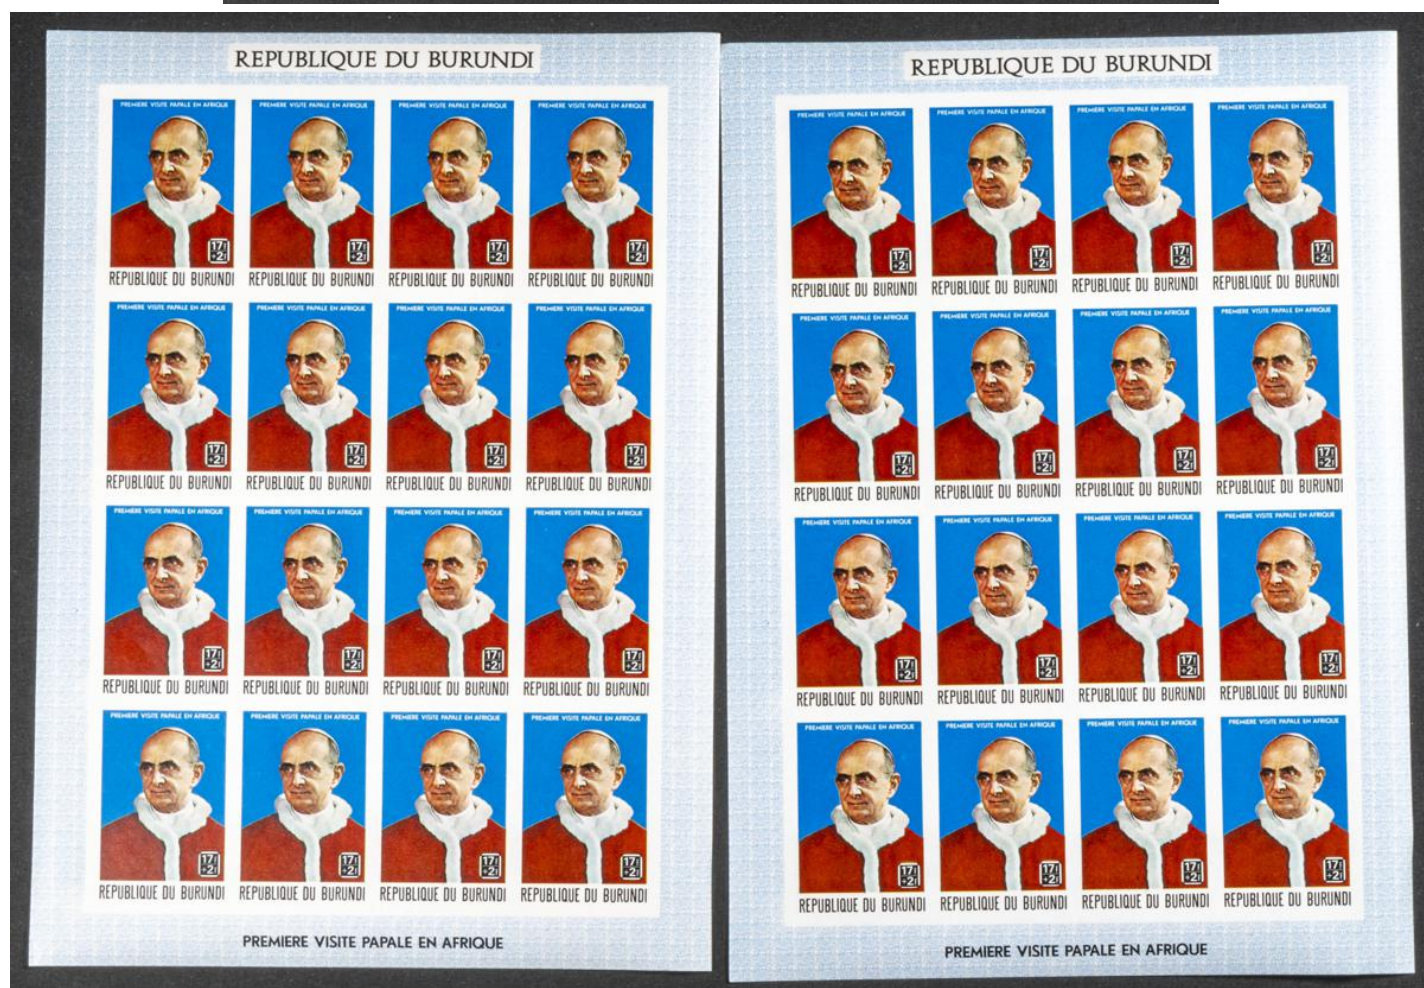

Lote: 381

The Fournier Universe. Part I (From A to I) #117

** Yvert 330/36. 1969. Pope visit. Group of IMPERFORATED sets. TO EXAM.

REPUBLIQUE DU BURUNDI

PREMIERE VISITE PAPALE EN AFRIQUE

REPUBLIQUE DU BURUNDI