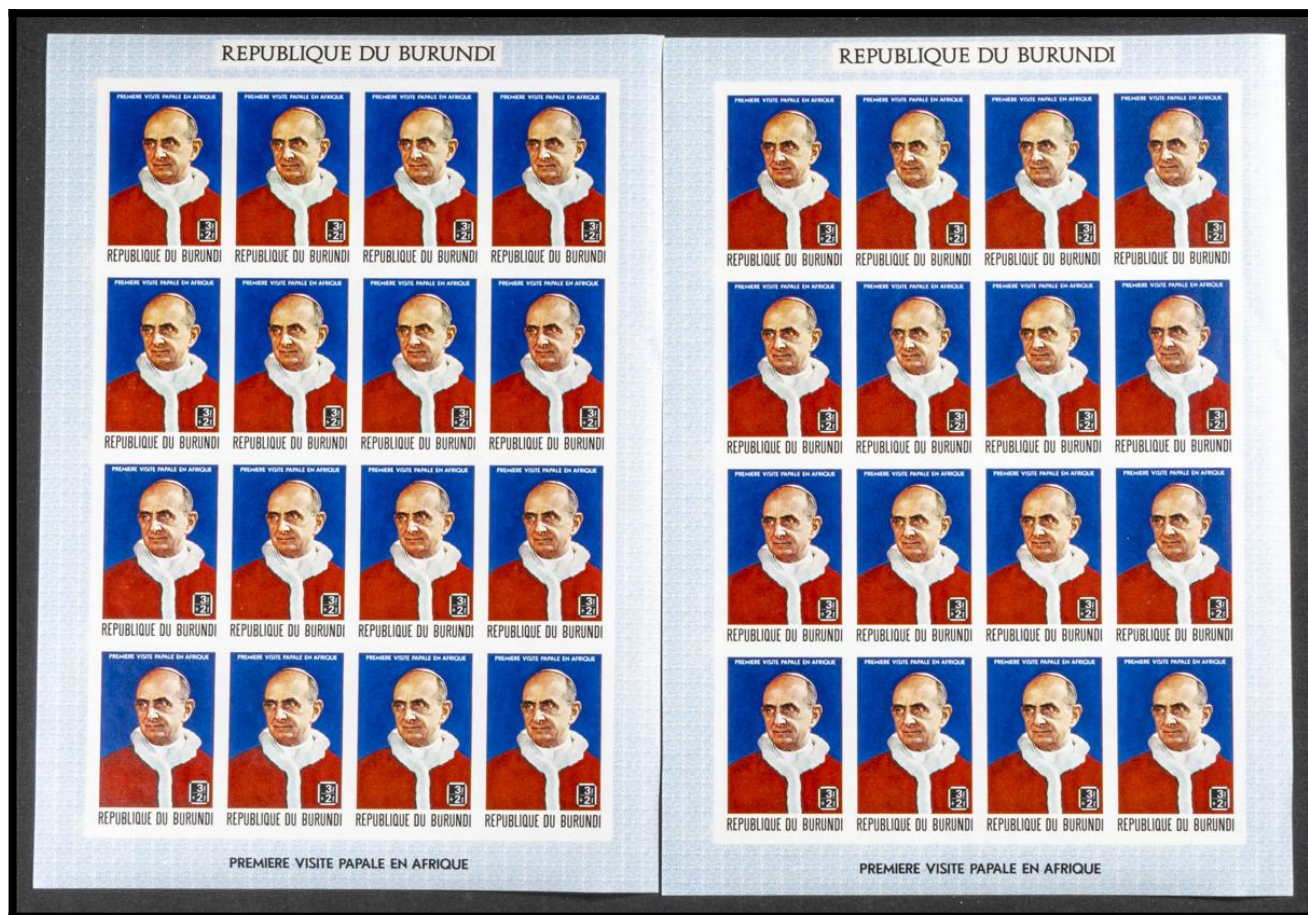

# Lote: 381

## The Fournier Universe. Part I (From A to I) #117

\*\* Yvert 330/36. 1969. Pope visit. Group of IMPERFORATED sets. TO EXAM.

REPUBLIQUE DU BURUNDI

PREMIERE VISITE PAPALE EN AFRIQUE

REPUBLIQUE DU BURUNDI

PREMIERE VISITE PAPALE EN AFRIQUE