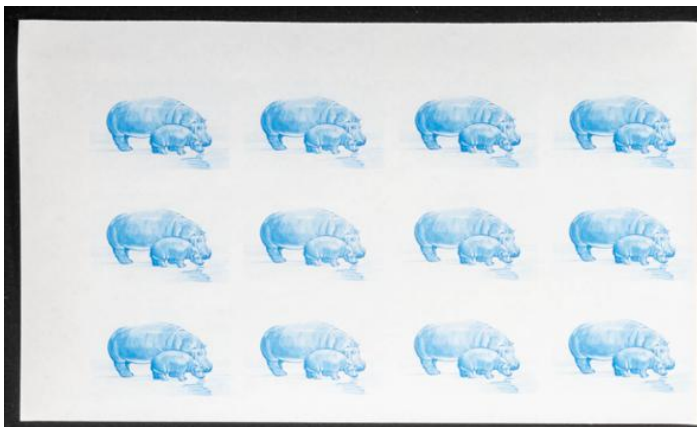

# Lote: 1238

## The Fournier Universe. Part I (From A to I) #117

\*\* Yvert 363/69. 1968. Animals. Group of progressive plate proofs of the set. TO EXAM.

REPUBLIQUE DE GUINEE

REPUBLIQUE DE GUINEE

REPUBLIQUE DE GUINEE

REPUBLIQUE DE GUINEE