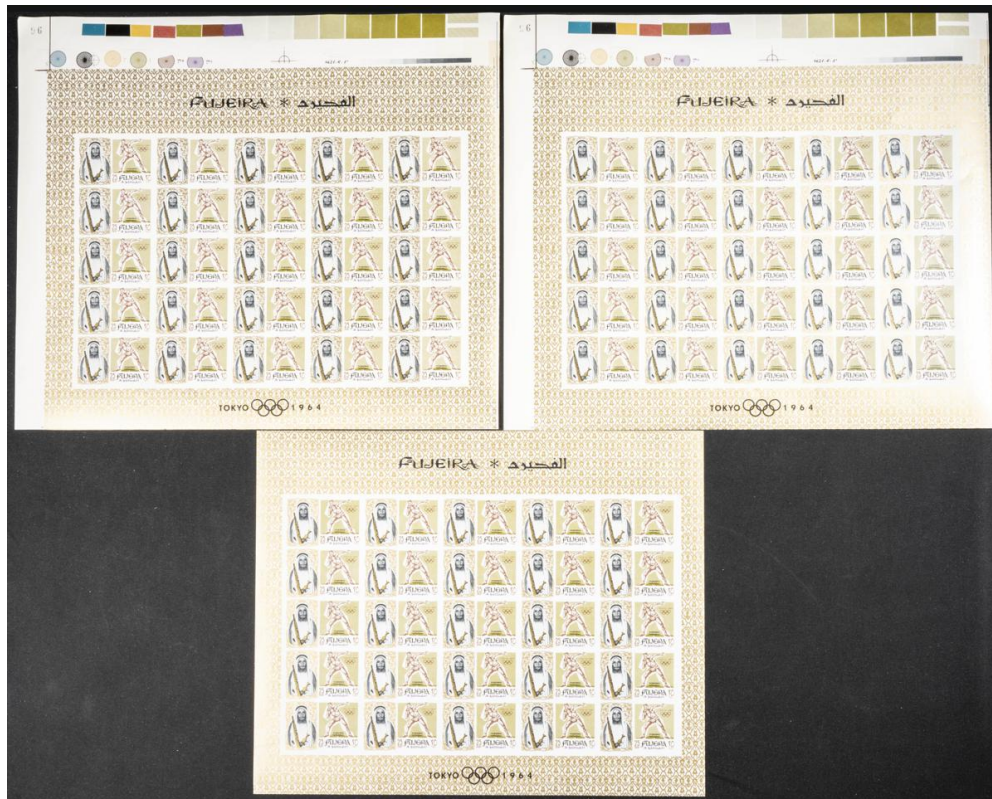

# Lote: 1139

## The Fournier Universe. Part I (From A to I) #117

\*\* 1965. Olympic games. Group of IMPERFORATED sets. (Michel: 19/27). TO EXAM.

FUJEIRA \* الفجيرة

TOKYO

FUJEIRA \* الفجيرة

1964

FUJEIRA \* الفجيرة

TOKYO 1964