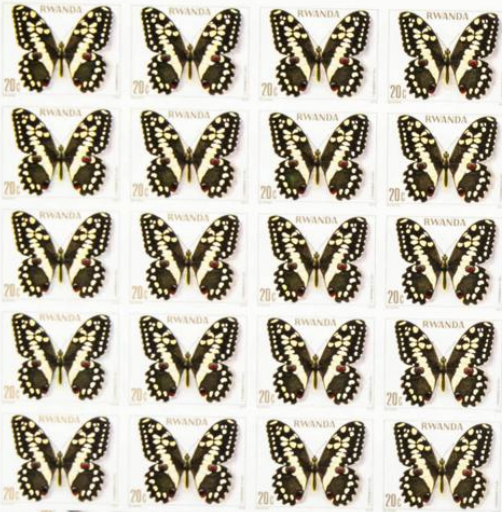

Lote: 2672

The Fournier Universe. Part 2 (From J to Z) #110

** Yvert 868/75. 1979. Butterflies. Group of complete IMPERFORATED set.

RWANDA

RWANDA

RWANDA

RWANDA

RWANDA