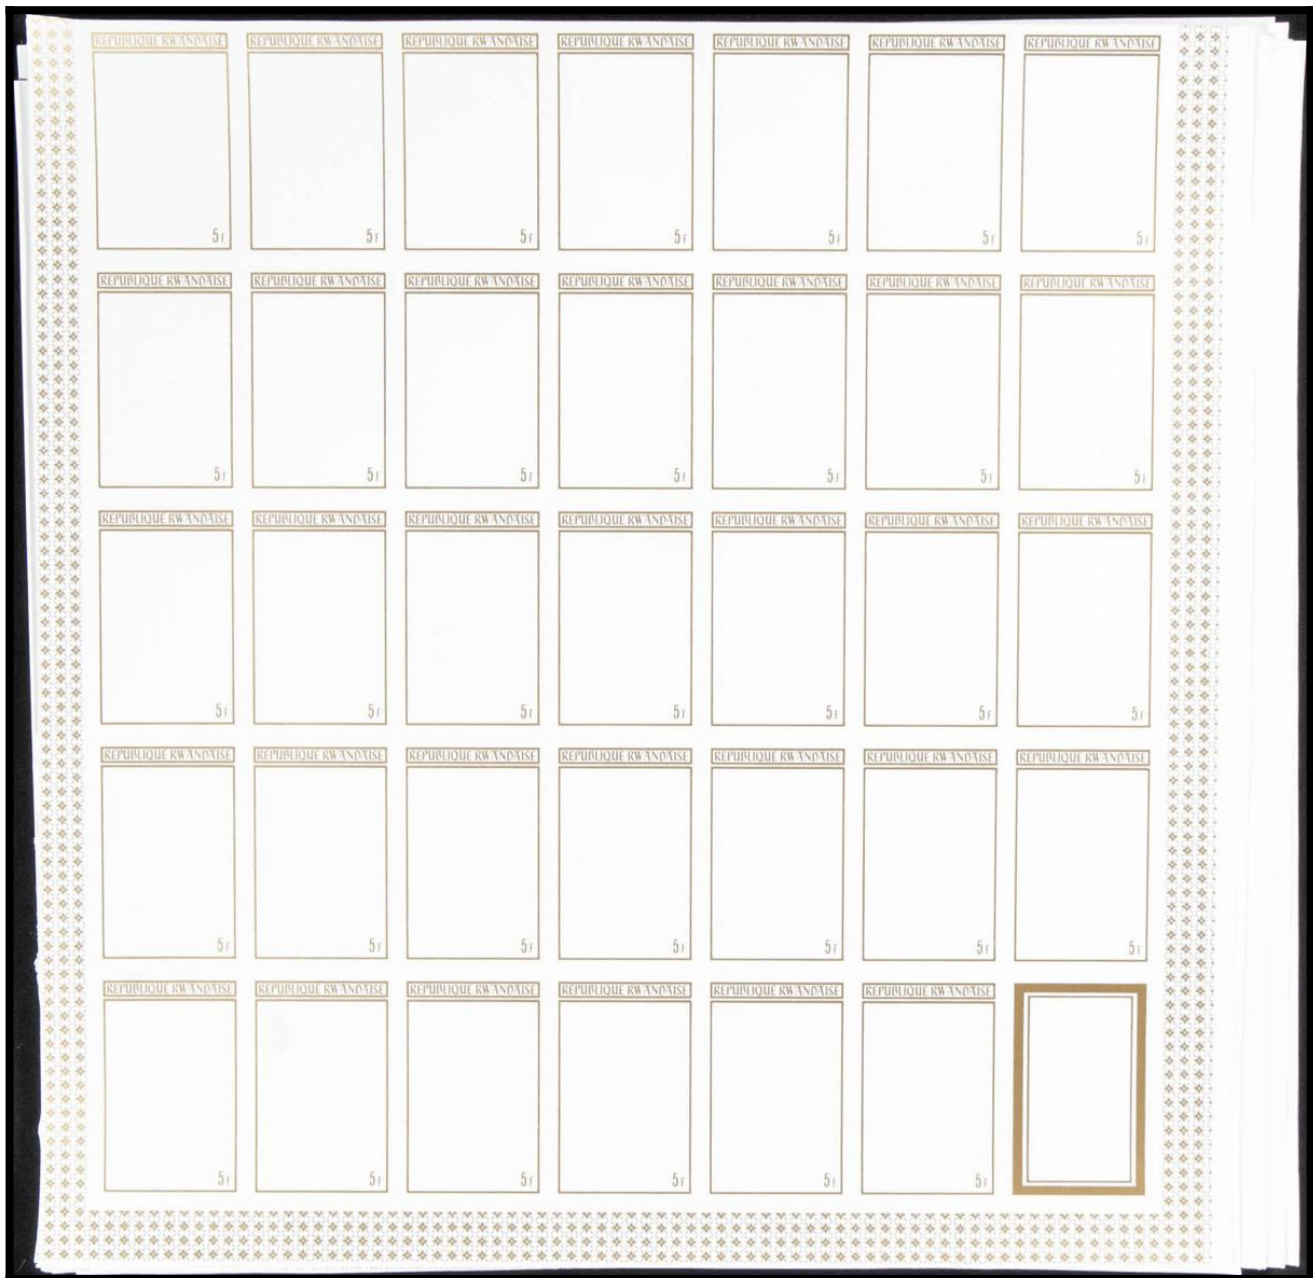

Lote: 2576

The Fournier Universe. Part 2 (From J to Z) #110

** Yvert 430/37. 1971. Durer paintings. Group of progressive plate proofs of the set.

A. DÜRER II
«AUTOportrait»
ANCIENNE
PINACOTHÈQUE
DE MUNICH