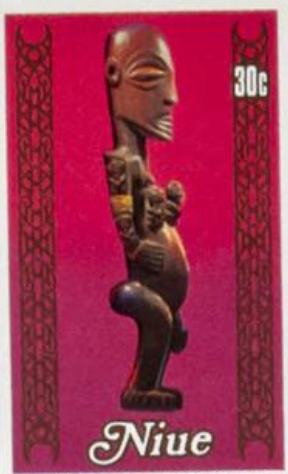

Lote: 2178

The Fournier Universe. Part 2 (From J to Z) #110

** Yvert . 1980. South pacific art. Group of complete IMPERFORATED set. (Michel: 304/19)

nie

RURUTU (AUSTRAL ISLANDS) - THE GOD A'A

COOK ISLANDS - STATUE OF TANGAROA