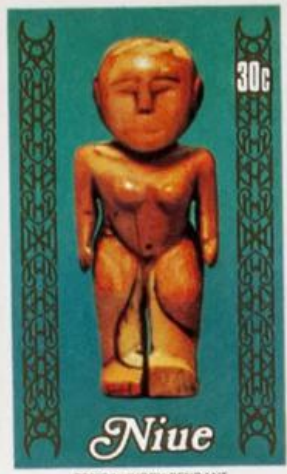

Lote: 2178

The Fournier Universe. Part 2 (From J to Z) #110

** Yvert . 1980. South pacific art. Group of complete IMPERFORATED set. (Michel: 304/19)

nie

RURUTU (AUSTRAL ISLANDS) - THE GOD A'A

COOK ISLANDS - STATUE OF TANGAROA