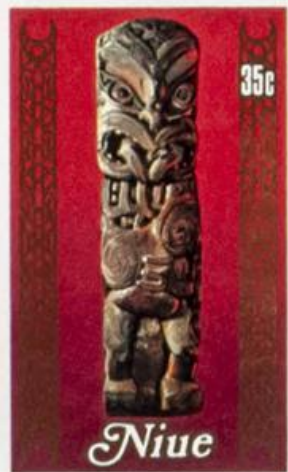

NEW ZEALAND - HOUSE POST