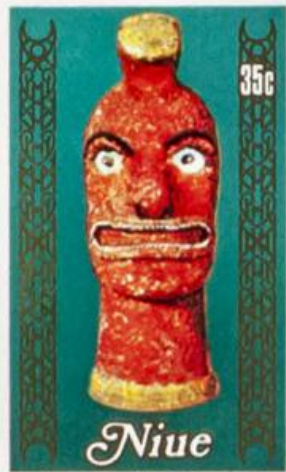

HAWAII - FEATHER IMAGE OF THE GOD KU