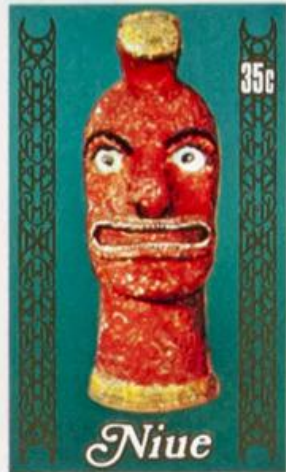

NEW ZEALAND - HOUSE POST

HAWAII - FEATHER IMAGE OF THE GOD KU

Festival of Arts

N

NEW ZEALAND - FEATHER BOX (WAKA)

NEW ZEALAND - HEI-TIKI AMULET

NEW ZEALAND - HOUSE POST

HAWAII - FEATHER IMAGE OF THE GOD KU