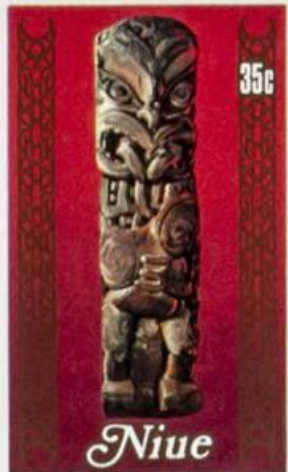

NEW ZEALAND - HOUSE POST

HAWAII - FEATHER IMAGE OF THE GOD KU

Festival of Arts

N

NEW ZEALAND - FEATHER BOX (WAKA)

NEW ZEALAND - HEI-TIKI AMULET

NEW ZEALAND - HOUSE POST

HAWAII - FEATHER IMAGE OF THE GOD KU