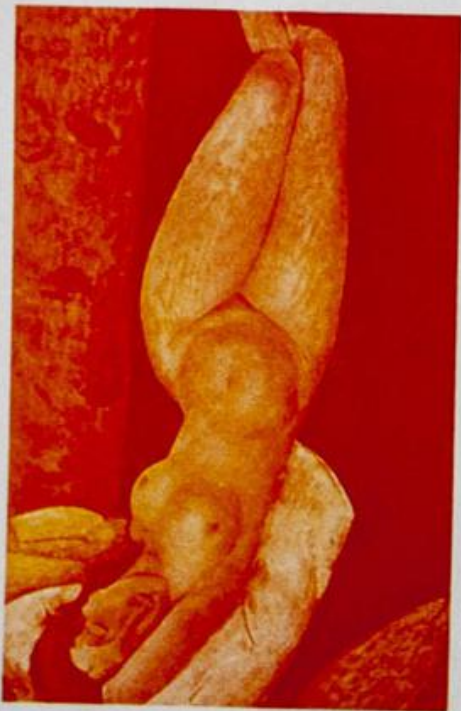

Lote: 1666

The Fournier Universe. Part 2 (From J to Z) #110

** . 1971. Modigliani paintings. Group of progressive plate proofs of the set. (Michel: 425/30)

NUDE ON A DIVAN BY MODIGLIANI

بریدجوکی
AIR MAIL

CHASTE NUDE BY MODIGLIANI