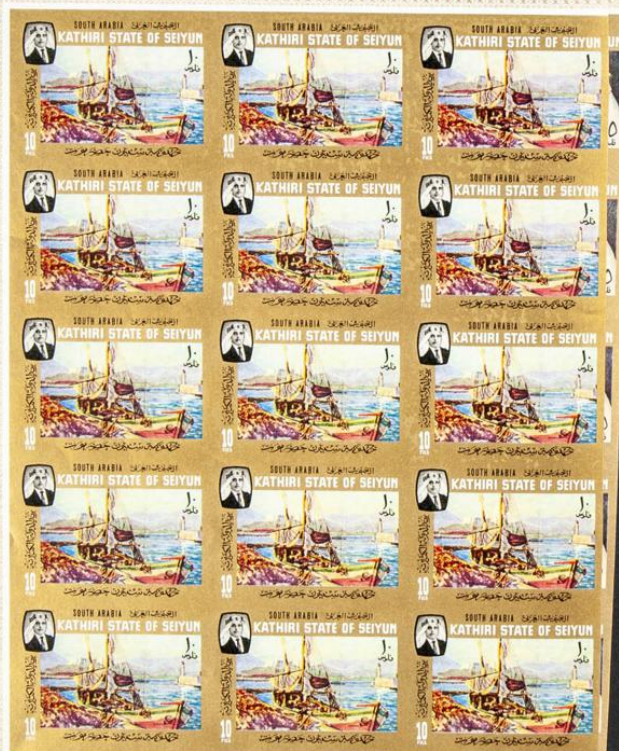

KATHIRI STATE OF SEIYUN

دولة كاثيري سيون

SOUTH ARABIA
الجمهورية العربية

PAINTINGS BY CHURCHILL