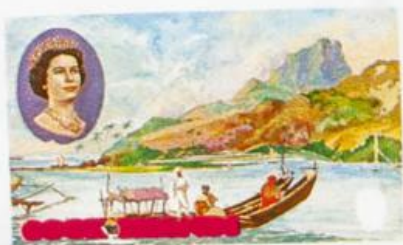

Lote: 896

The Fournier Universe. Part 1 (From A to I) #109

** Yvert 182/85 + A. 1968. Cook first voyage. Group of progressive plate proofs of the set.

COOK ISLANDS

IGF
FT

ORIGINAL PAINTINGS AND ENGRAVINGS OF CAPTAIN COOK'S VOYAGES
OF THE ALEXANDER TURNBULL LIBRARY, WELLINGTON, NEW ZEALAND

COOK ISLANDS

ORIGINAL PAINTINGS AND ENGRAVINGS OF CAPTAIN COOK'S VOYAGES
THE ALEXANDER TURNBULL LIBRARY, WELLINGTON, NEW ZEALAND

COOK ISLANDS

ORIGINAL PAINTINGS AND ENGRAVINGS OF CAPTAIN COOK'S VOYAGES
FROM THE ALEXANDER TURNBULL LIBRARY, WELLINGTON, NEW ZEALAND