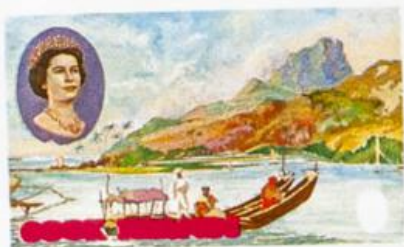

Lote: 896

The Fournier Universe. Part 1 (From A to I) #109

** Yvert 182/85 + A. 1968. Cook first voyage. Group of progressive plate proofs of the set.

COOK ISLANDS

IGF
FT

ORIGINAL PAINTINGS AND ENGRAVINGS OF CAPTAIN COOK'S VOYAGES
OF THE ALEXANDER TURNBULL LIBRARY, WELLINGTON, NEW ZEALAND

COOK ISLANDS

ORIGINAL PAINTINGS AND ENGRAVINGS OF CAPTAIN COOK'S VOYAGES
THE ALEXANDER TURNBULL LIBRARY, WELLINGTON, NEW ZEALAND

COOK ISLANDS

ORIGINAL PAINTINGS AND ENGRAVINGS OF CAPTAIN COOK'S VOYAGES
FROM THE ALEXANDER TURNBULL LIBRARY, WELLINGTON, NEW ZEALAND