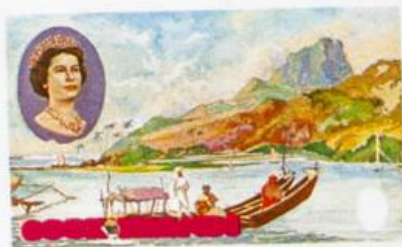

Lote: 896

The Fournier Universe. Part 1 (From A to I) #109

** Yvert 182/85 + A. 1968. Cook first voyage. Group of progressive plate proofs of the set.

COOK ISLANDS

IGF
FT

ORIGINAL PAINTINGS AND ENGRAVINGS OF CAPTAIN COOK'S VOYAGES
OF THE ALEXANDER TURNBULL LIBRARY, WELLINGTON, NEW ZEALAND

COOK ISLANDS

ORIGINAL PAINTINGS AND ENGRAVINGS OF CAPTAIN COOK'S VOYAGES
THE ALEXANDER TURNBULL LIBRARY, WELLINGTON, NEW ZEALAND

COOK ISLANDS

ORIGINAL PAINTINGS AND ENGRAVINGS OF CAPTAIN COOK'S VOYAGES
FROM THE ALEXANDER TURNBULL LIBRARY, WELLINGTON, NEW ZEALAND

COOK ISLANDS

ORIGINAL PAINTINGS AND ENGRAVINGS OF CAPTAIN COOK'S VOYAGES
FROM THE ALEXANDER TURNBULL LIBRARY, WELLINGTON, NEW ZEALAND