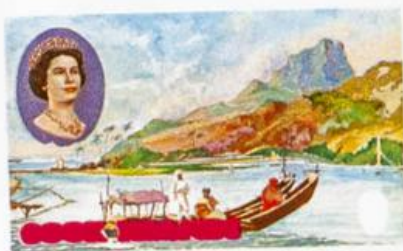

Lote: 896

The Fournier Universe. Part 1 (From A to I) #109

** Yvert 182/85 + A. 1968. Cook first voyage. Group of progressive plate proofs of the set.

COOK ISLANDS

IGF
FT

ORIGINAL PAINTINGS AND ENGRAVINGS OF CAPTAIN COOK'S VOYAGES
OF THE ALEXANDER TURNBULL LIBRARY, WELLINGTON, NEW ZEALAND

COOK ISLANDS

ORIGINAL PAINTINGS AND ENGRAVINGS OF CAPTAIN COOK'S VOYAGES
THE ALEXANDER TURNBULL LIBRARY, WELLINGTON, NEW ZEALAND

COOK ISLANDS

ORIGINAL PAINTINGS AND ENGRAVINGS OF CAPTAIN COOK'S VOYAGES
FROM THE ALEXANDER TURNBULL LIBRARY, WELLINGTON, NEW ZEALAND

COOK ISLANDS

ORIGINAL PAINTINGS AND ENGRAVINGS OF CAPTAIN COOK'S VOYAGES
FROM THE ALEXANDER TURNBULL LIBRARY, WELLINGTON, NEW ZEALAND