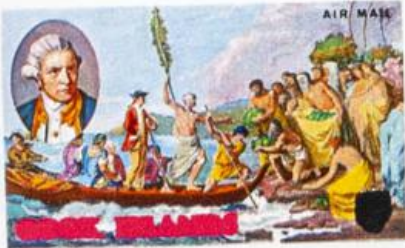

Lote: 896

The Fournier Universe. Part 1 (From A to I) #109

** Yvert 182/85 + A. 1968. Cook first voyage. Group of progressive plate proofs of the set.

COOK ISLANDS

IGF
FT

ORIGINAL PAINTINGS AND ENGRAVINGS OF CAPTAIN COOK'S VOYAGES
OF THE ALEXANDER TURNBULL LIBRARY, WELLINGTON, NEW ZEALAND

COOK ISLANDS

ORIGINAL PAINTINGS AND ENGRAVINGS OF CAPTAIN COOK'S VOYAGES
THE ALEXANDER TURNBULL LIBRARY, WELLINGTON, NEW ZEALAND

COOK ISLANDS

ORIGINAL PAINTINGS AND ENGRAVINGS OF CAPTAIN COOK'S VOYAGES
FROM THE ALEXANDER TURNBULL LIBRARY, WELLINGTON, NEW ZEALAND