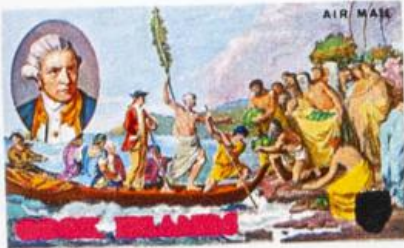

Lote: 896

The Fournier Universe. Part 1 (From A to I) #109

** Yvert 182/85 + A. 1968. Cook first voyage. Group of progressive plate proofs of the set.

COOK ISLANDS

IGF
FT

ORIGINAL PAINTINGS AND ENGRAVINGS OF CAPTAIN COOK'S VOYAGES
OF THE ALEXANDER TURNBULL LIBRARY, WELLINGTON, NEW ZEALAND

COOK ISLANDS

ORIGINAL PAINTINGS AND ENGRAVINGS OF CAPTAIN COOK'S VOYAGES
THE ALEXANDER TURNBULL LIBRARY, WELLINGTON, NEW ZEALAND

COOK ISLANDS

ORIGINAL PAINTINGS AND ENGRAVINGS OF CAPTAIN COOK'S VOYAGES
FROM THE ALEXANDER TURNBULL LIBRARY, WELLINGTON, NEW ZEALAND