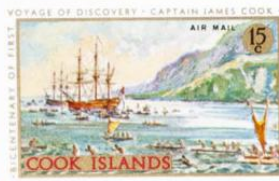

COOK ISLANDS

DESIGNS BASED ON ORIGINAL PAINTINGS AND ENGRAVINGS OF CAPTAIN COOK'S VOYAGES
IN THE COLLECTION OF THE ALEXANDER TURNBULL LIBRARY, WELLINGTON, NEW ZEALAND