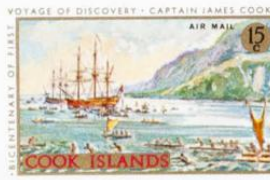

COOK ISLANDS

DESIGNS BASED ON ORIGINAL PAINTINGS AND ENGRAVINGS OF CAPTAIN COOK'S VOYAGES
IN THE COLLECTION OF THE ALEXANDER TURNBULL LIBRARY, WELLINGTON, NEW ZEALAND