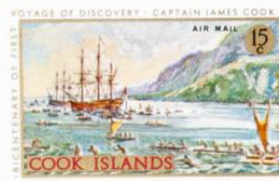

COOK ISLANDS

DESIGNS BASED ON ORIGINAL PAINTINGS AND ENGRAVINGS OF CAPTAIN COOK'S VOYAGES
IN THE COLLECTION OF THE ALEXANDER TURNBULL LIBRARY, WELLINGTON, NEW ZEALAND