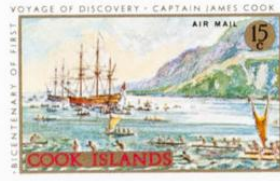

COOK ISLANDS

DESIGNS BASED ON ORIGINAL PAINTINGS AND ENGRAVINGS OF CAPTAIN COOK'S VOYAGES
IN THE COLLECTION OF THE ALEXANDER TURNBULL LIBRARY, WELLINGTON, NEW ZEALAND