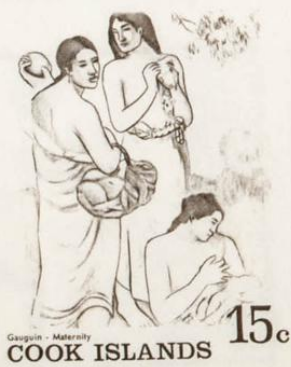

Lote: 885

The Fournier Universe. Part 1 (From A to I) #109

** Yvert 160/65. 1967. Gauguin paintings. Group of progressive plate proofs of the set.

PAUL GAUGUIN (1848-1903). ARTIST OF POLYNESIA

SHEET 90c

COOK ISLANDS 5c