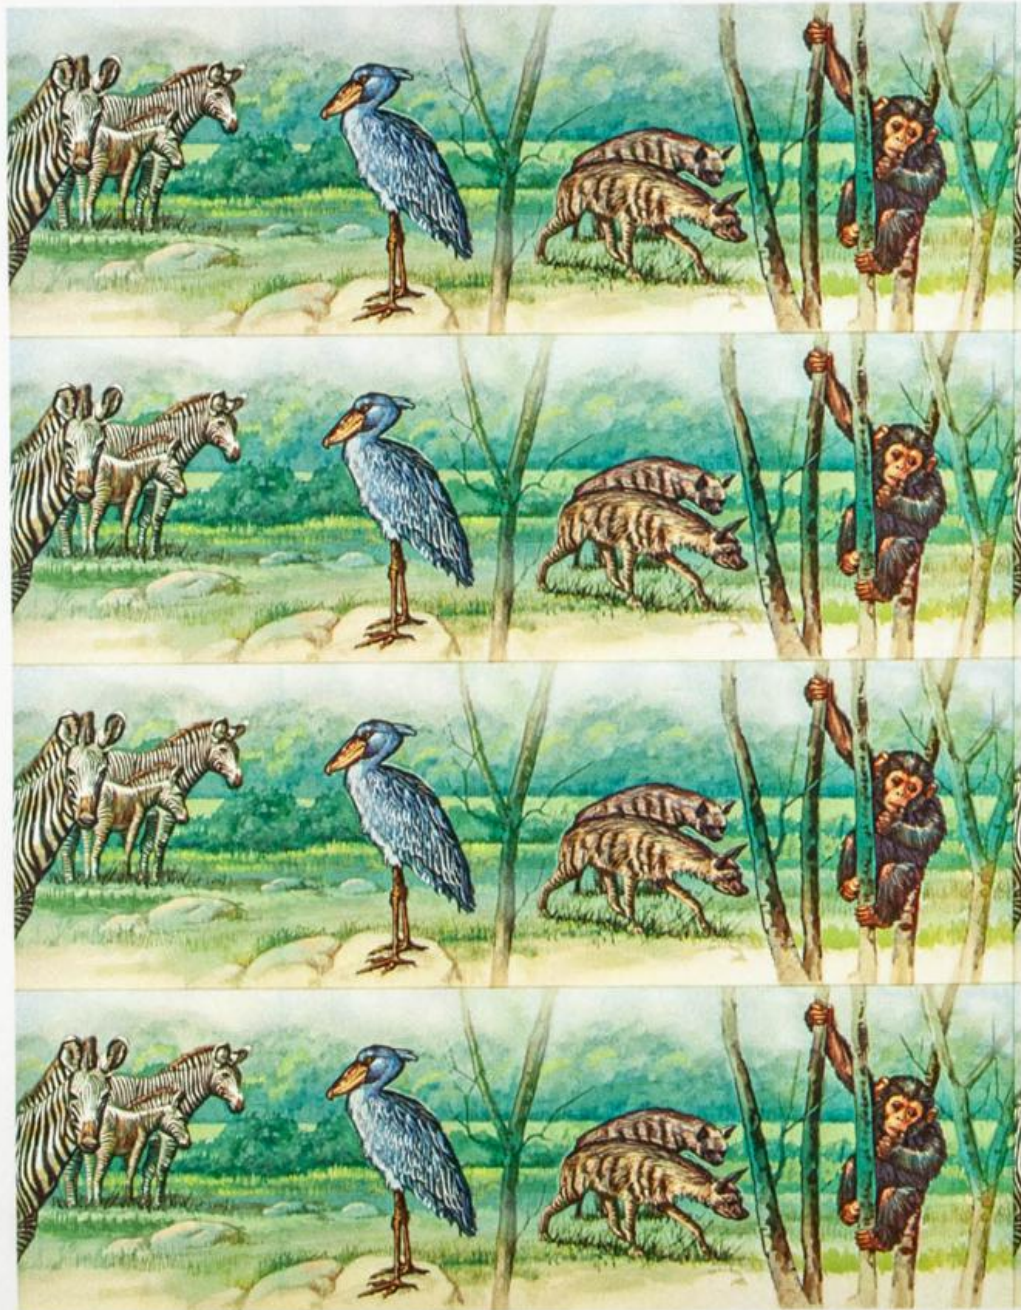

Lote: 691

The Fournier Universe. Part 1 (From A to I) #109

** Yvert A445/68. 1977. Wildlife. Progressive plate proofs of the set.

REPUBLIQUE DU BURUNDI

27F

REPUBLIQUE DU BURUNDI

27F

AEPYCEROS MELAMPUS