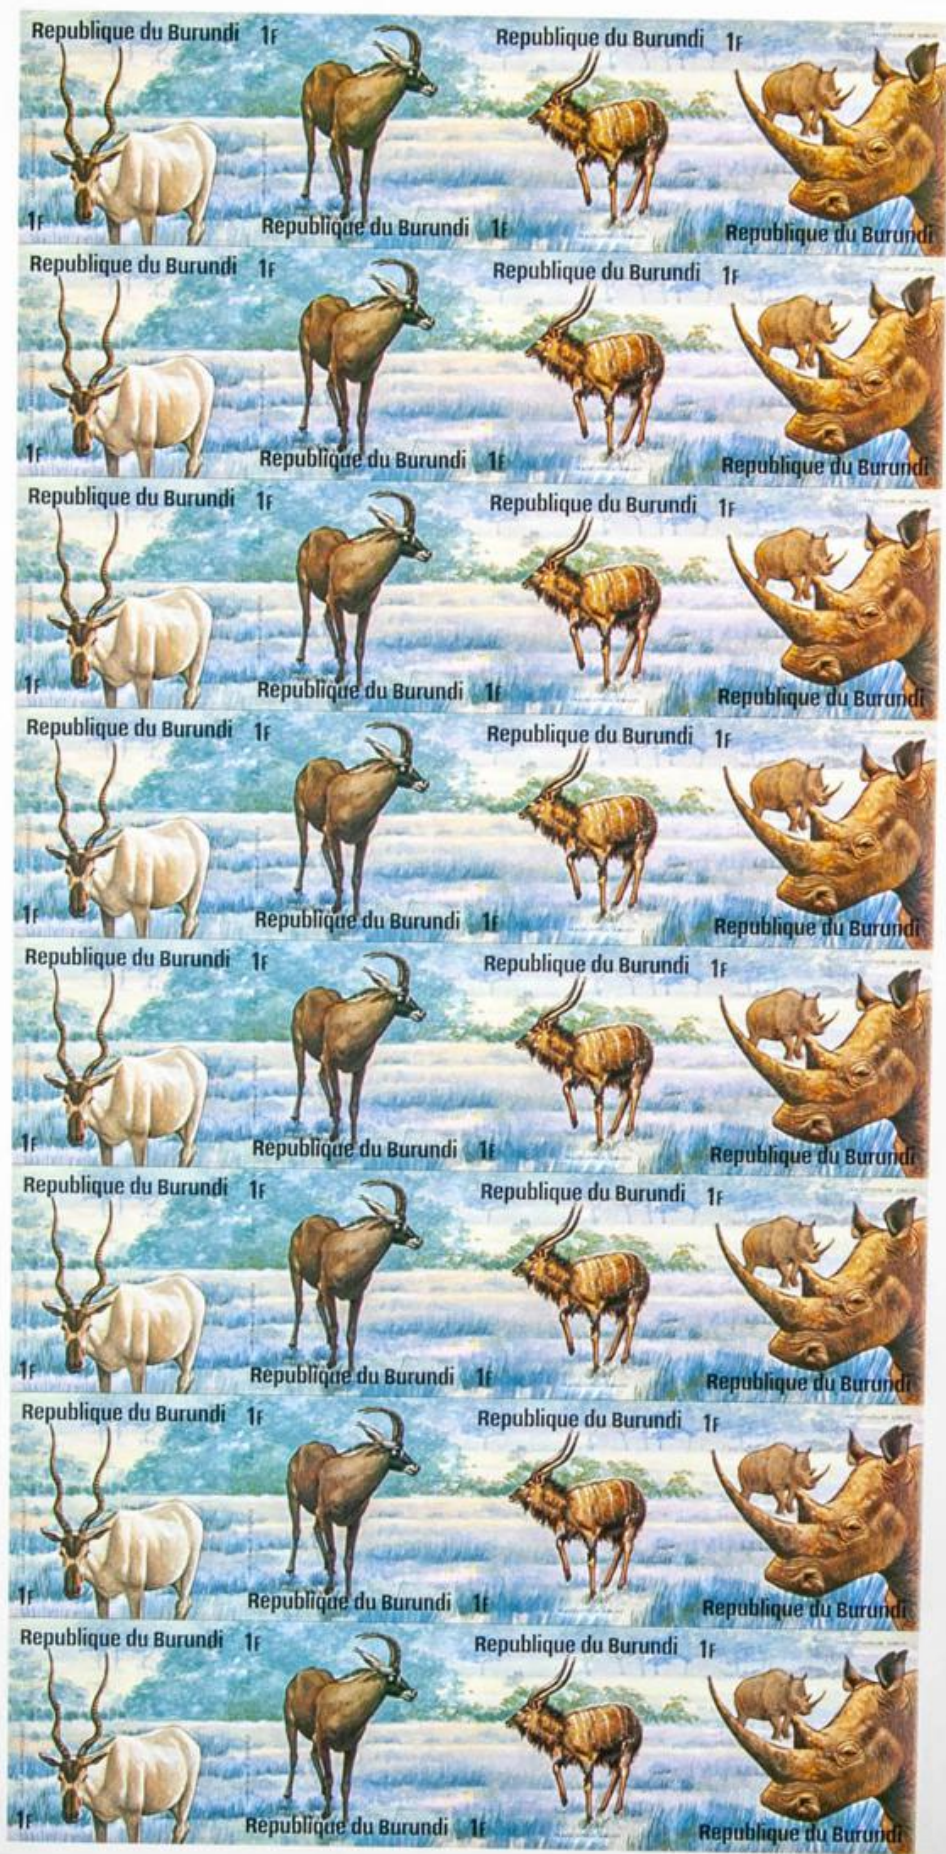

Lote: 639

The Fournier Universe. Part 1 (From A to I) #109

** Yvert . 1975. Wildlife. Group of complete IMPERFORATED set. (Michel: 1173/96)

Republique du Burundi 5f

Republique du Burundi 5f

Re

Republique du Burundi 1f