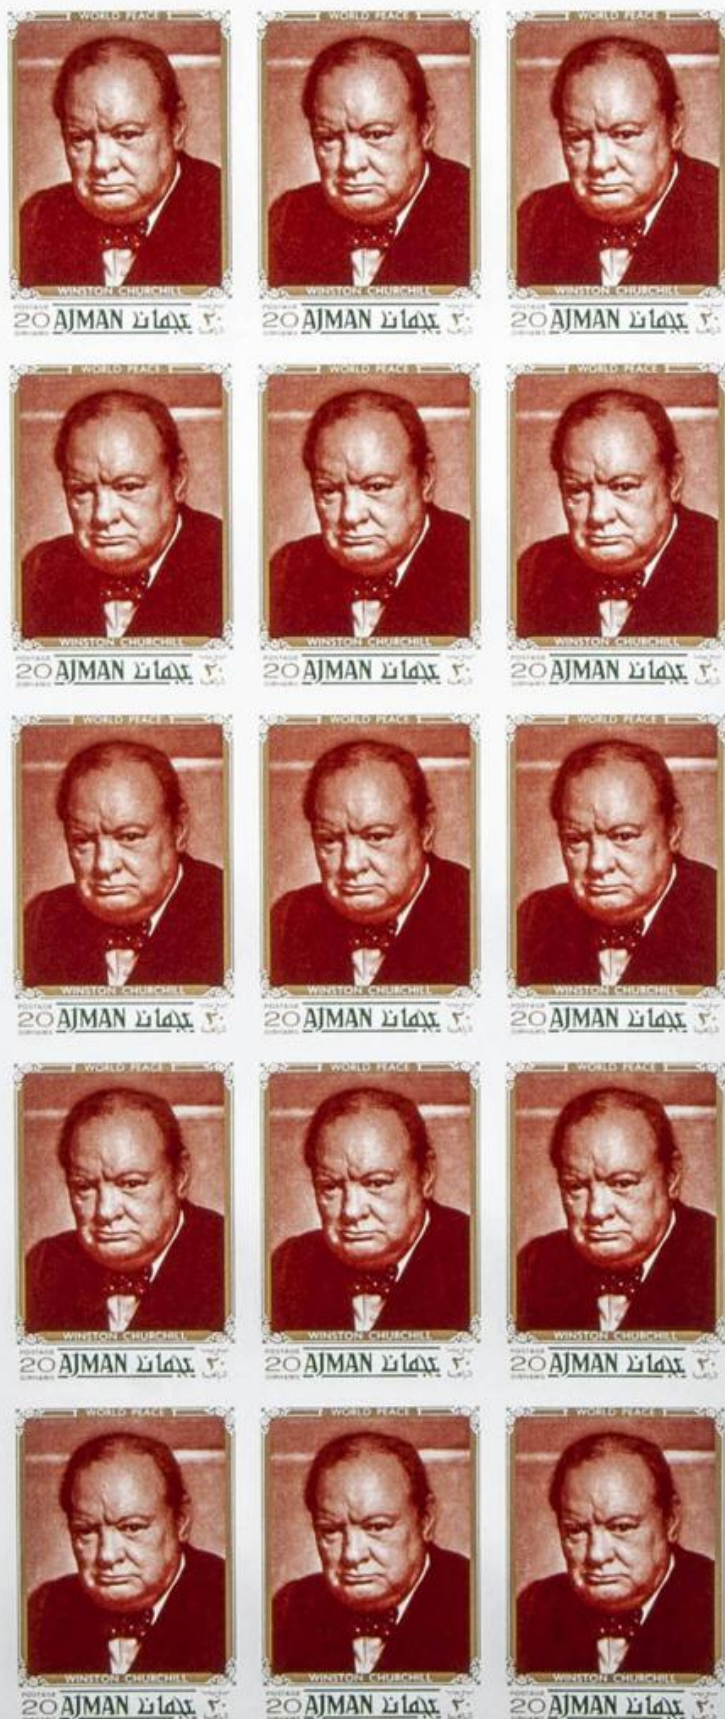

Lote: 290

The Fournier Universe. Part 1 (From A to I) #109

** Yvert . 1972. World Peace. Group of complete IMPERFORATED set. (Michel: 1246/53A)

803 1

803 1

٤٥٣ ١

107