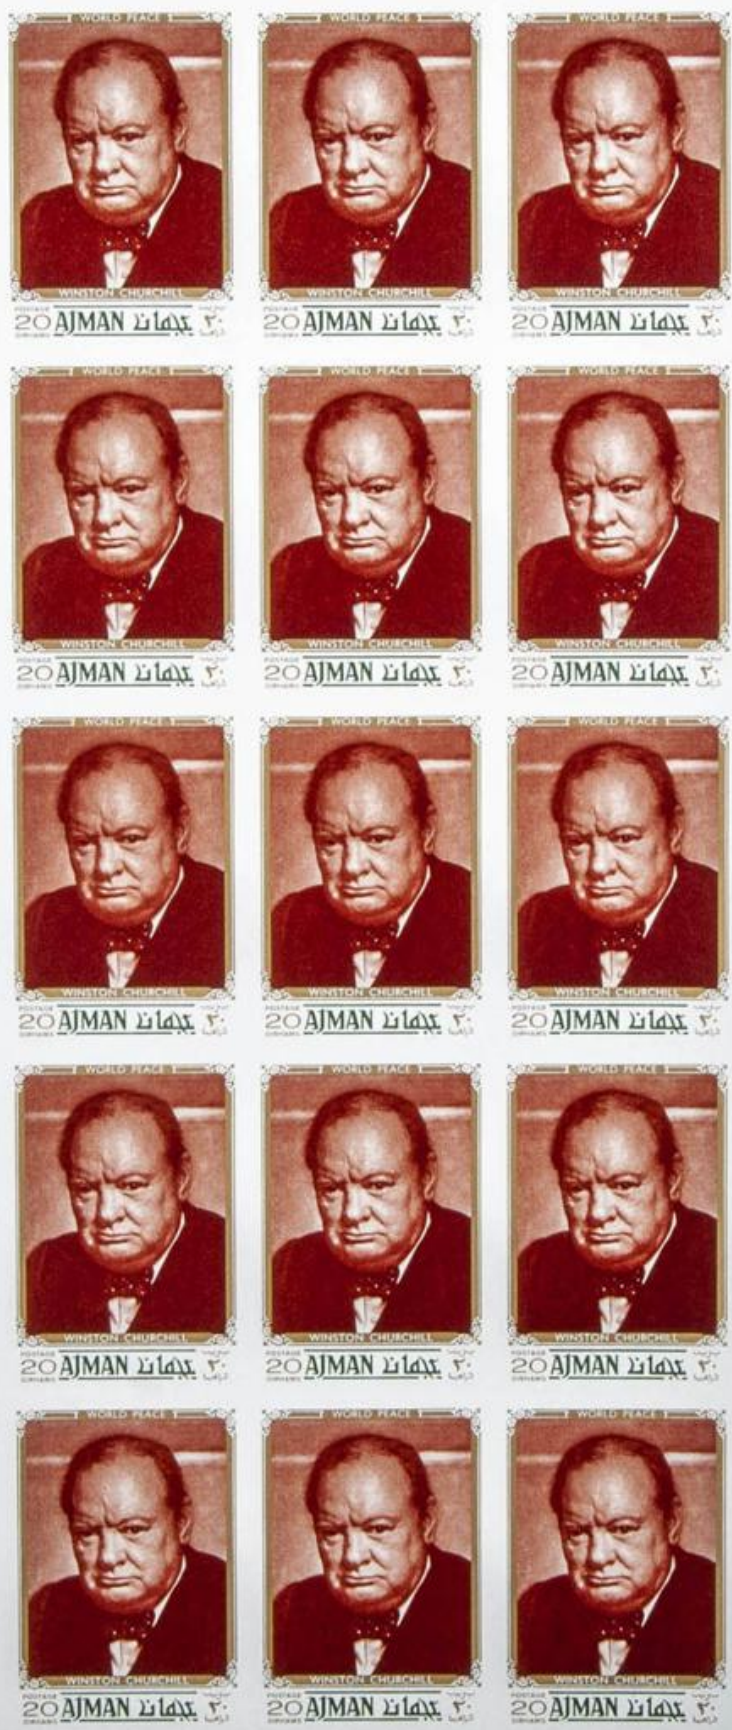

Lote: 290

The Fournier Universe. Part 1 (From A to I) #109

** Yvert . 1972. World Peace. Group of complete IMPERFORATED set. (Michel: 1246/53A)

803 1

803 1

٤٥٣ ١

L07