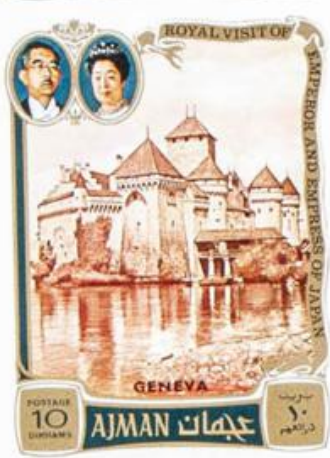

Lote: 215

The Fournier Universe. Part 1 (From A to I) #109

** . 1971. Hirohito Europe visit. Group of complete IMPERFORATED set. (Michel: 1040/45)

عجمان

AJMAN

عجمان

AJMAN

عجمان

عجمان

AJMAN

عجمان

AJMAN

عجمان

AJMAN