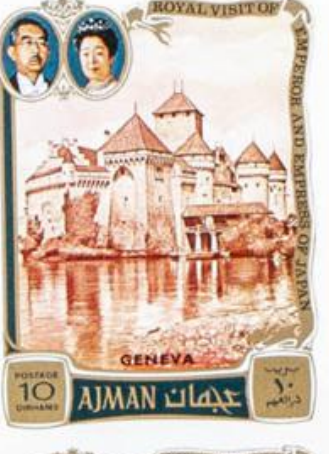

عجمان

AJMAN