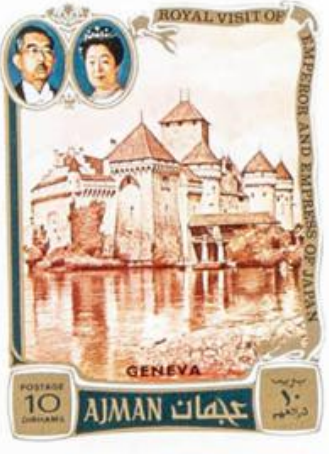

# Lote: 215

## **The Fournier Universe. Part 1 (From A to I) #109**

\*\* . 1971. Hirohito Europe visit. Group of complete IMPERFORATED set. (Michel: 1040/45)

عجمان

AJMAN

# عجمان

عجمان

AJMAN

عجمان

عجمان

AJMAN