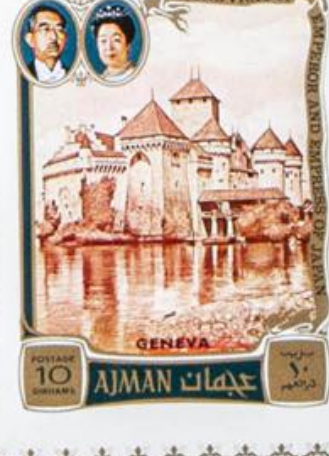

Lote: 215

The Fournier Universe. Part 1 (From A to I) #109

** . 1971. Hirohito Europe visit. Group of complete IMPERFORATED set. (Michel: 1040/45)

عجمان

AJMAN

عجمان

AJMAN

عجمان

عجمان

AJMAN

عجمان

AJMAN

عجمان

AJMAN