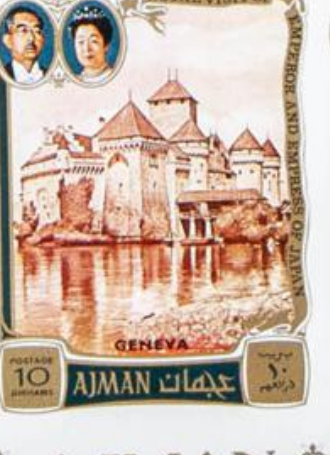

# Lote: 215

## **The Fournier Universe. Part 1 (From A to I) #109**

\*\* . 1971. Hirohito Europe visit. Group of complete IMPERFORATED set. (Michel: 1040/45)

عجمان

AJMAN

# عجمان

عجمان

AJMAN

عجمان

عجمان

AJMAN