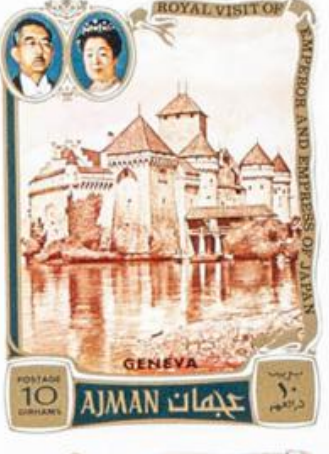

# Lote: 215

## **The Fournier Universe. Part 1 (From A to I) #109**

\*\* . 1971. Hirohito Europe visit. Group of complete IMPERFORATED set. (Michel: 1040/45)

عجمان

AJMAN

# عجمان

عجمان

AJMAN

عجمان

عجمان

AJMAN