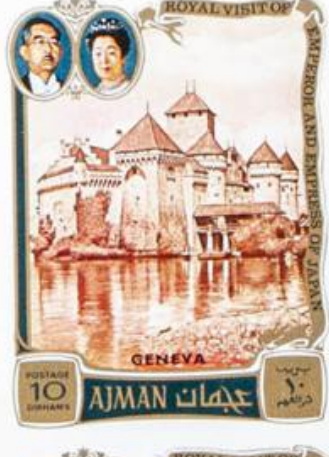

Lote: 215

The Fournier Universe. Part 1 (From A to I) #109

** . 1971. Hirohito Europe visit. Group of complete IMPERFORATED set. (Michel: 1040/45)

عجمان

AJMAN

عجمان

AJMAN

عجمان

عجمان

AJMAN

عجمان

AJMAN

عجمان

AJMAN