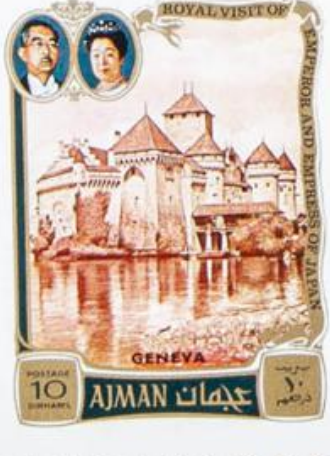

Lote: 215

The Fournier Universe. Part 1 (From A to I) #109

** . 1971. Hirohito Europe visit. Group of complete IMPERFORATED set. (Michel: 1040/45)

عجمان

AJMAN

عجمان

AJMAN

عجمان

عجمان

AJMAN

عجمان

AJMAN

عجمان

AJMAN