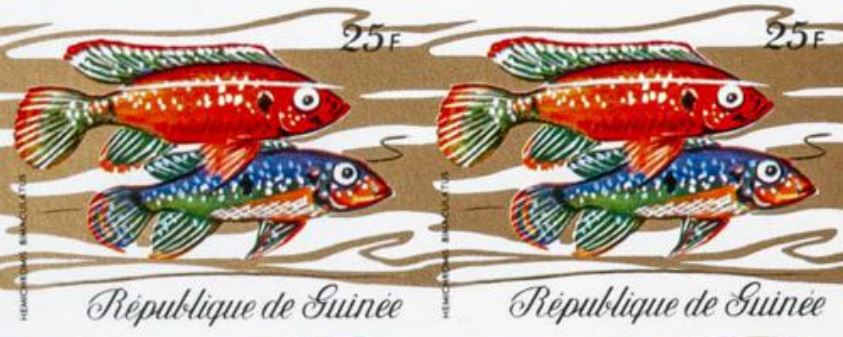

Lote: 1388

The Fournier Universe. Part 1 (From A to I) #109

** Yvert 428/39. 1971. Fish. Group of complete IMPERFORATED set.

REPUBLIQUE DE GUINEE

REPUBLIQUE DE GUINEE

100 F

Republique de Guinée

100 F