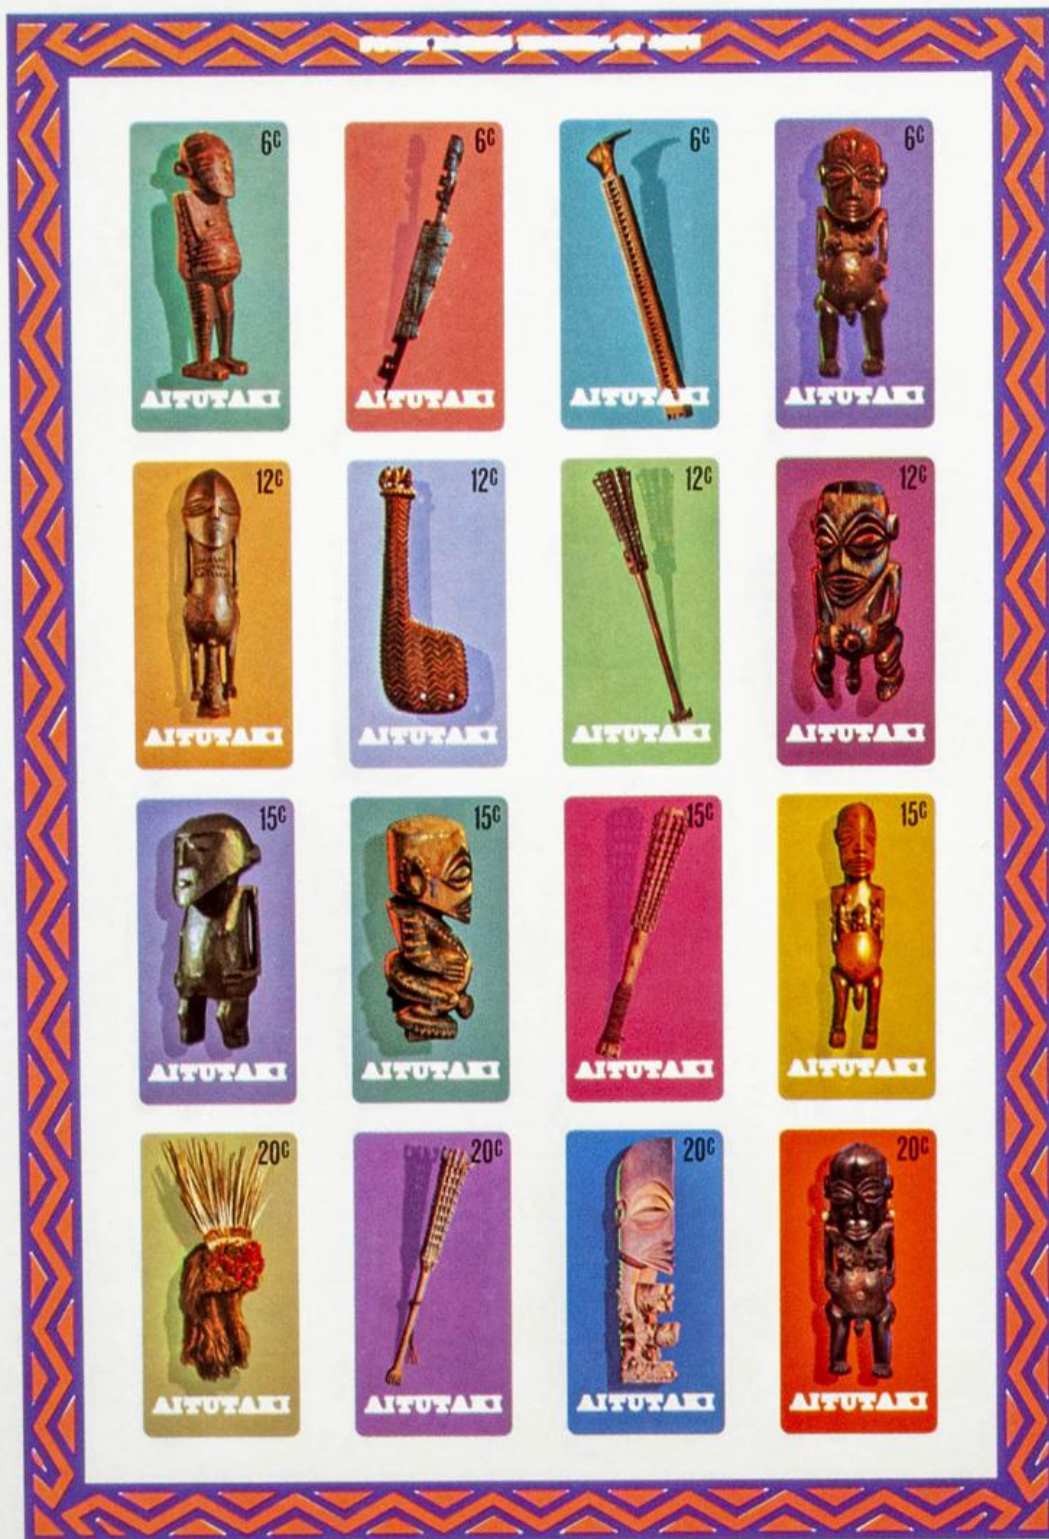

Lote: 134

The Fournier Universe. Part 1 (From A to I) #109

** Yvert 254/69. 1986. Local art. Group of progressive plate proofs of the set.

TRINKET STORES, MUSEUMS OF AITUTAKI