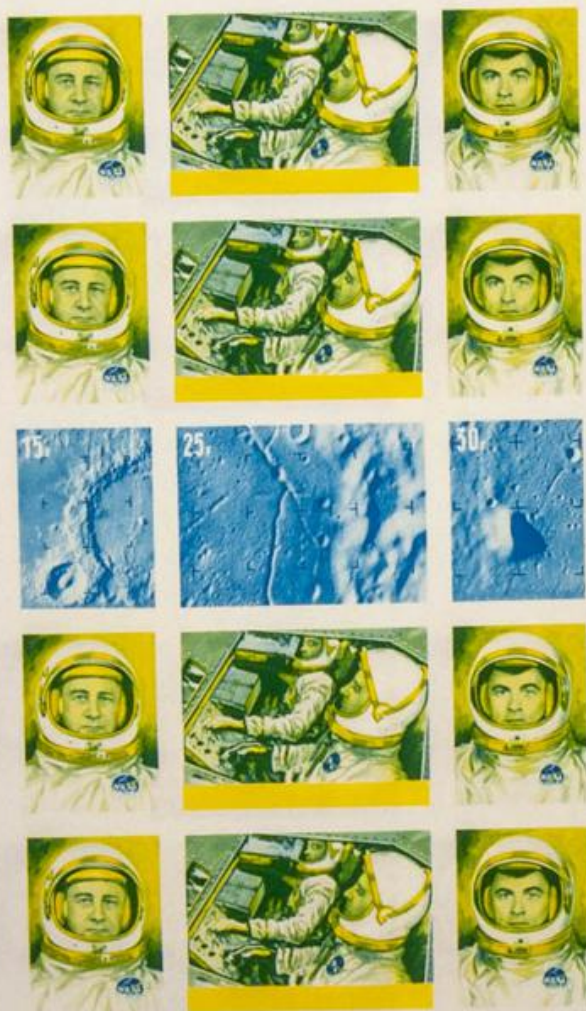

Lote: 1332

The Fournier Universe. Part 1 (From A to I) #109

** Yvert B8/9. 1965. Gemini 5. Souvenir sheet. Group of progressive plate proof of the sheet.

RÉPUBLIQUE DE GUINÉE

RÉPUBLIQUE DE GUINÉE