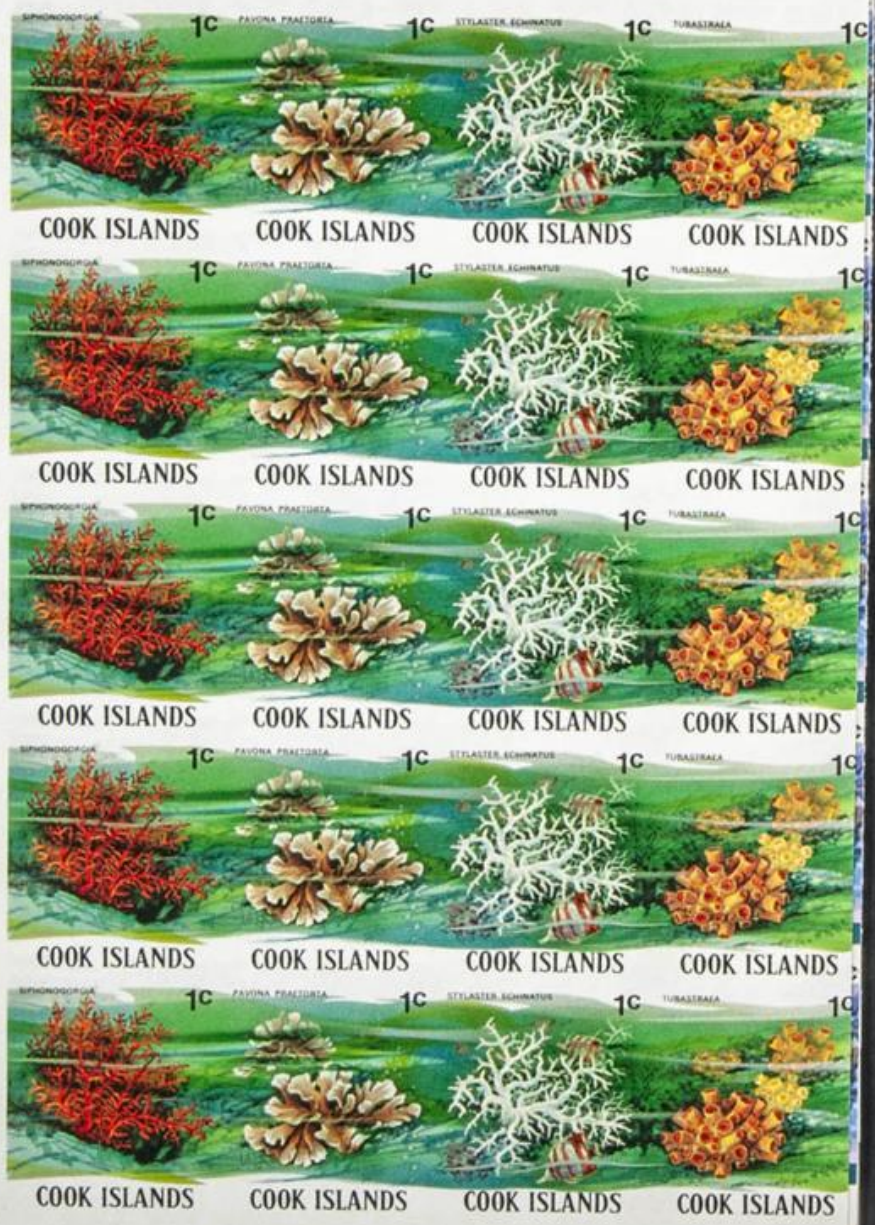

COOK I

COOK I